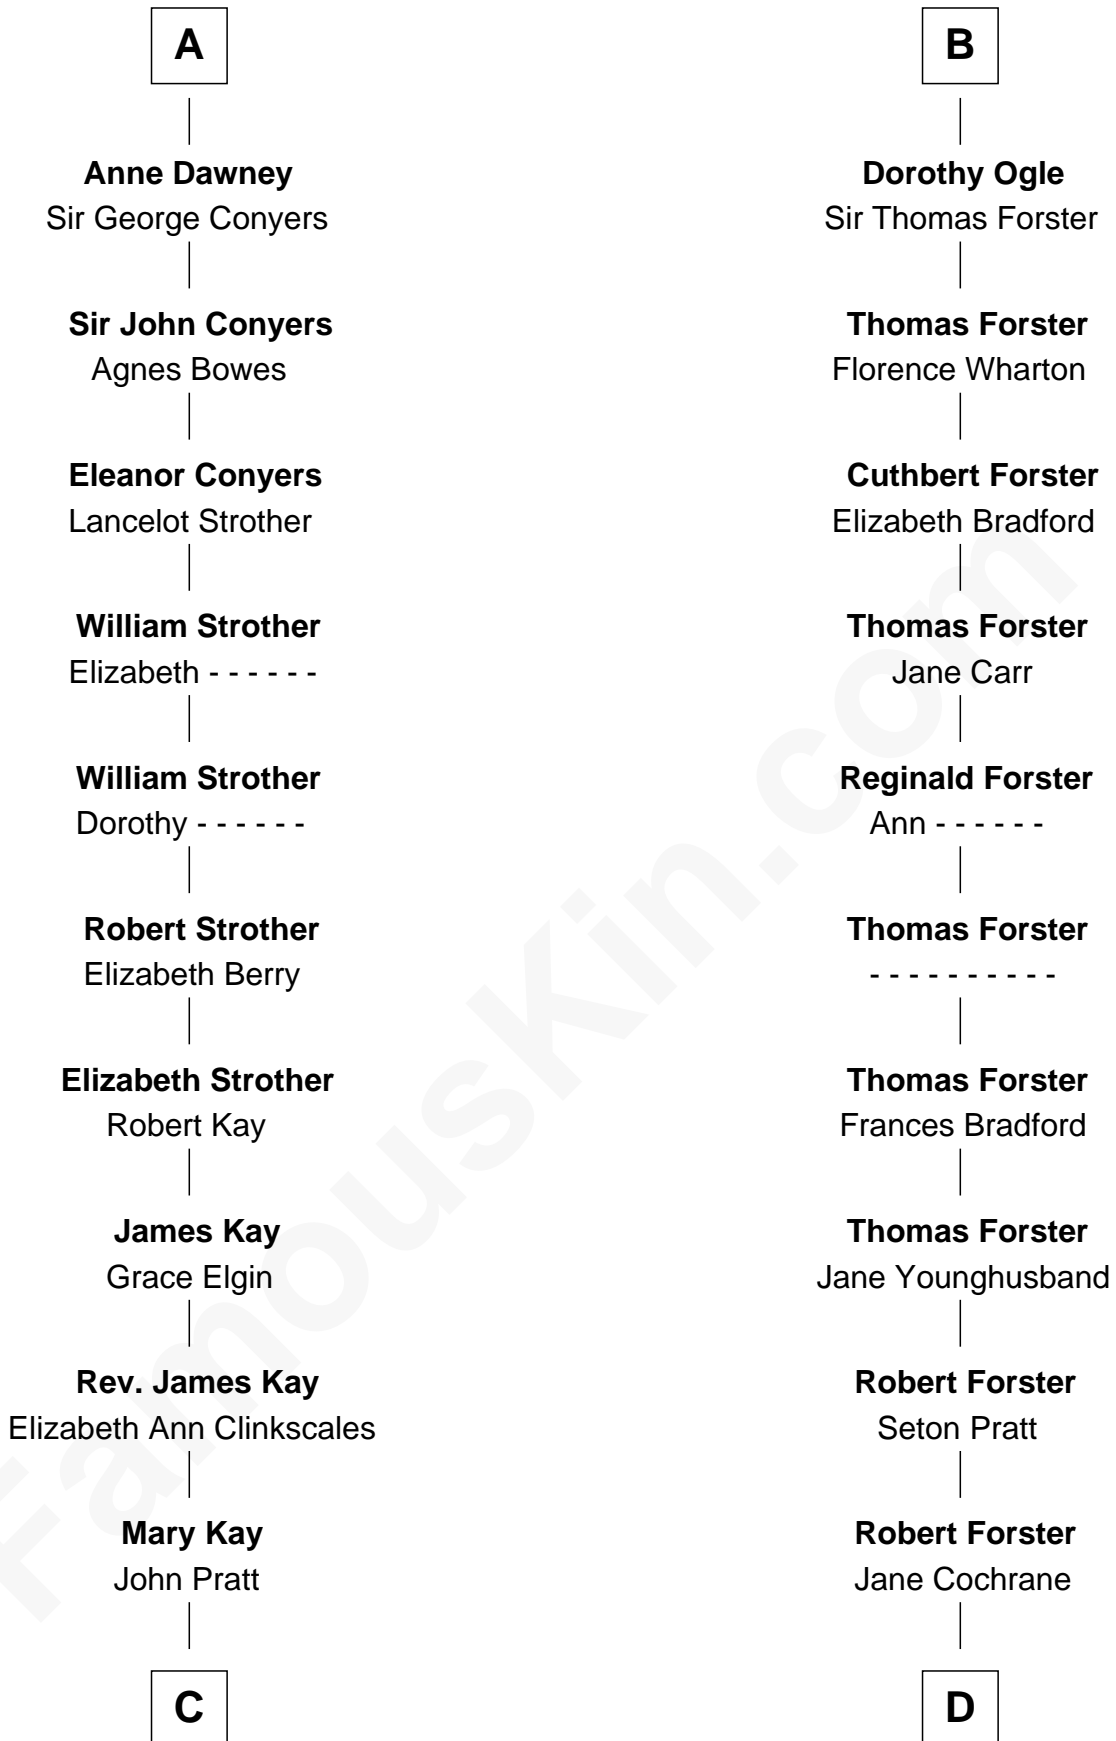

FamousKin.com Relationship Chart of

Jimmy Carter

39th U.S. President

19th cousin 1 time removed of

Peter Forster

TV and Movie Actor

Elizabeth de Badlesmere

with husband
Sir William de Bohun

with husband
Sir Edmund Mortimer

C

James E. Pratt
Sophronia C. Cowan

Nina Pratt
William Archibald Carter

Earl Carter
Lillian Gordy

Jimmy Carter
39th U.S. President

D

Lt-Col. Frederic Blanco Forster
Marian Jennette Sophia De Carteret