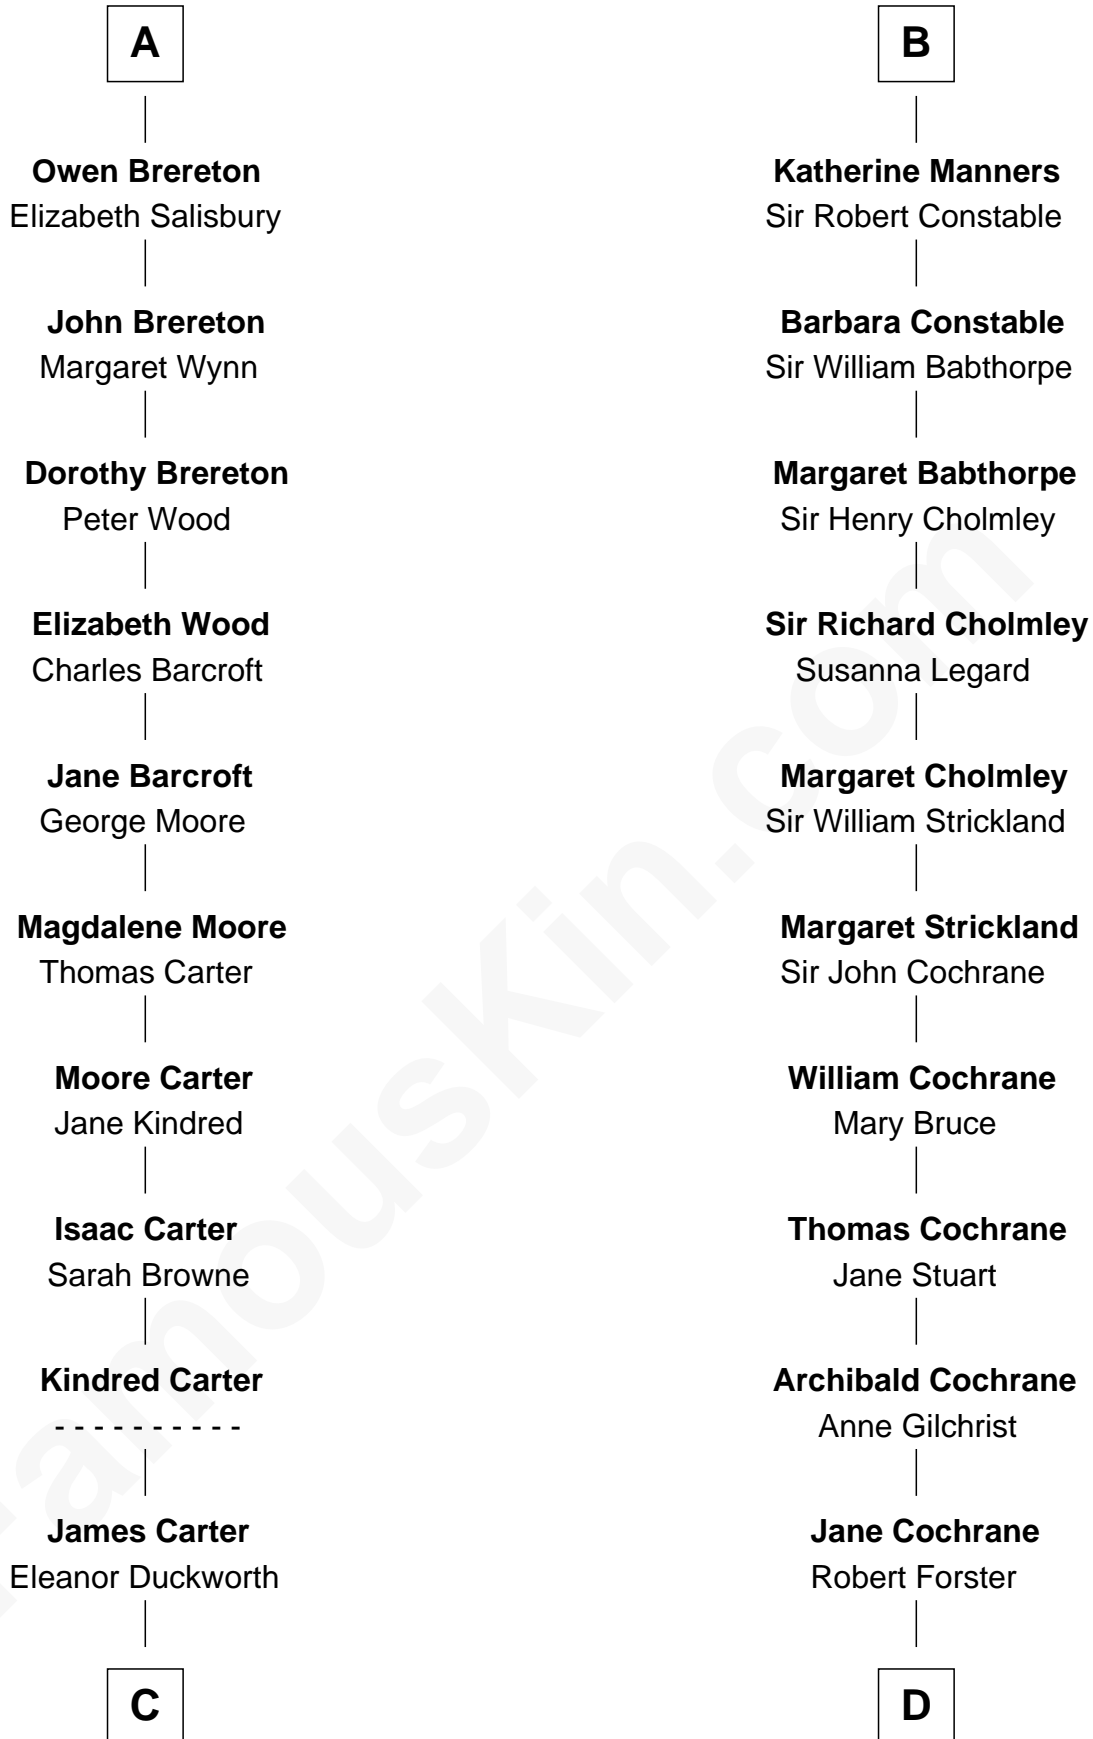

FamousKin.com Relationship Chart of

Jimmy Carter

39th U.S. President

19th cousin 2 times removed of

Peter Forster

TV and Movie Actor

Sir Robert de Holland

Maude la Zouche

Maude de Holland
Sir Thomas de Swinnerton

Sir Robert de Swinnerton
Elizabeth de Beke

Maud de Swinnerton
Sir William Ipstones

Alice Ipstones
Sir Randall Brereton

Sir William Brereton
Catherine Wylde

Edward Brereton
Elizabeth Roydon

John Brereton
Margaret Fychan

A

Thomas Holand
Joan Plantagenet

Sir Thomas de Holand
Alice Fitzalan

Eleanor Holand
Roger Mortimer

Anne de Mortimer
Richard of York

Sir Richard Plantagenet
Cecily Neville

Anne of York
Sir Thomas St. Leger

Anne St. Leger
Sir George Manners

B

C

Wiley Carter
Ann Ansley

Littleberry Walker Carter
Mary Ann Diligent Seals

William Archibald Carter
Nina Pratt

Earl Carter
Lillian Gordy

Jimmy Carter
39th U.S. President