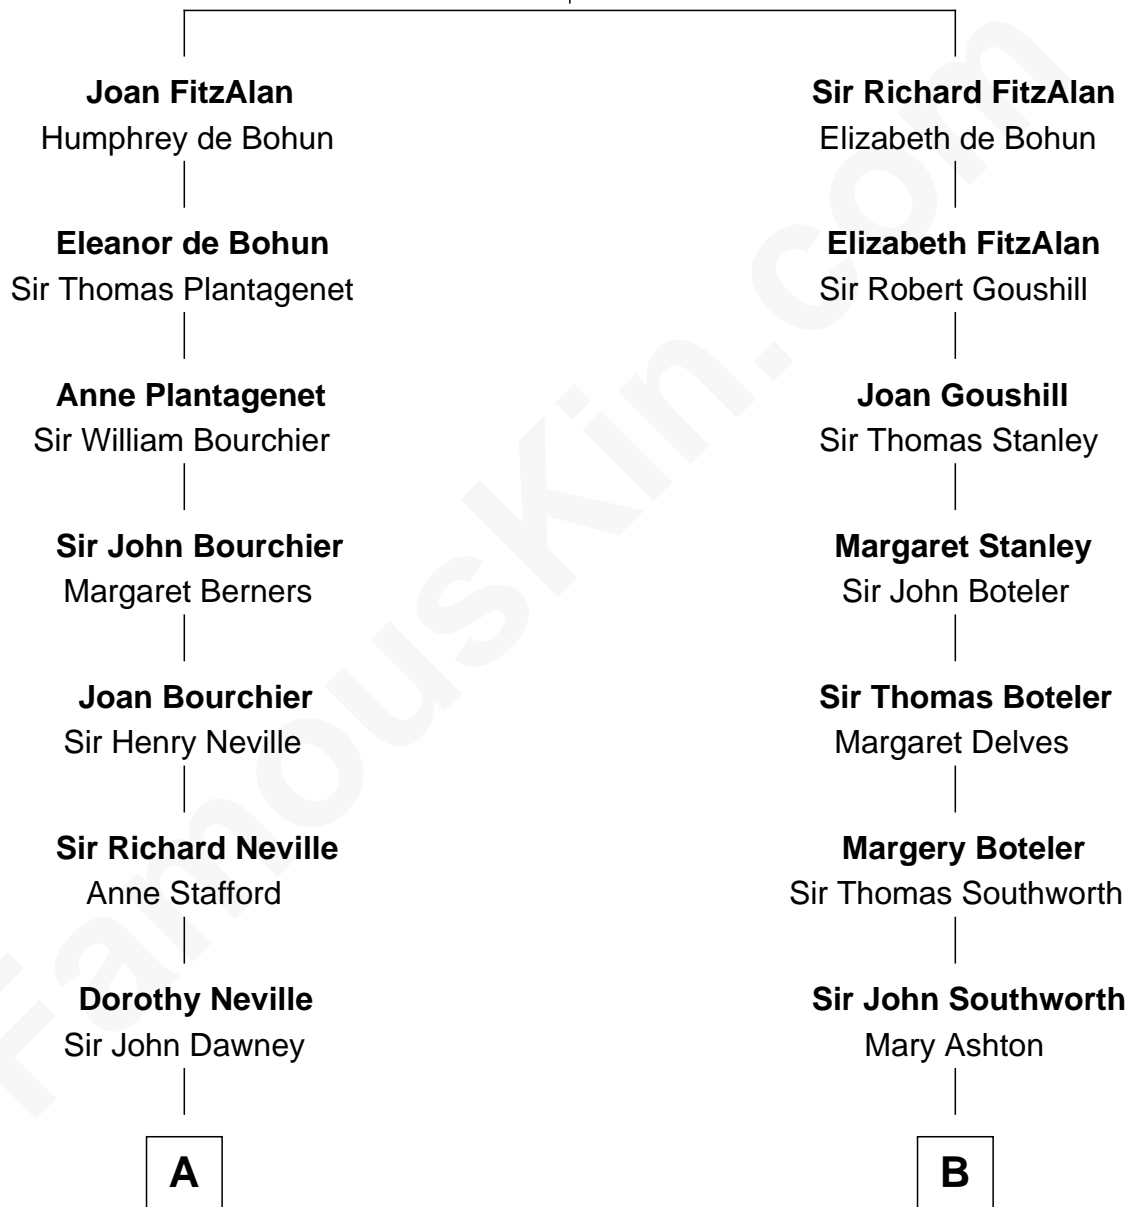

FamousKin.com Relationship Chart of

Jimmy Carter
39th U.S. President

20th cousin of

Margot Kidder
TV and Movie Actress

Richard FitzAlan
Eleanor Plantagenet

C

James E. Pratt
Sophronia C. Cowan

Nina Pratt
William Archibald Carter

Earl Carter
Lillian Gordy

Jimmy Carter
39th U.S. President

D

Margaret Q. Greeley
Dr. David Powell

Margaret Powell
Sidney Jesse Kidder

Kendall Kidder
Jocelyn Mary Wilson

Margot Kidder
TV and Movie Actress