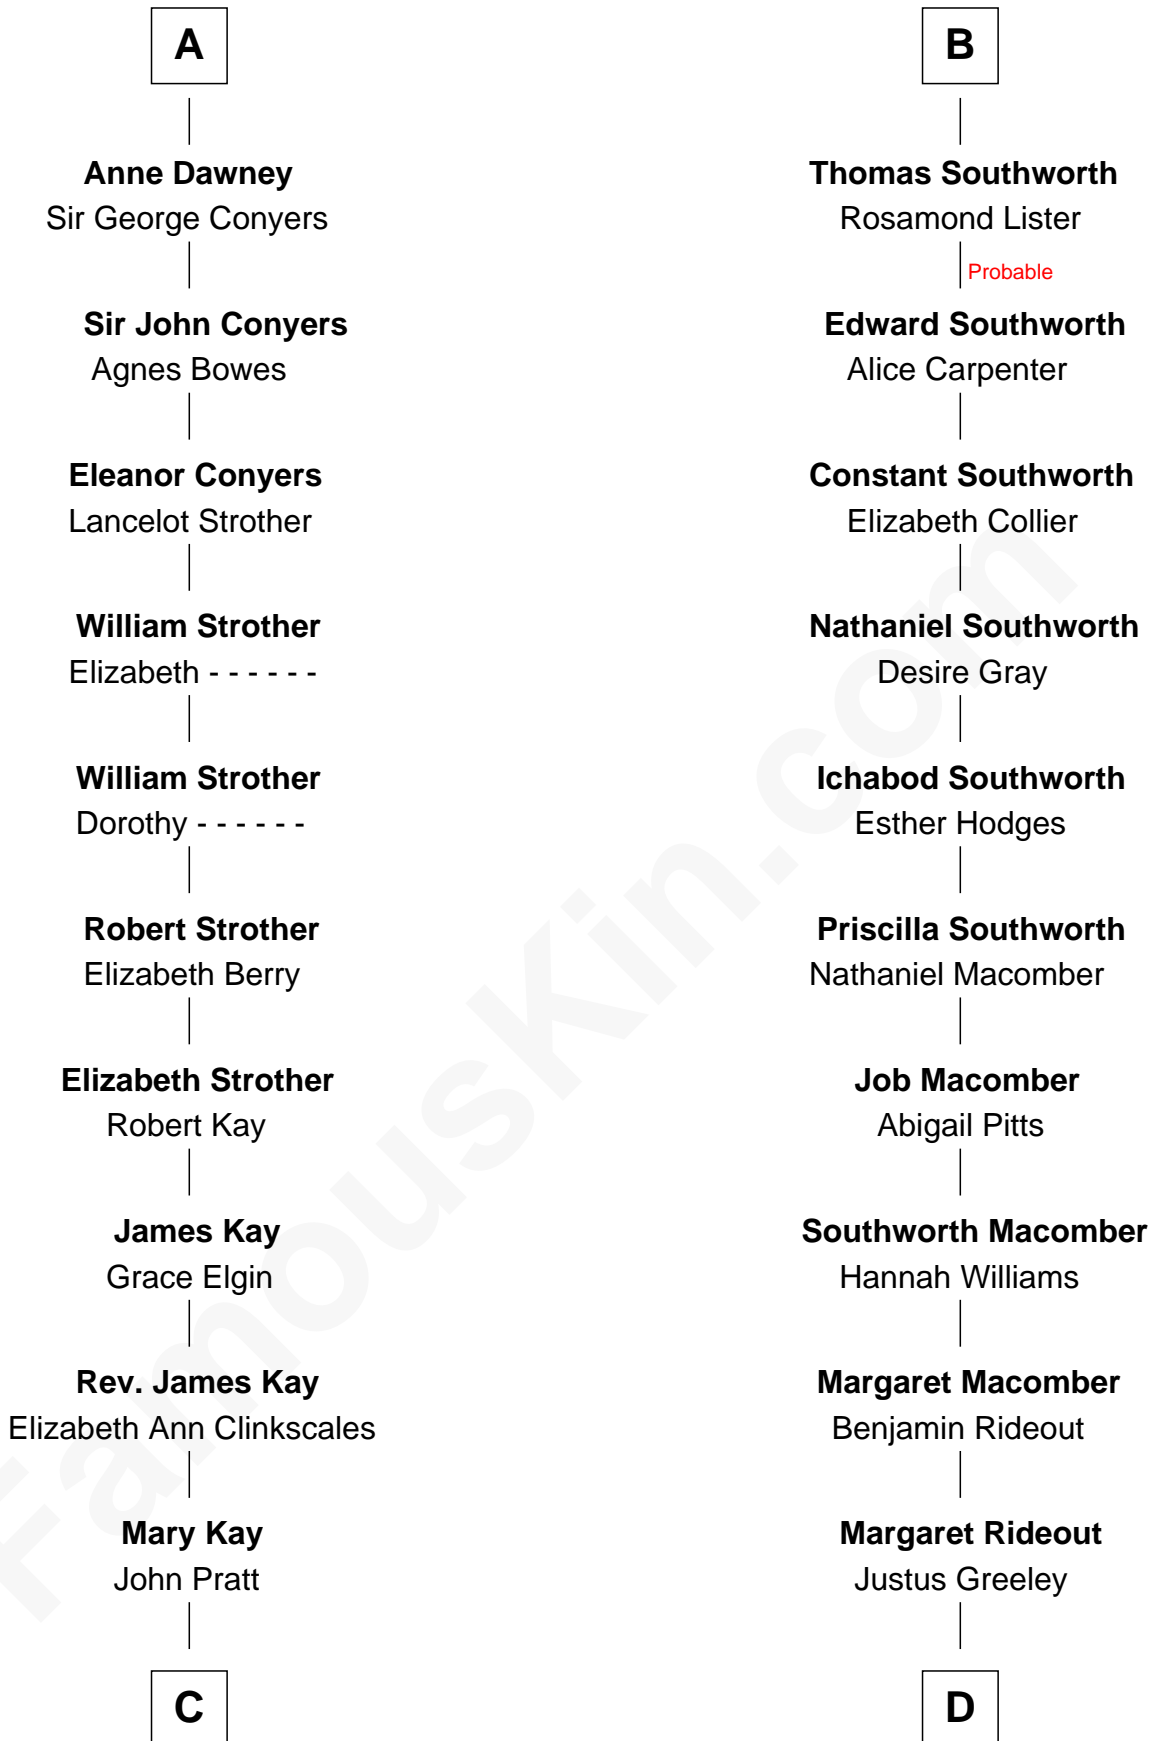

FamousKin.com Relationship Chart of

Jimmy Carter
39th U.S. President

20th cousin of

Margot Kidder
TV and Movie Actress

Richard FitzAlan
Eleanor Plantagenet

C

James E. Pratt
Sophronia C. Cowan

Nina Pratt
William Archibald Carter

Earl Carter
Lillian Gordy

Jimmy Carter
39th U.S. President

D

Margaret Q. Greeley
Dr. David Powell

Margaret Powell
Sidney Jesse Kidder

Kendall Kidder
Jocelyn Mary Wilson

Margot Kidder
TV and Movie Actress