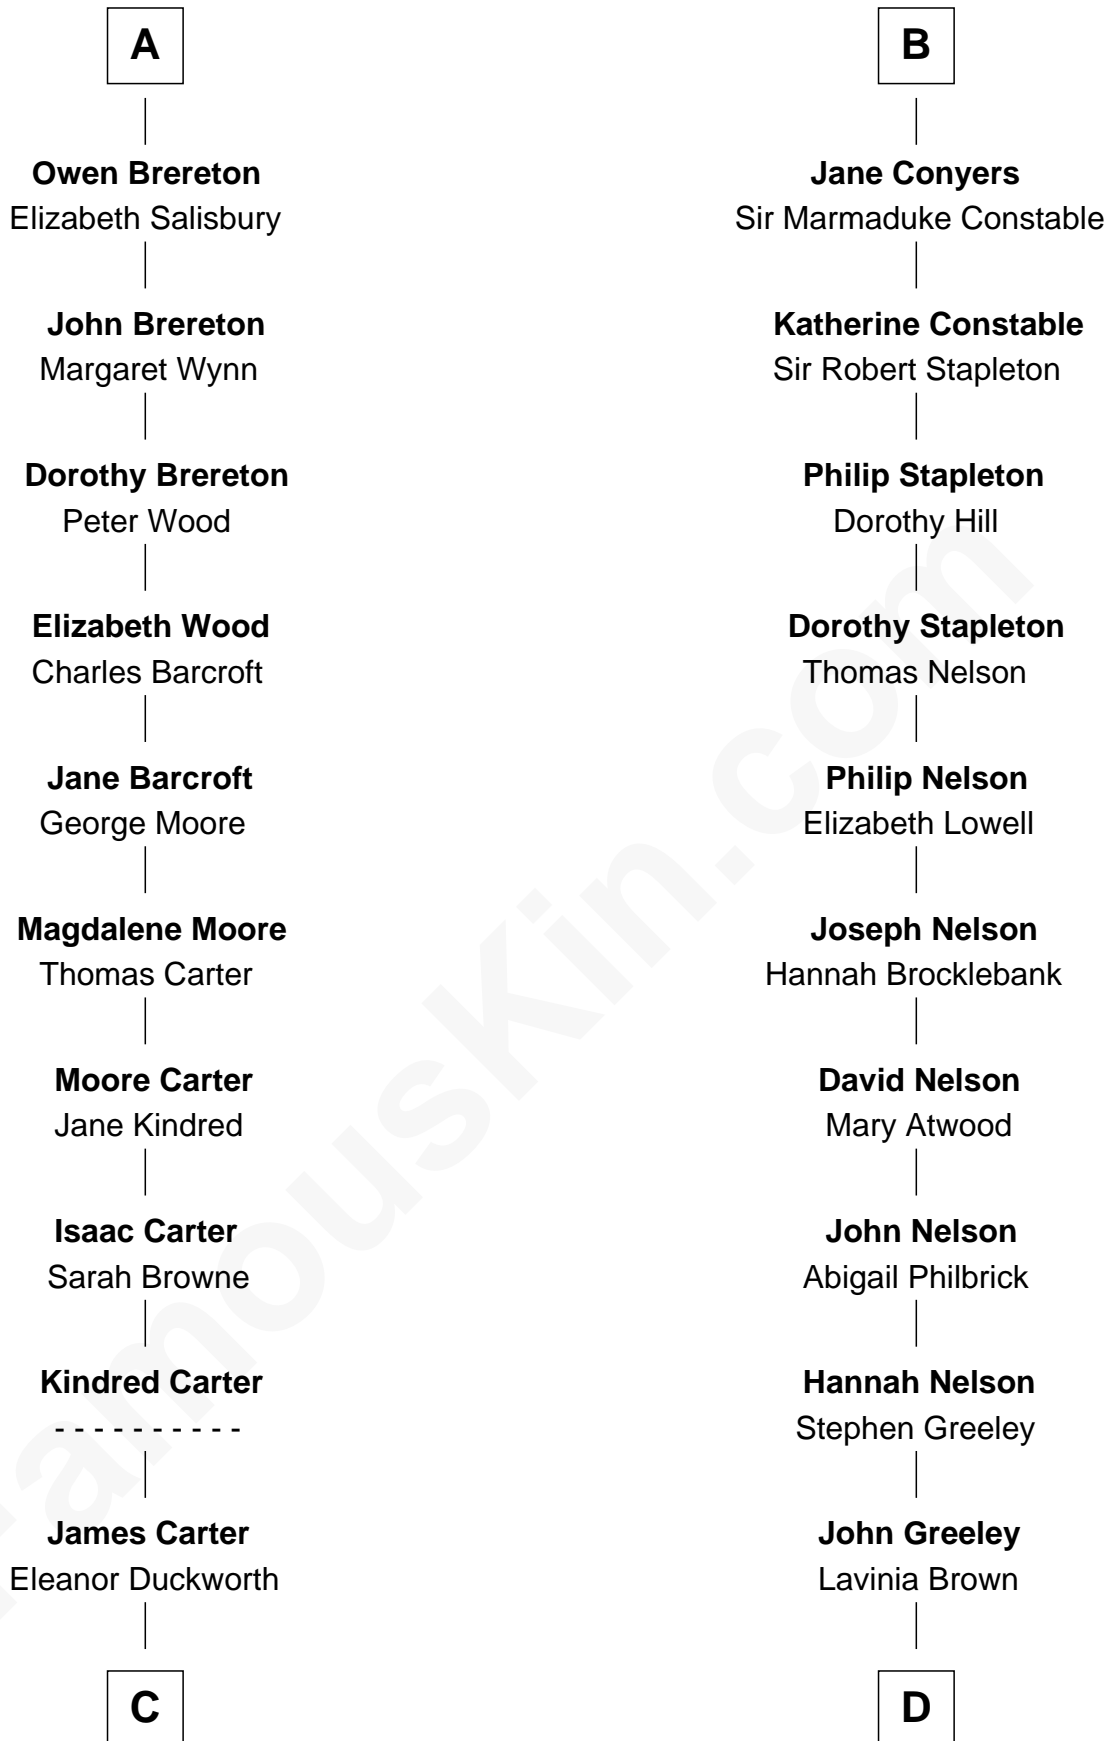

FamousKin.com Relationship Chart of

Jimmy Carter
39th U.S. President

21st cousin of

Margot Kidder
TV and Movie Actress

Sir Robert de Holland
Maude la Zouche

Maude de Holland
Sir Thomas de Swinnerton

Sir Robert de Swinnerton
Elizabeth de Beke

Maud de Swinnerton
Sir William Ipstones

Alice Ipstones
Sir Randall Brereton

Sir William Brereton
Catherine Wylde

Edward Brereton
Elizabeth Roydon

John Brereton
Margaret Fychan

A

Thomas Holand
Joan Plantagenet

John de Holand
Elizabeth of Lancaster

Constance de Holand
Sir John Grey

Sir Edmund Grey
Katherine Percy

Elizabeth Grey
Sir Robert Greystoke

Elizabeth Greystoke
Sir Thomas Dacre

Anne Dacre
Sir Christopher Conyers

B

C

Wiley Carter

Ann Ansley

Littleberry Walker Carter

Mary Ann Diligent Seals

William Archibald Carter

Nina Pratt