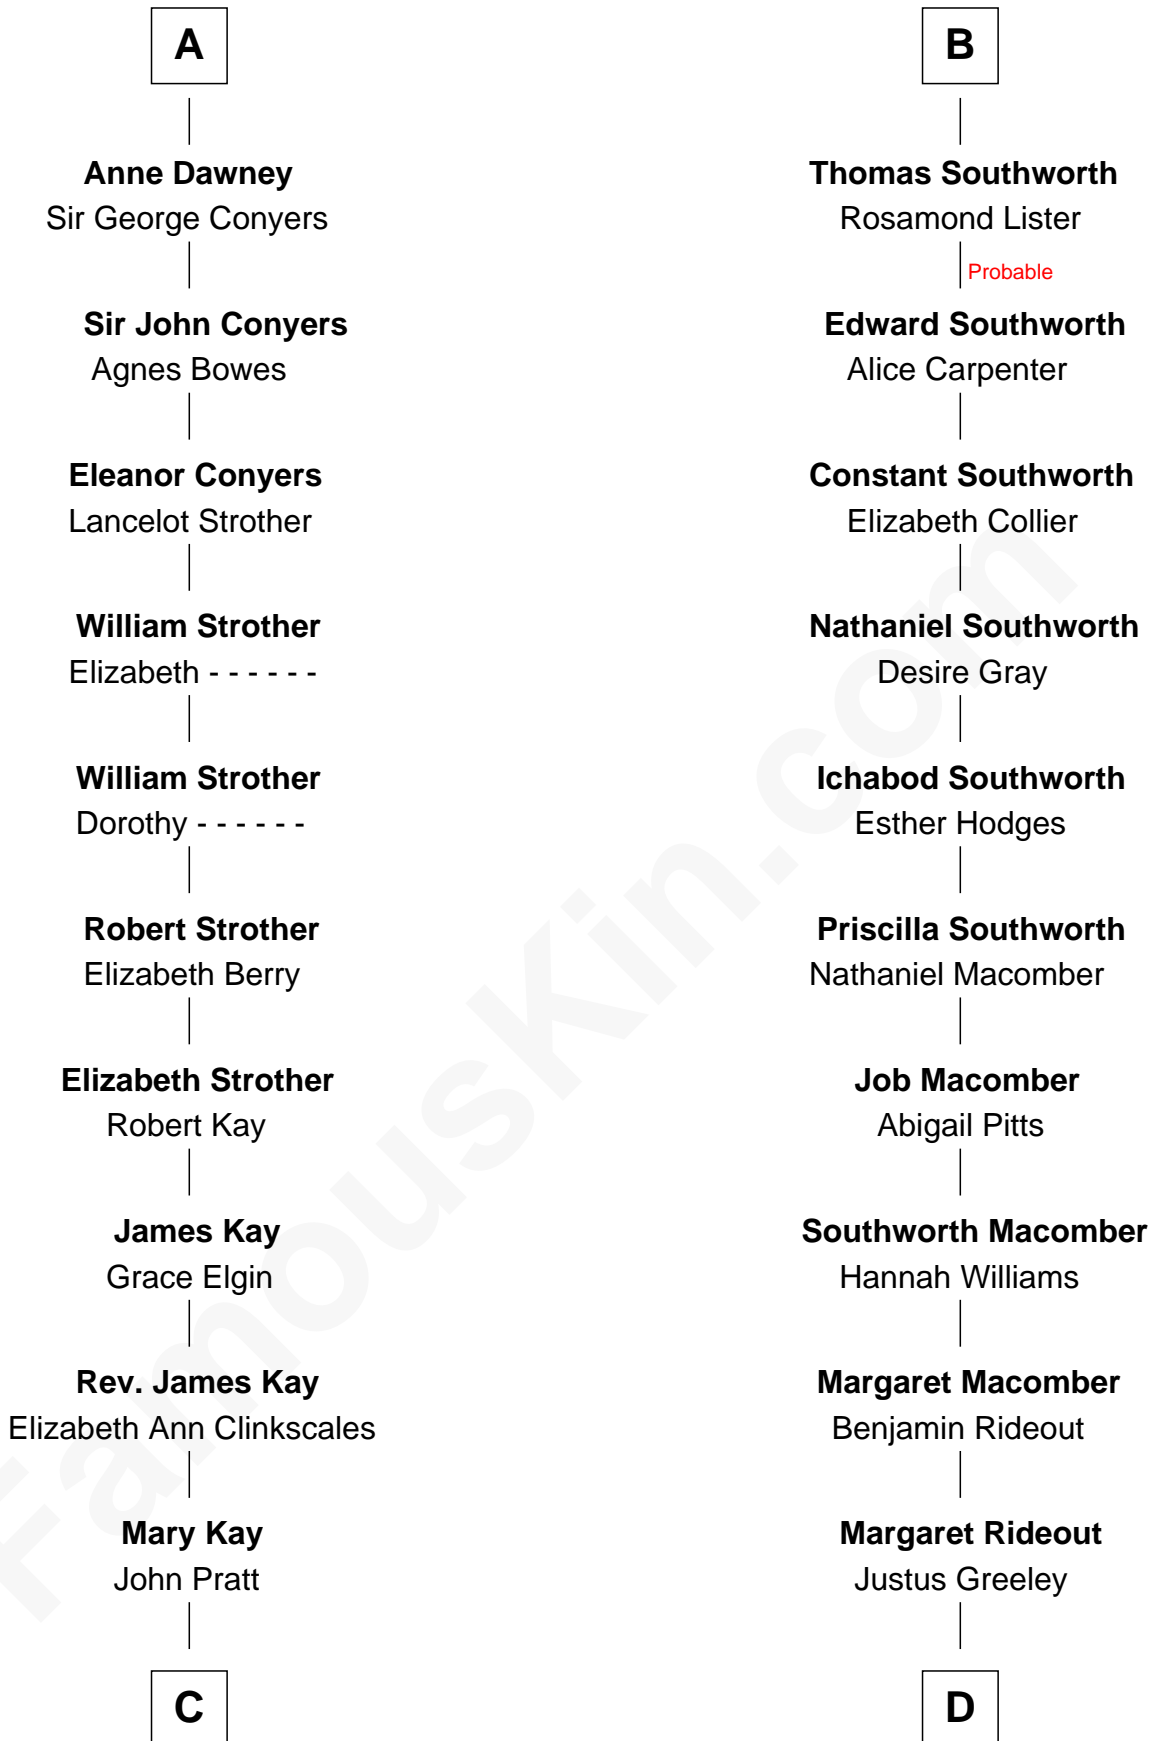

FamousKin.com Relationship Chart of

Jimmy Carter
39th U.S. President

20th cousin of

Margot Kidder
TV and Movie Actress

Sir William de Bohun
Elizabeth de Badlesmere

C

James E. Pratt
Sophronia C. Cowan

Nina Pratt
William Archibald Carter

Earl Carter
Lillian Gordy

Jimmy Carter
39th U.S. President

D

Margaret Q. Greeley
Dr. David Powell

Margaret Powell
Sidney Jesse Kidder

Kendall Kidder
Jocelyn Mary Wilson

Margot Kidder
TV and Movie Actress