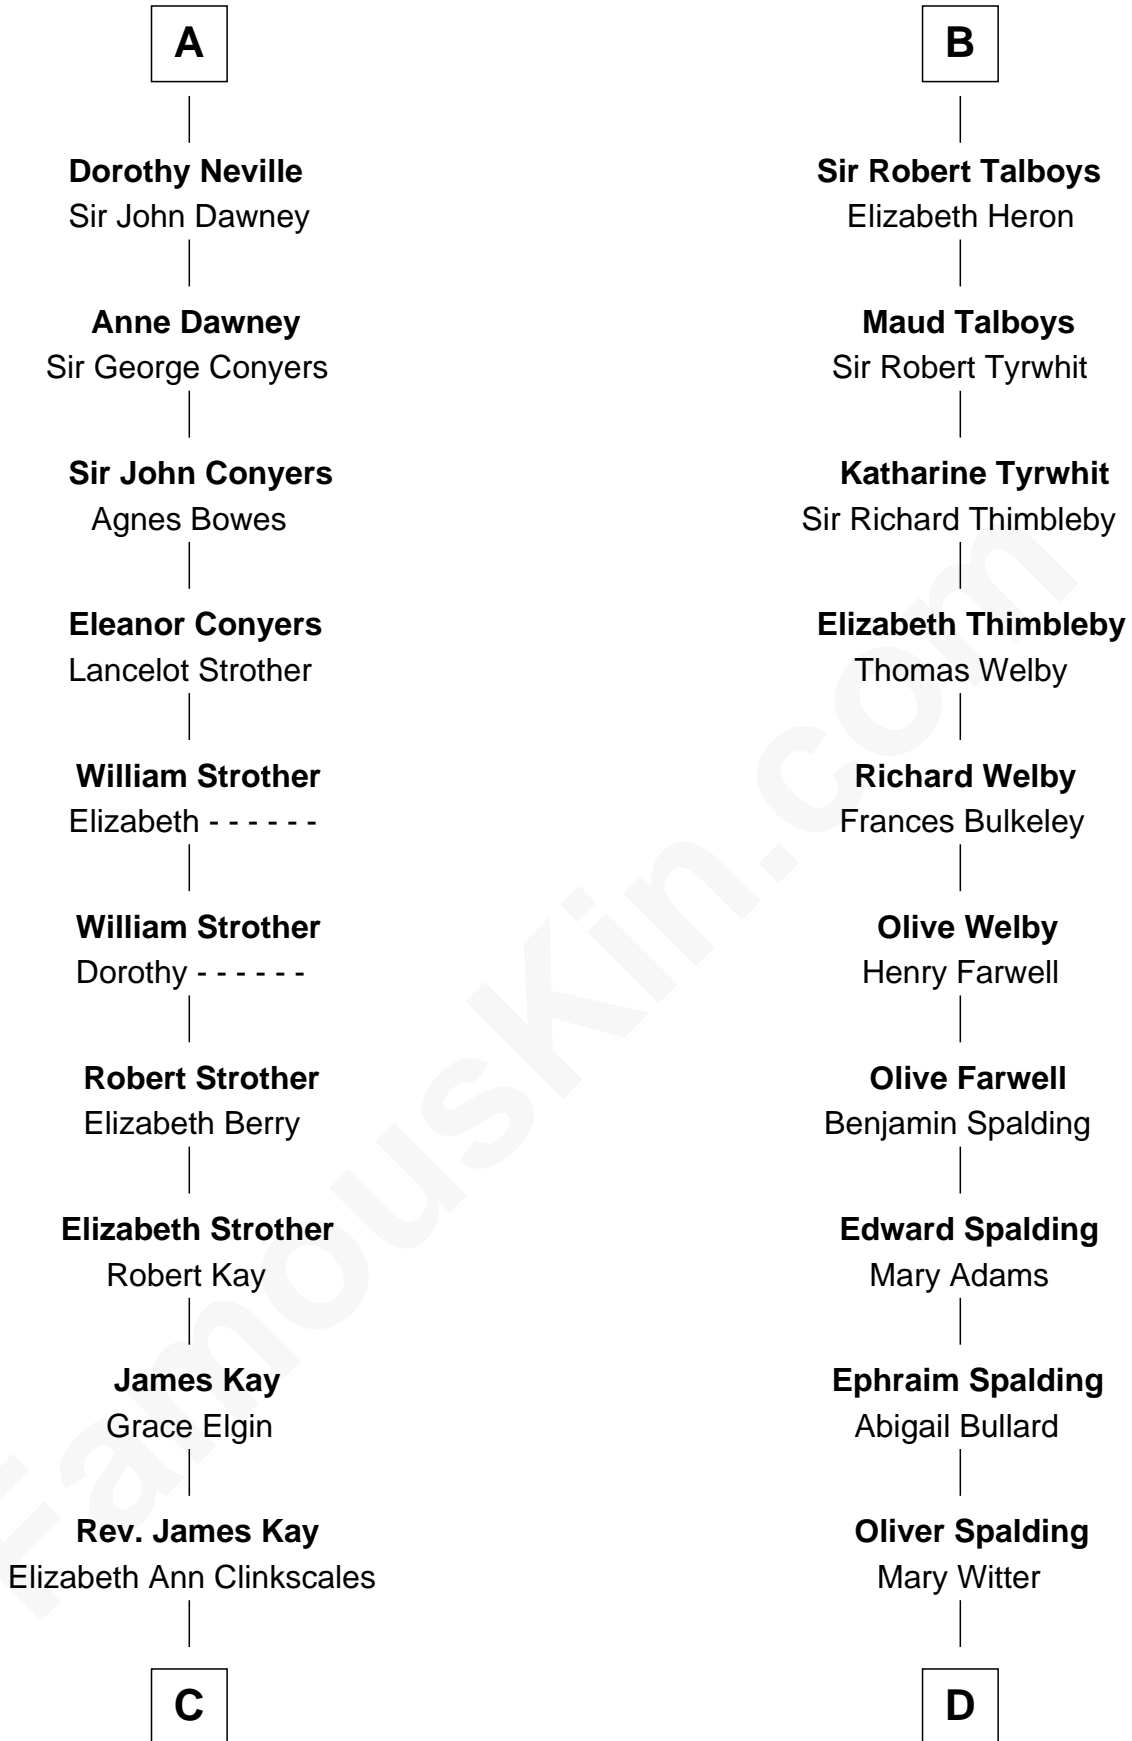

FamousKin.com Relationship Chart of

Jimmy Carter
39th U.S. President

21st cousin of

Katharine Hepburn
Movie Actress

C

Mary Kay
John Pratt

James E. Pratt
Sophronia C. Cowan

Nina Pratt
William Archibald Carter

Earl Carter
Lillian Gordy

Jimmy Carter
39th U.S. President

D

Erastus Spalding
Jennet Mack

Martha Ann Spalding
Leman Benton Garlinghouse

Caroline Garlinghouse
Alfred Augustus Houghton

Katharine Martha Houghton
Thomas Norval Hepburn