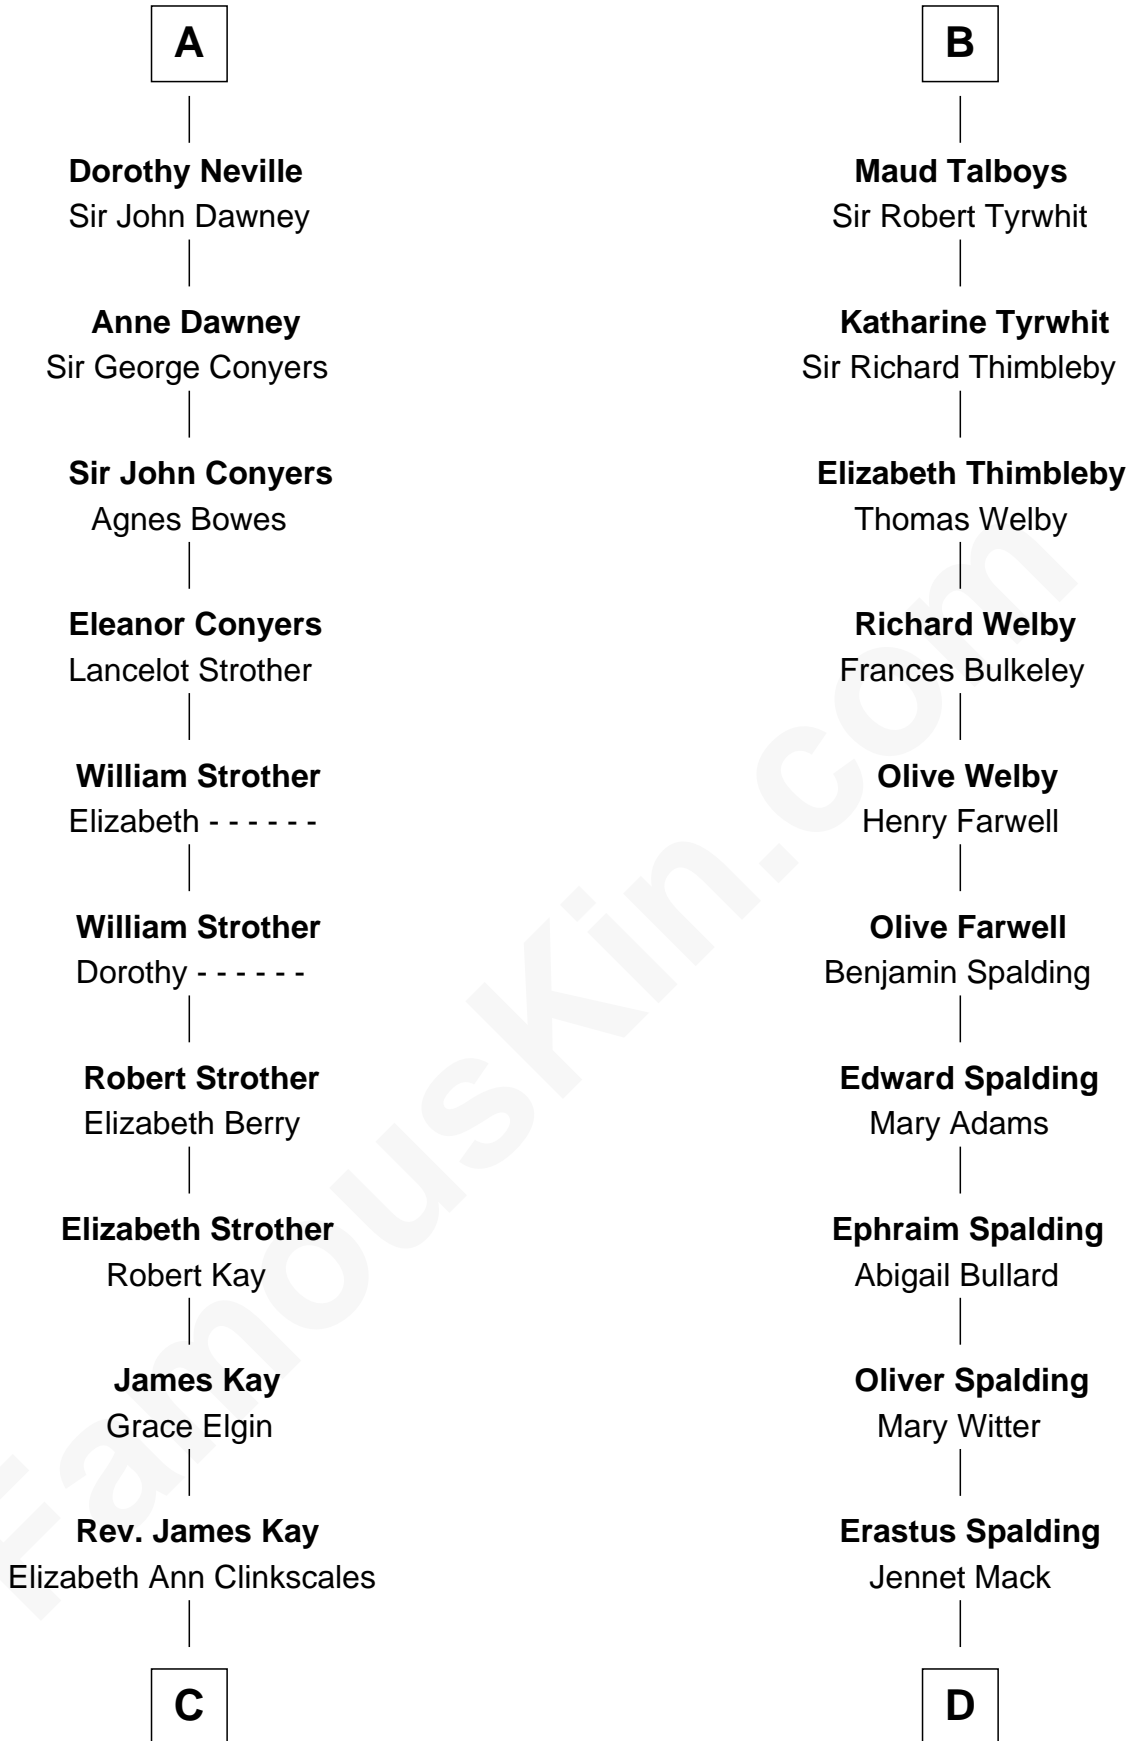

FamousKin.com Relationship Chart of

Jimmy Carter

39th U.S. President

20th cousin 1 time removed of

Katharine Hepburn

Movie Actress

Henry Plantagenet

Maud de Chaworth

C

Mary Kay
John Pratt

James E. Pratt
Sophronia C. Cowan

Nina Pratt
William Archibald Carter

Earl Carter
Lillian Gordy

Jimmy Carter
39th U.S. President

D

Martha Ann Spalding
Leman Benton Garlinghouse

Caroline Garlinghouse
Alfred Augustus Houghton

Katharine Martha Houghton
Thomas Norval Hepburn

Katharine Hepburn
Movie Actress

FamousKin.com