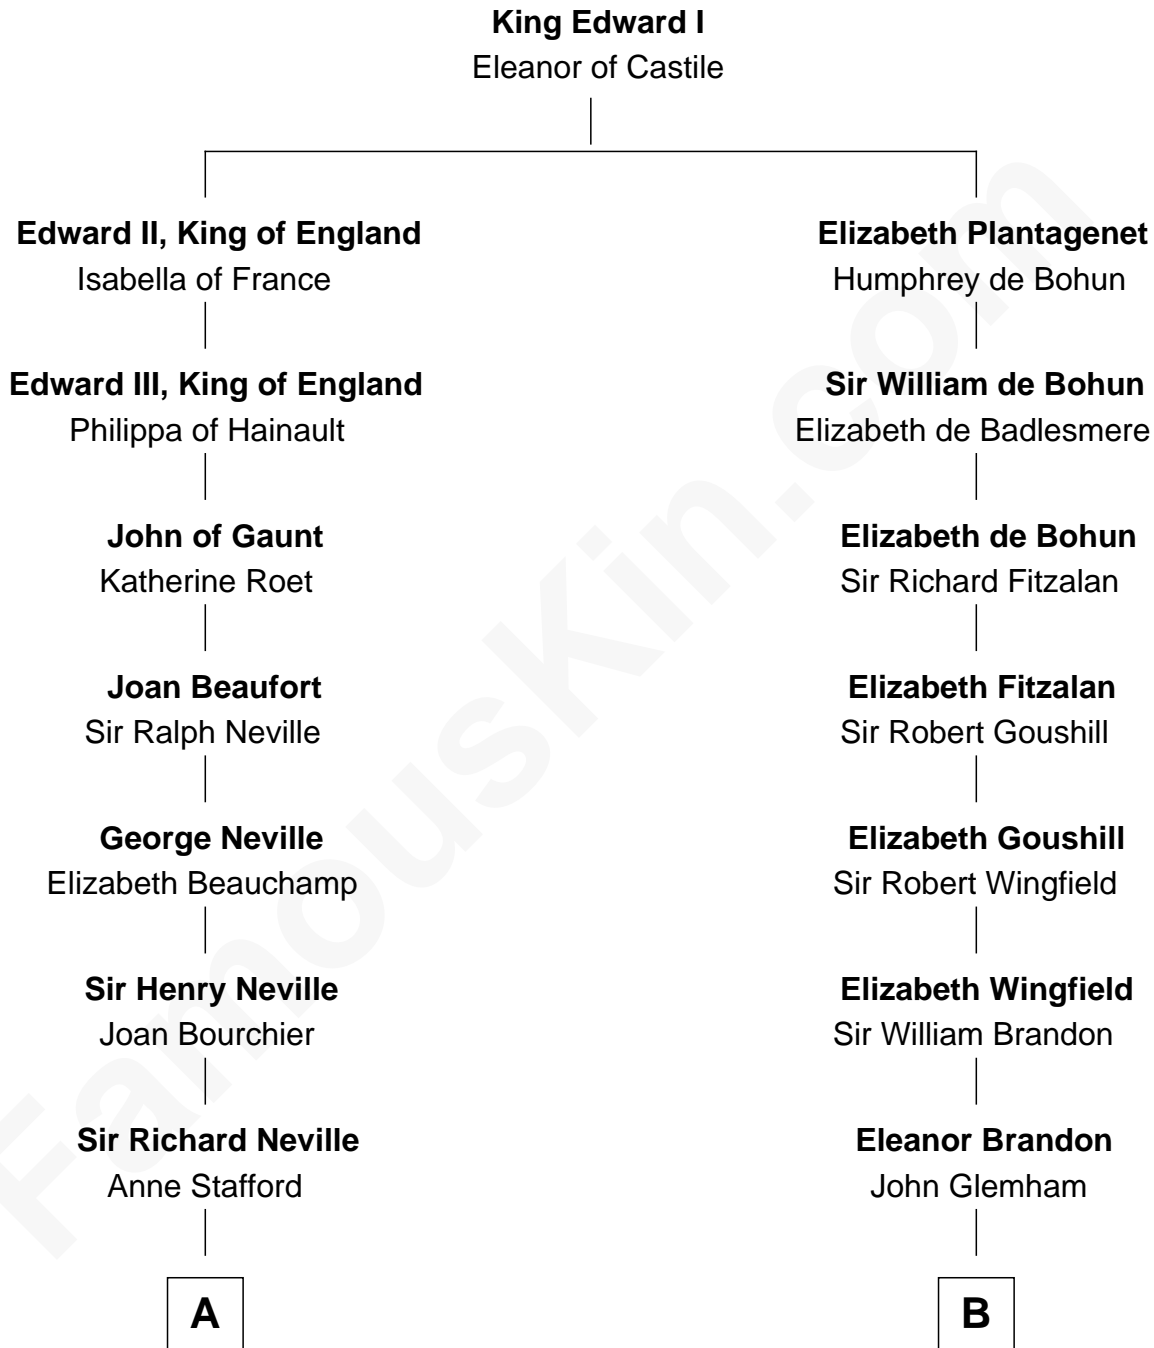

# FamousKin.com Relationship Chart of

**Jimmy Carter**  
39th U.S. President

14th cousin 7 times removed of

**Roger Sherman**

*Signer of the Declaration of Independence*

**C**

—  
**Mary Kay**  
John Pratt

—  
**James E. Pratt**  
Sophronia C. Cowan

—  
**Nina Pratt**  
William Archibald Carter

—  
**Earl Carter**  
Lillian Gordy

—  
**Jimmy Carter**  
*39th U.S. President*

FamousKin.com