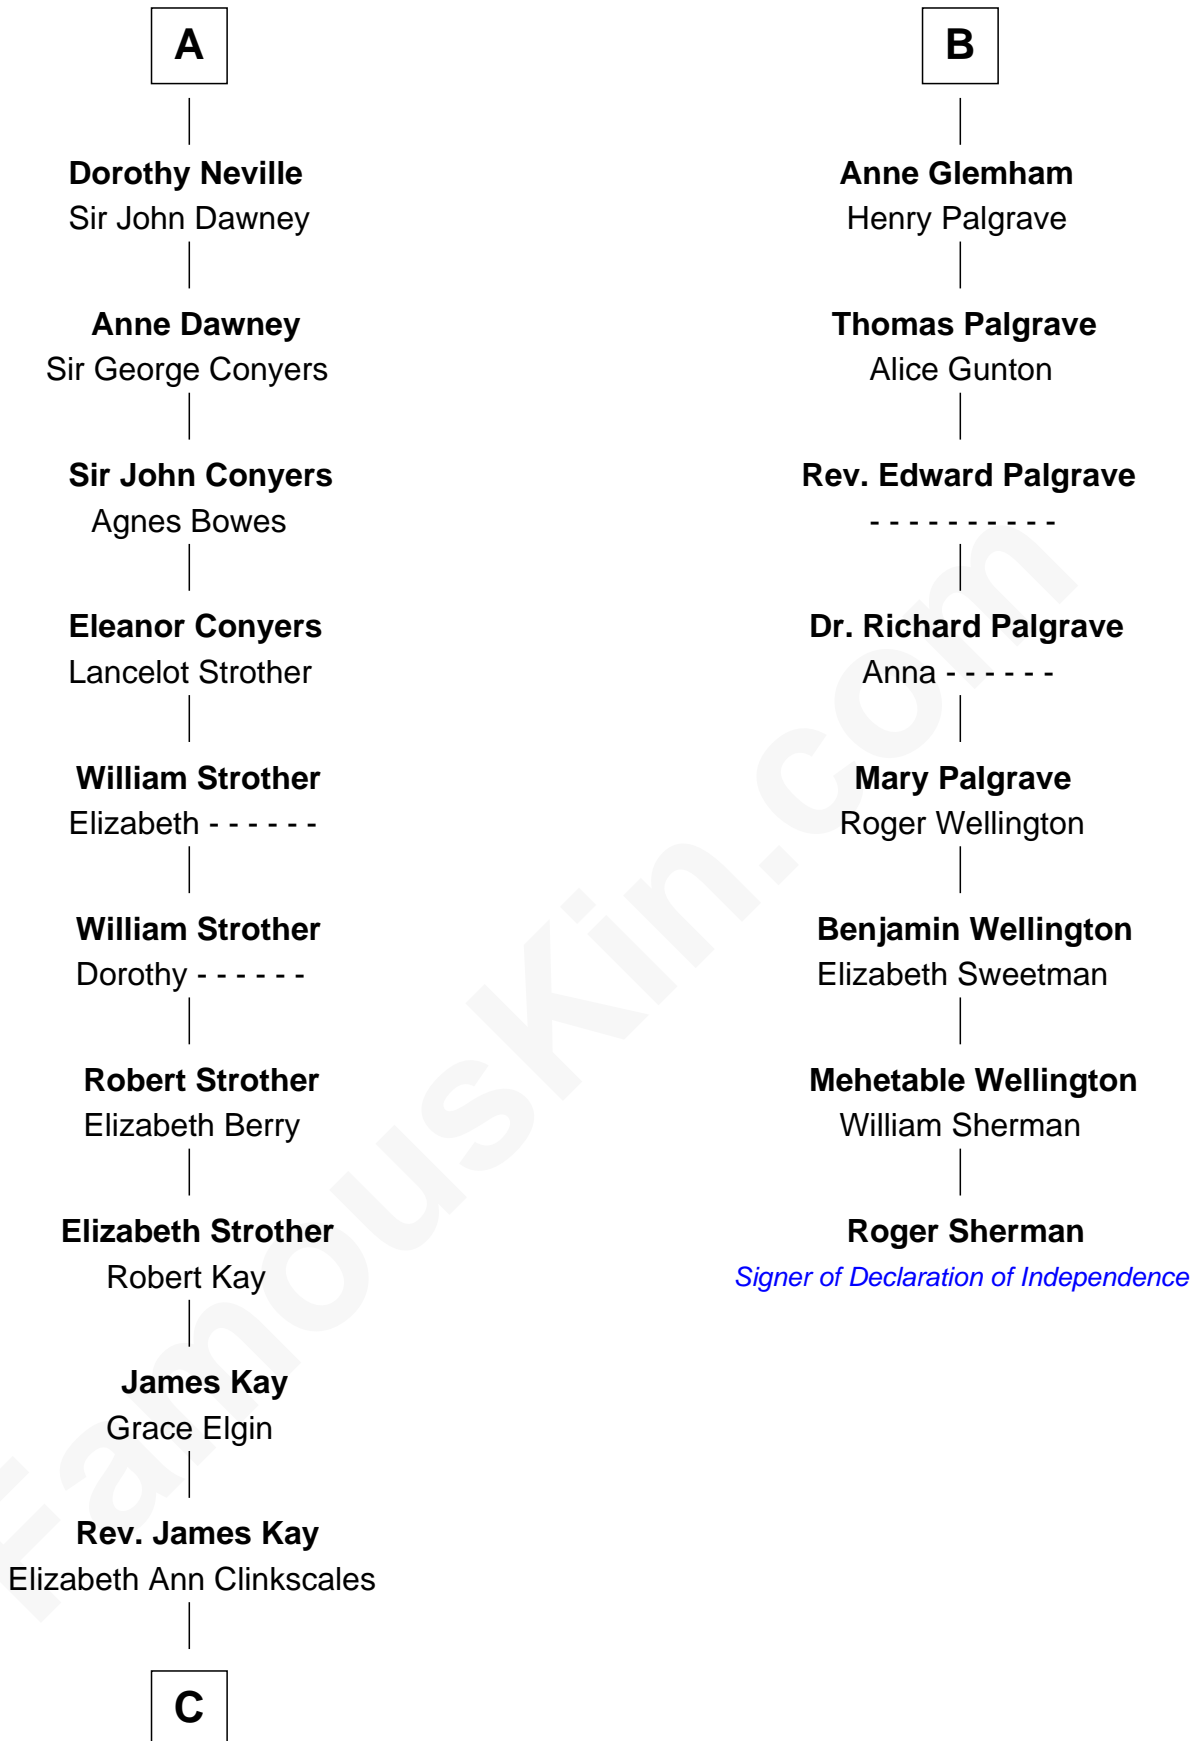

# FamousKin.com Relationship Chart of

**Jimmy Carter**  
39th U.S. President

14th cousin 7 times removed of

**Roger Sherman**

*Signer of the Declaration of Independence*

**C**

—  
**Mary Kay**  
John Pratt

—  
**James E. Pratt**  
Sophronia C. Cowan

—  
**Nina Pratt**  
William Archibald Carter

—  
**Earl Carter**  
Lillian Gordy

—  
**Jimmy Carter**  
*39th U.S. President*

FamousKin.com