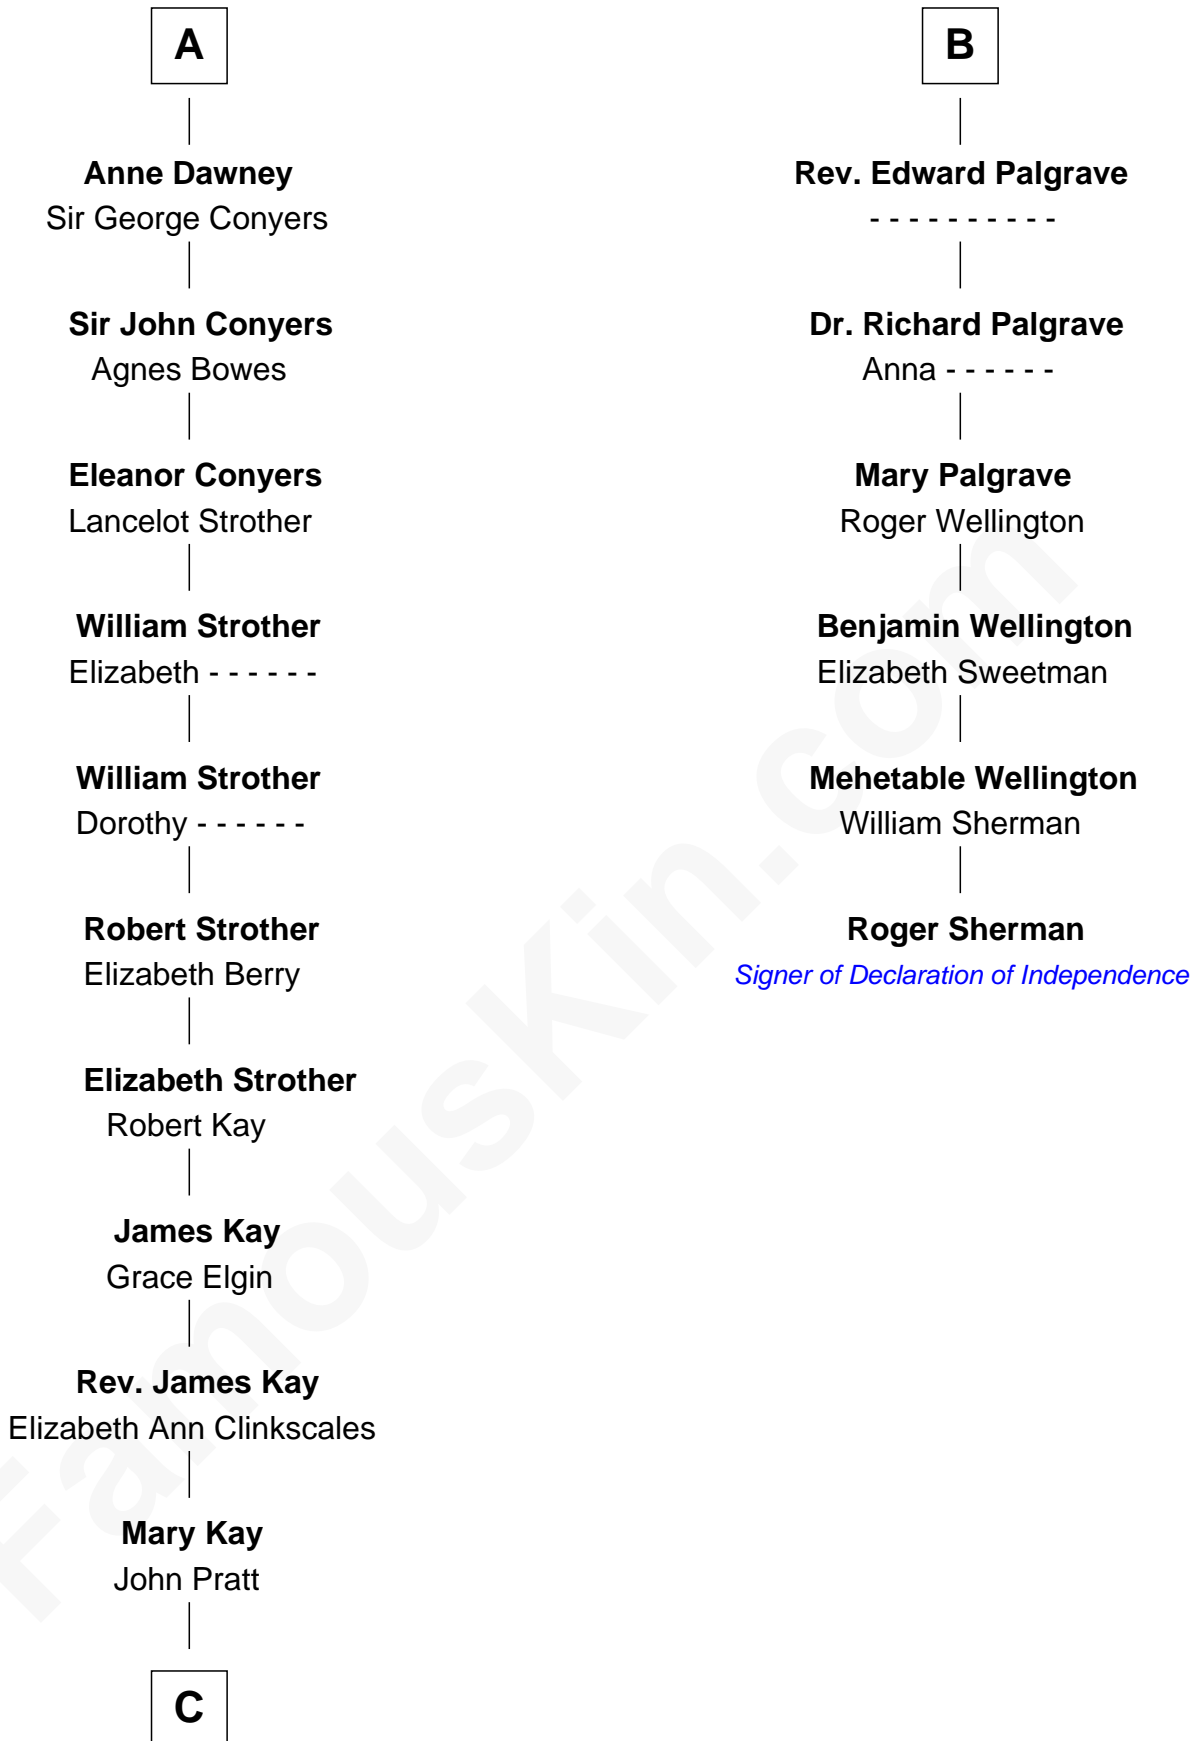

FamousKin.com Relationship Chart of

Jimmy Carter

39th U.S. President

12th cousin 8 times removed of

Roger Sherman

Signer of the Declaration of Independence

C

—
James E. Pratt
Sophronia C. Cowan

—
Nina Pratt
William Archibald Carter

—
Earl Carter
Lillian Gordy

—
Jimmy Carter
39th U.S. President

FamousKin.com