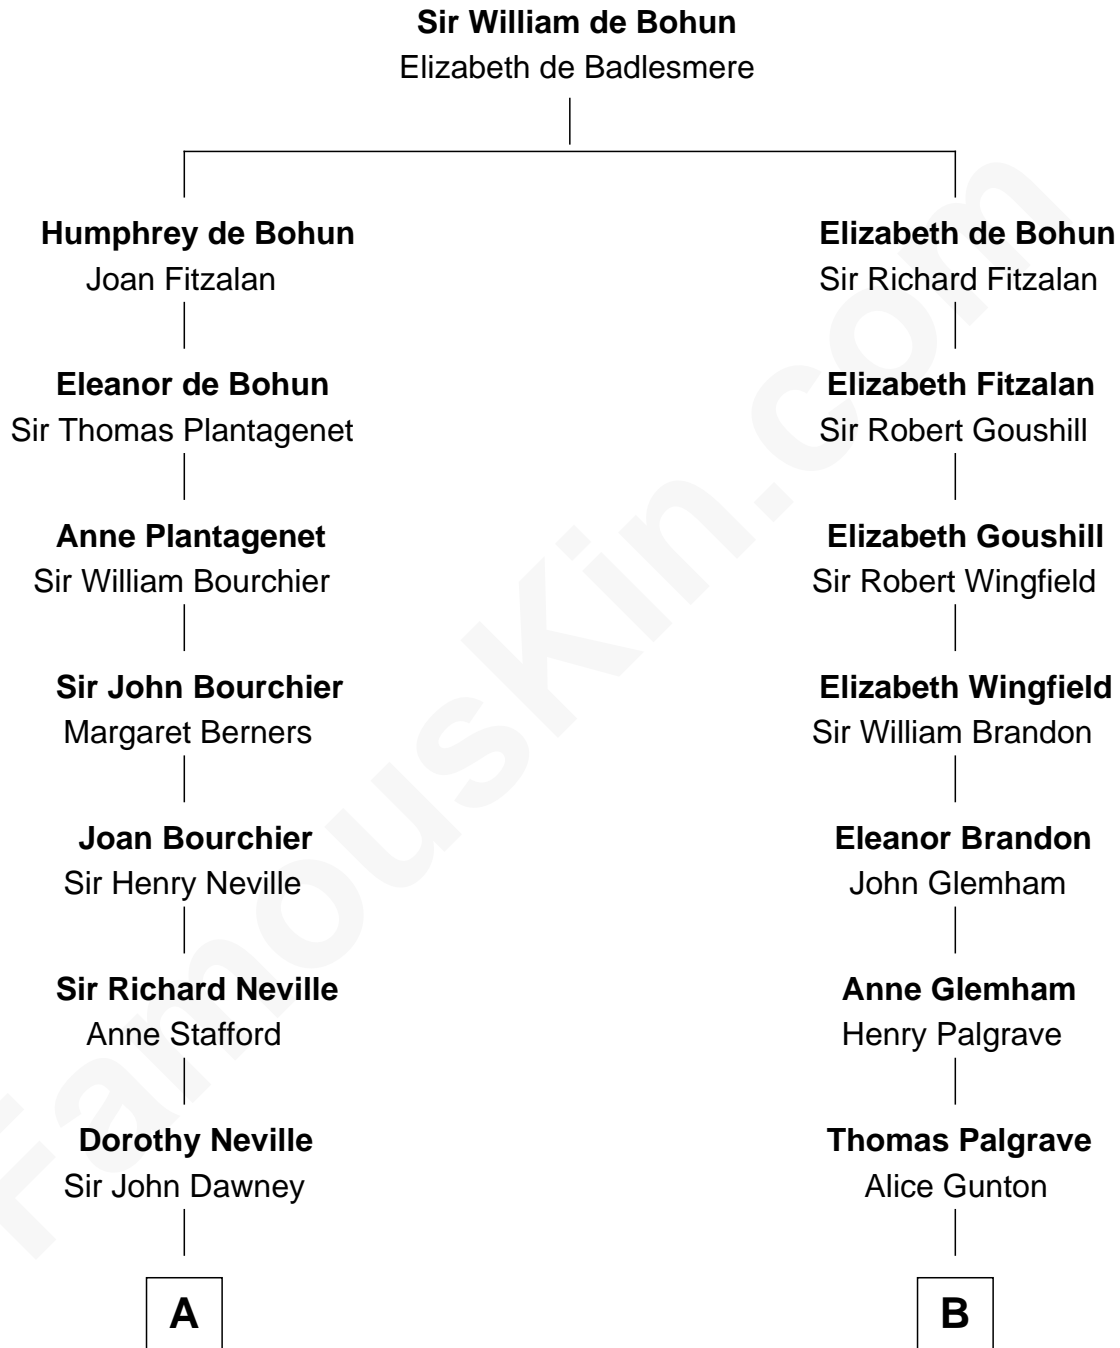

FamousKin.com Relationship Chart of

Jimmy Carter

39th U.S. President

12th cousin 8 times removed of

Roger Sherman

Signer of the Declaration of Independence

C

—
James E. Pratt
Sophronia C. Cowan

—
Nina Pratt
William Archibald Carter

—
Earl Carter
Lillian Gordy

—
Jimmy Carter
39th U.S. President

FamousKin.com