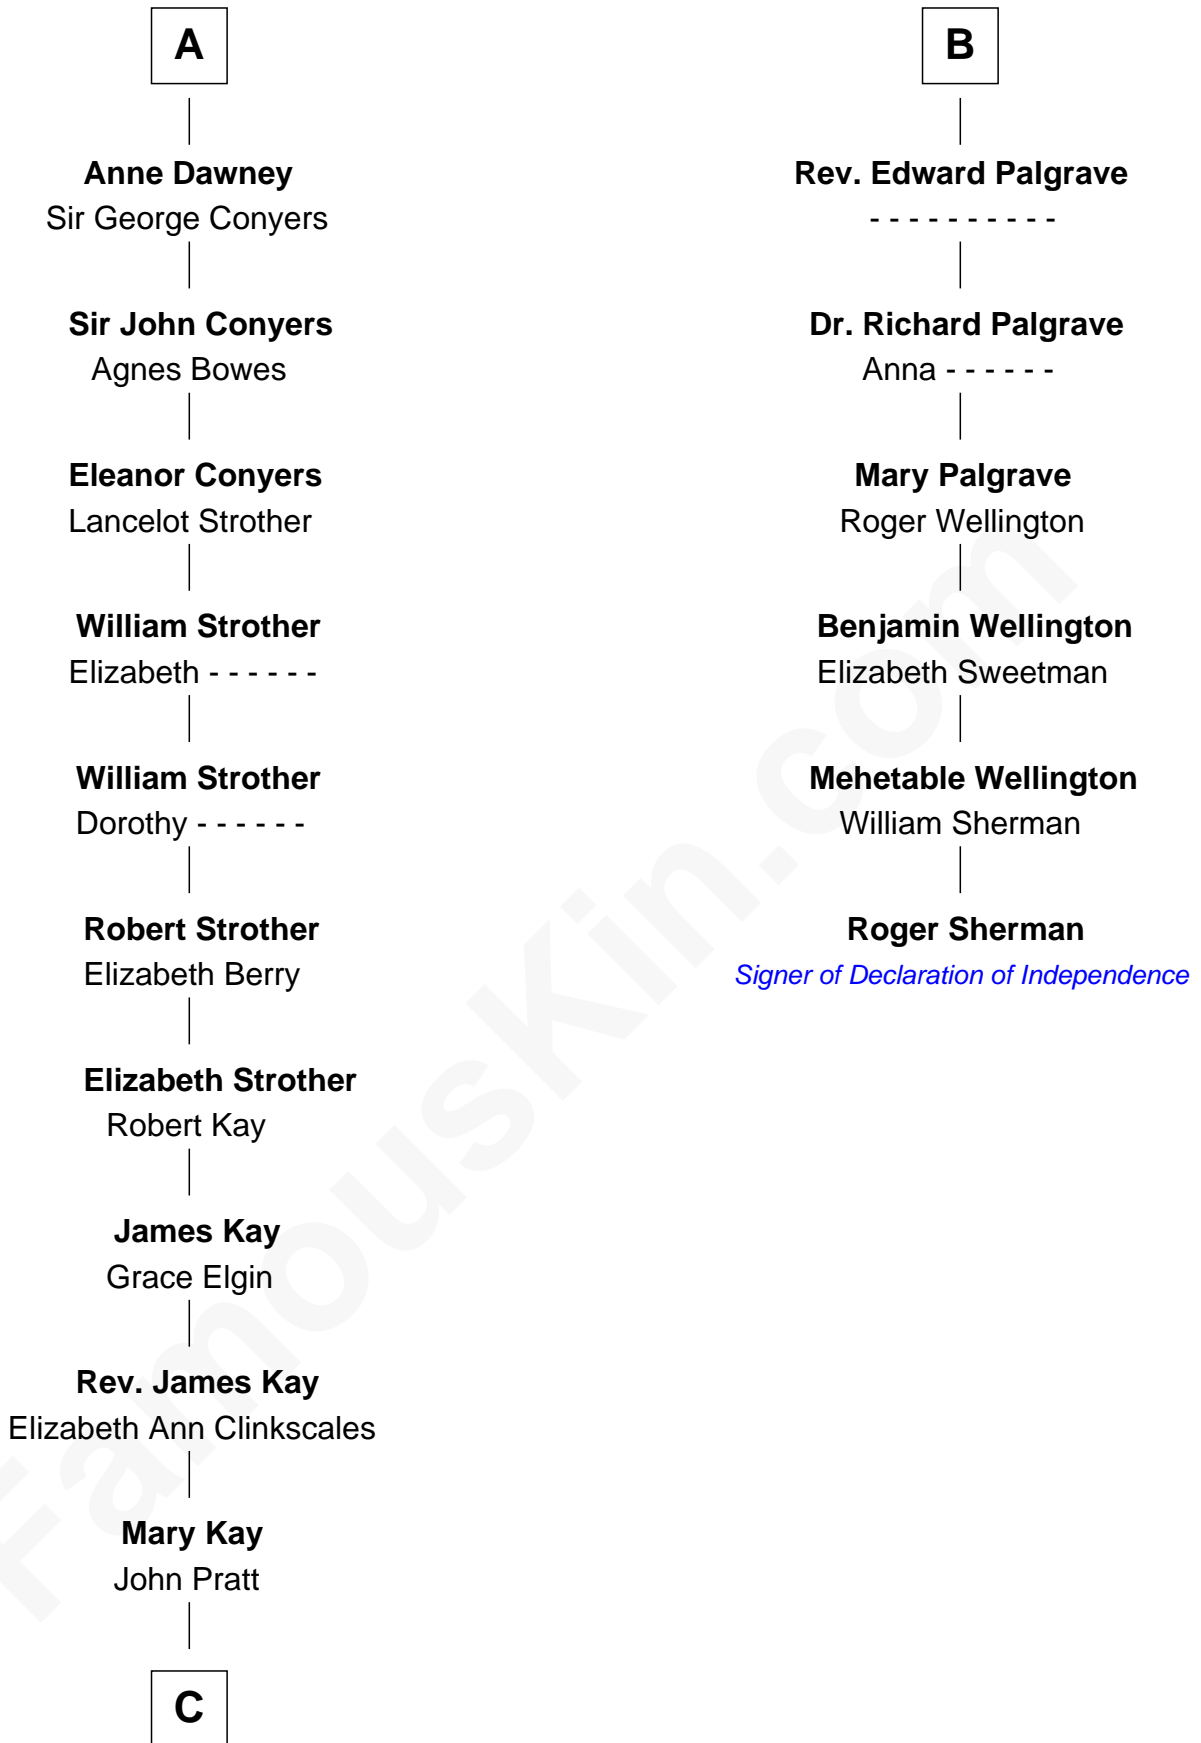

FamousKin.com Relationship Chart of

Jimmy Carter

39th U.S. President

12th cousin 8 times removed of

Roger Sherman

Signer of the Declaration of Independence

C

—
James E. Pratt
Sophronia C. Cowan

—
Nina Pratt
William Archibald Carter

—
Earl Carter
Lillian Gordy

—
Jimmy Carter
39th U.S. President

FamousKin.com