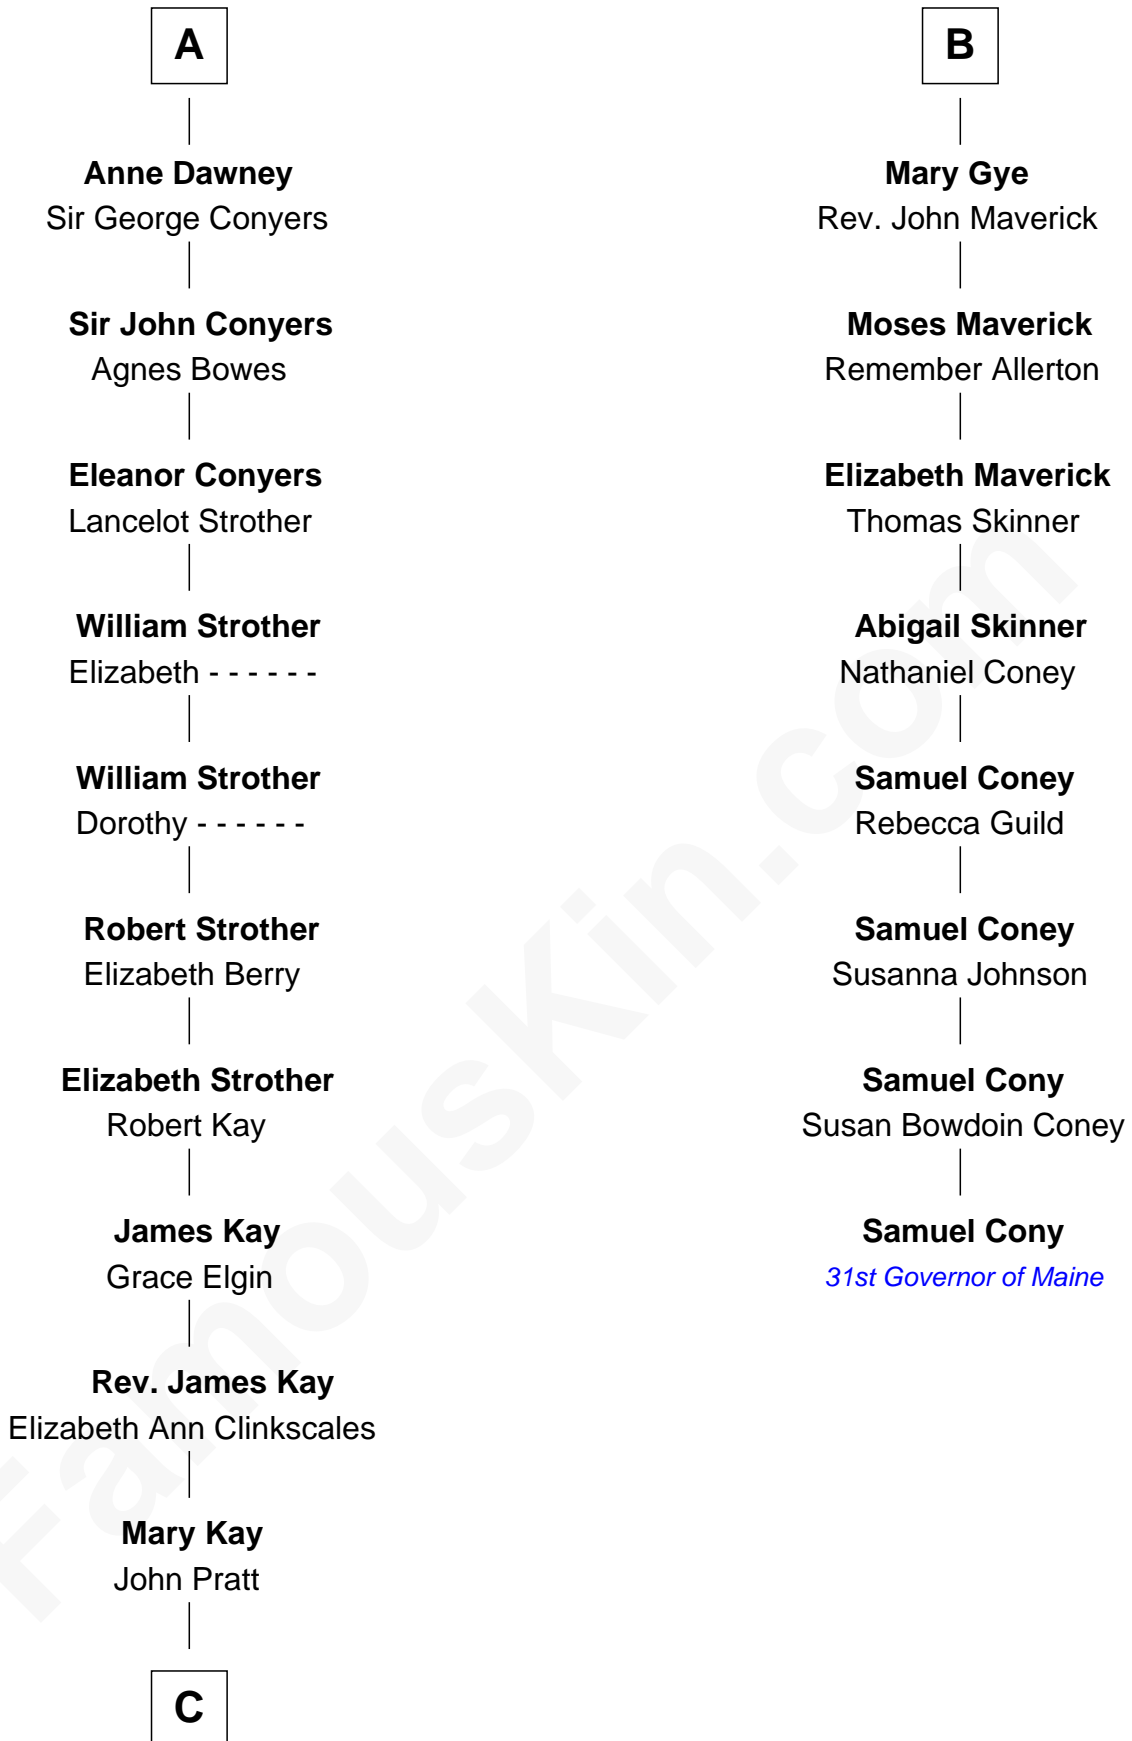

FamousKin.com Relationship Chart of

Jimmy Carter

39th U.S. President

14th cousin 6 times removed of

Samuel Cony

31st Governor of Maine

Richard FitzAlan
Eleanor Plantagenet

C

—
James E. Pratt
Sophronia C. Cowan

—
Nina Pratt
William Archibald Carter

—
Earl Carter
Lillian Gordy

—
Jimmy Carter
39th U.S. President

FamousKin.com