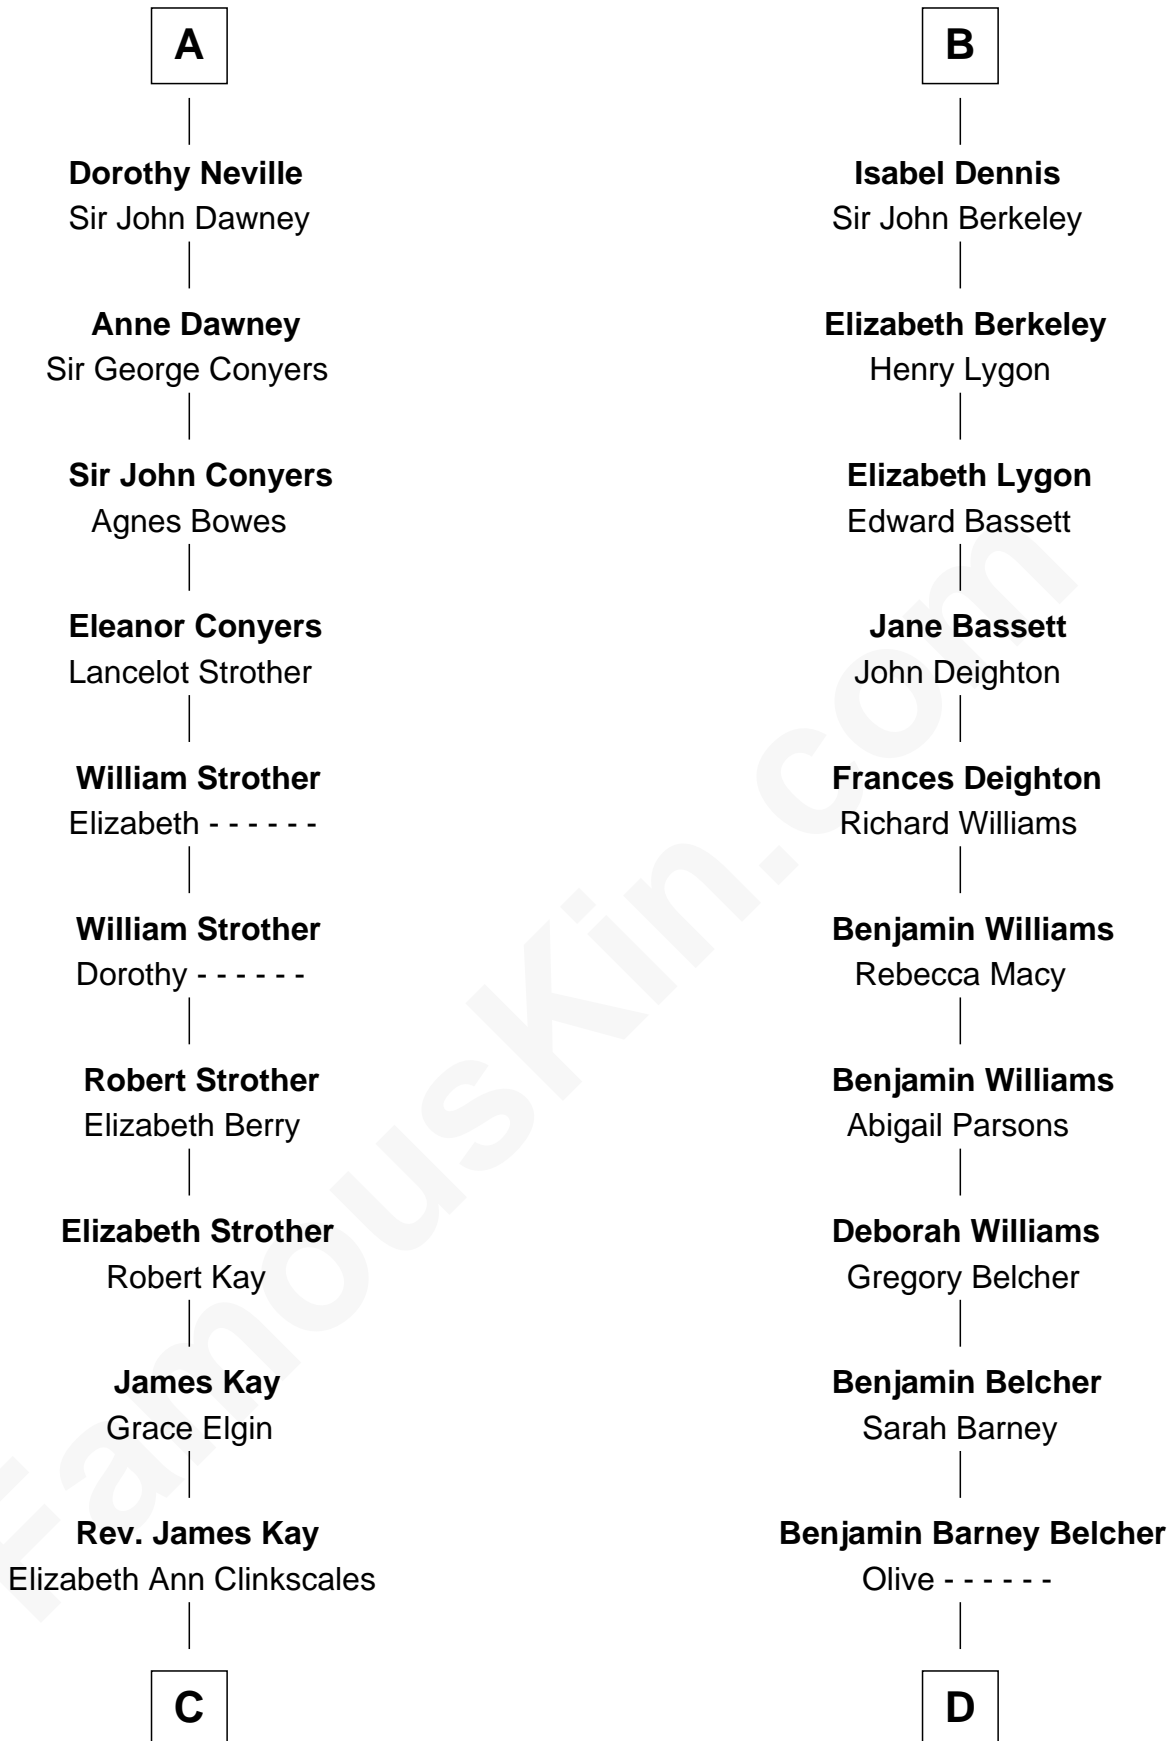

FamousKin.com Relationship Chart of

Jimmy Carter

39th U.S. President

19th cousin 2 times removed of

General Douglas MacArthur

U.S. Army - World War II

C

Mary Kay
John Pratt

James E. Pratt
Sophronia C. Cowan

Nina Pratt
William Archibald Carter

Earl Carter
Lillian Gordy

Jimmy Carter
39th U.S. President

D

Aurelia Belcher
Arthur MacArthur

Gen. Arthur MacArthur
Mary Pinckney Hardy

General Douglas MacArthur
U.S. Army - World War II

FamousKin.com