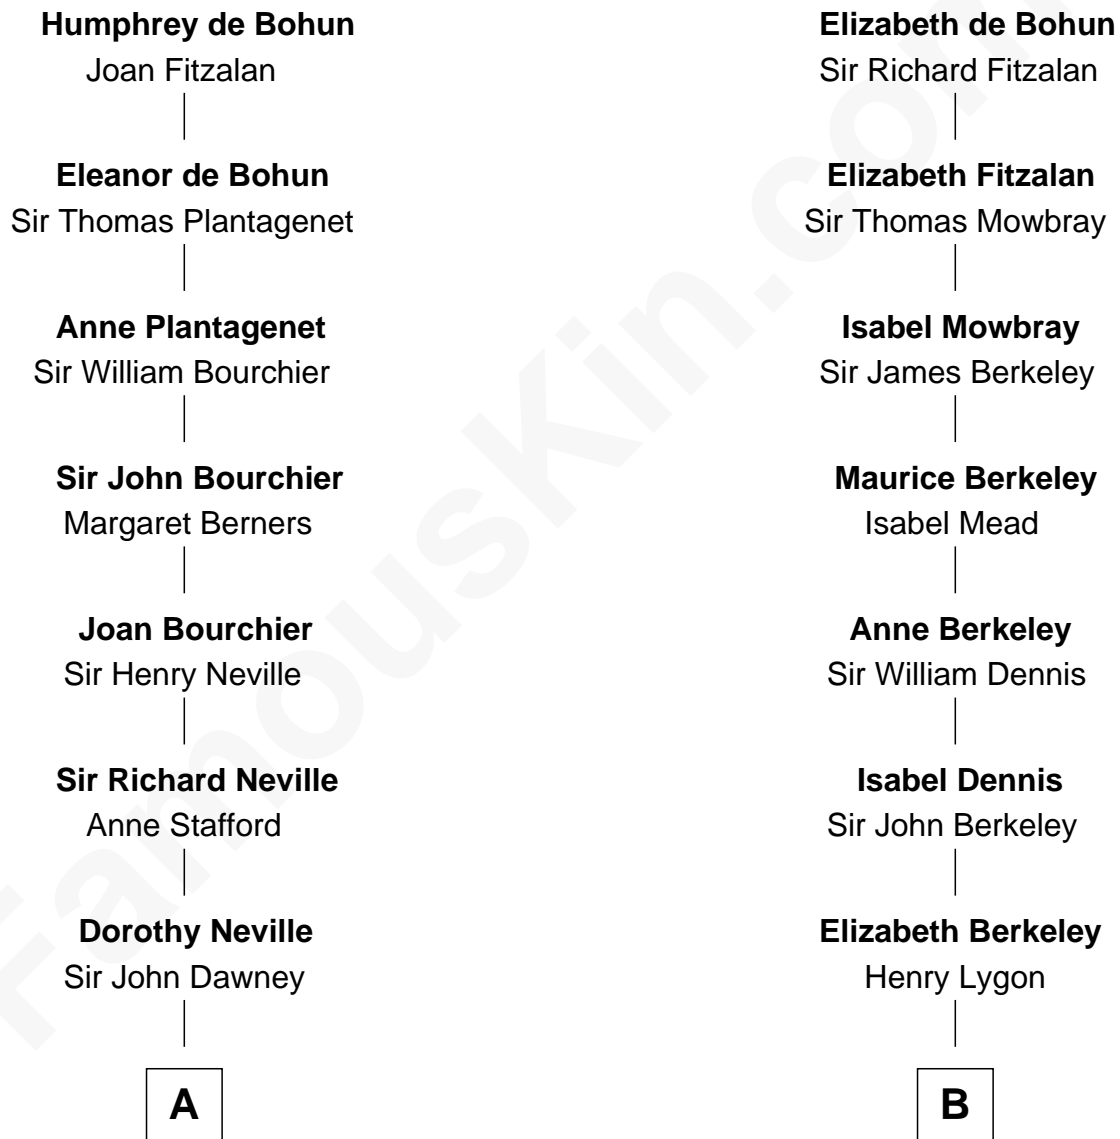

FamousKin.com Relationship Chart of

Jimmy Carter

39th U.S. President

17th cousin 3 times removed of

General Douglas MacArthur

U.S. Army - World War II

Sir William de Bohun
Elizabeth de Badlesmere

C

—
James E. Pratt
Sophronia C. Cowan

—
Nina Pratt
William Archibald Carter

—
Earl Carter
Lillian Gordy

—
Jimmy Carter
39th U.S. President

FamousKin.com