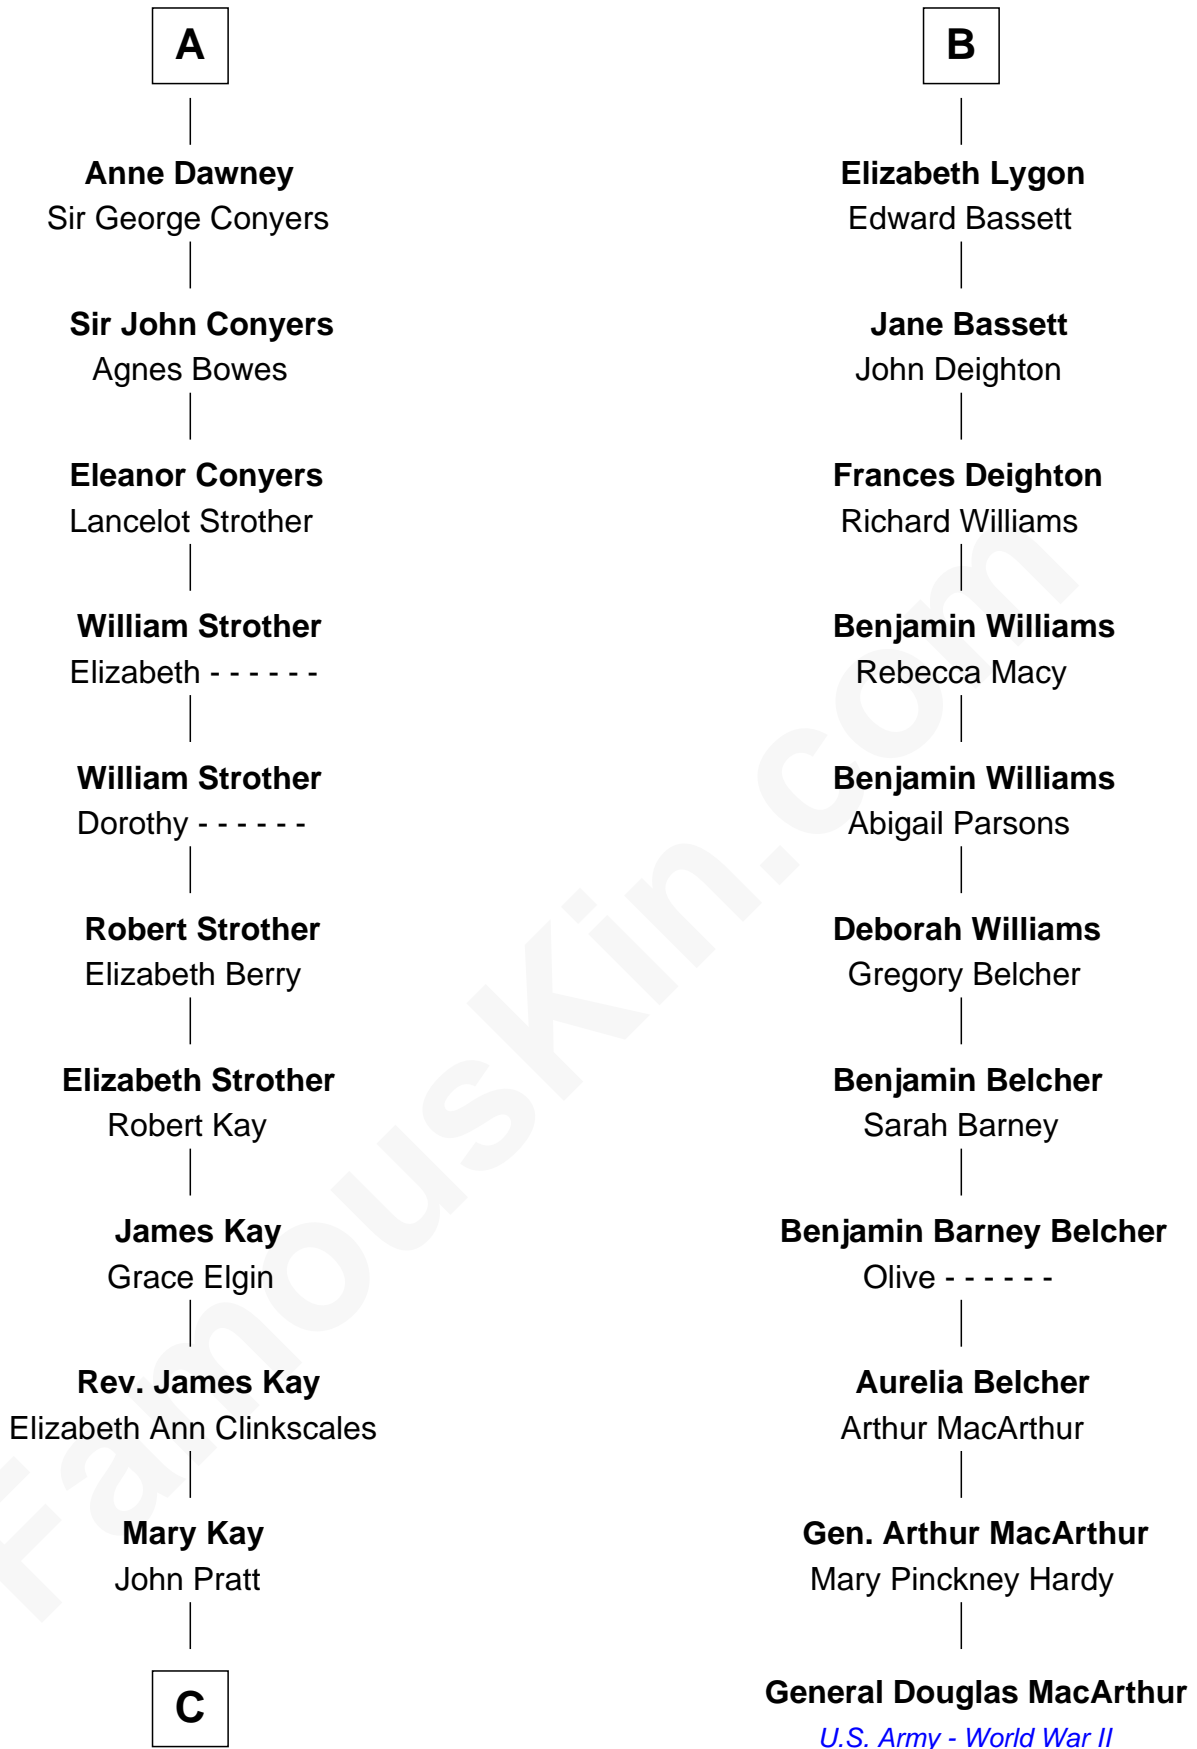

FamousKin.com Relationship Chart of

Jimmy Carter

39th U.S. President

17th cousin 3 times removed of

General Douglas MacArthur

U.S. Army - World War II

Sir William de Bohun
Elizabeth de Badlesmere

C

—
James E. Pratt
Sophronia C. Cowan

—
Nina Pratt
William Archibald Carter

—
Earl Carter
Lillian Gordy

—
Jimmy Carter
39th U.S. President

FamousKin.com