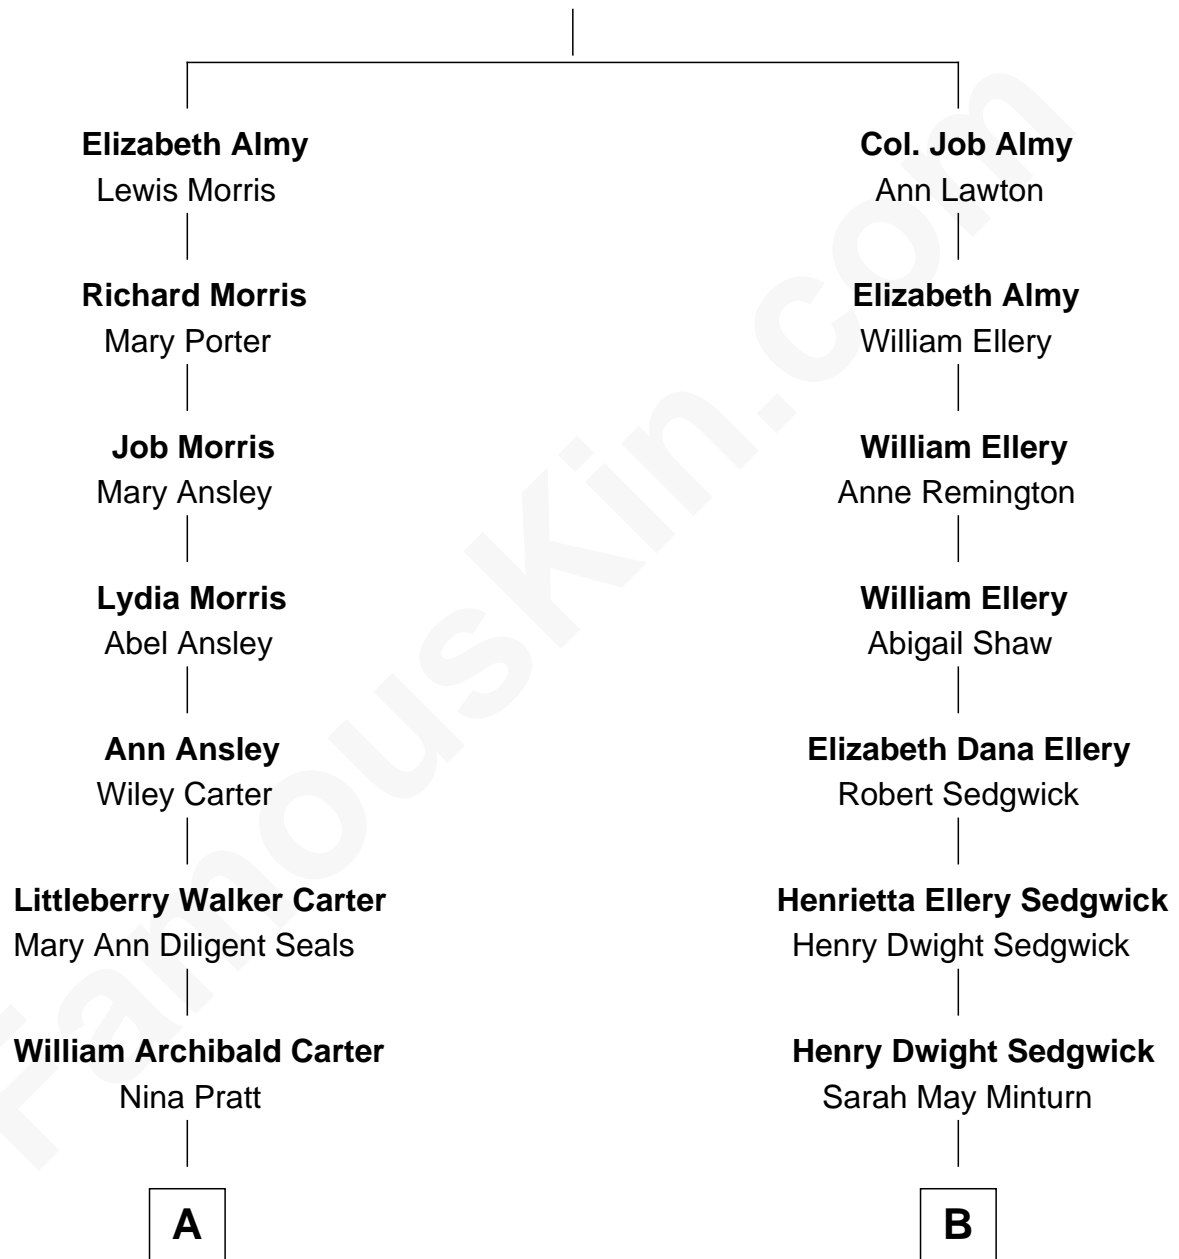

FamousKin.com Relationship Chart of

Jimmy Carter
39th U.S. President

8th cousin 1 time removed of

Kyra Sedgwick
TV and Movie Actress

Christopher Almy
Elizabeth Cornell

A

Earl Carter
Lillian Gordy

Jimmy Carter
39th U.S. President

B

Robert Minturn Sedgwick
Helen Peabody

Henry Dwight Sedgwick
Patricia Ann Rosenwald

Kyra Sedgwick
TV and Movie Actress

FamousKin.com