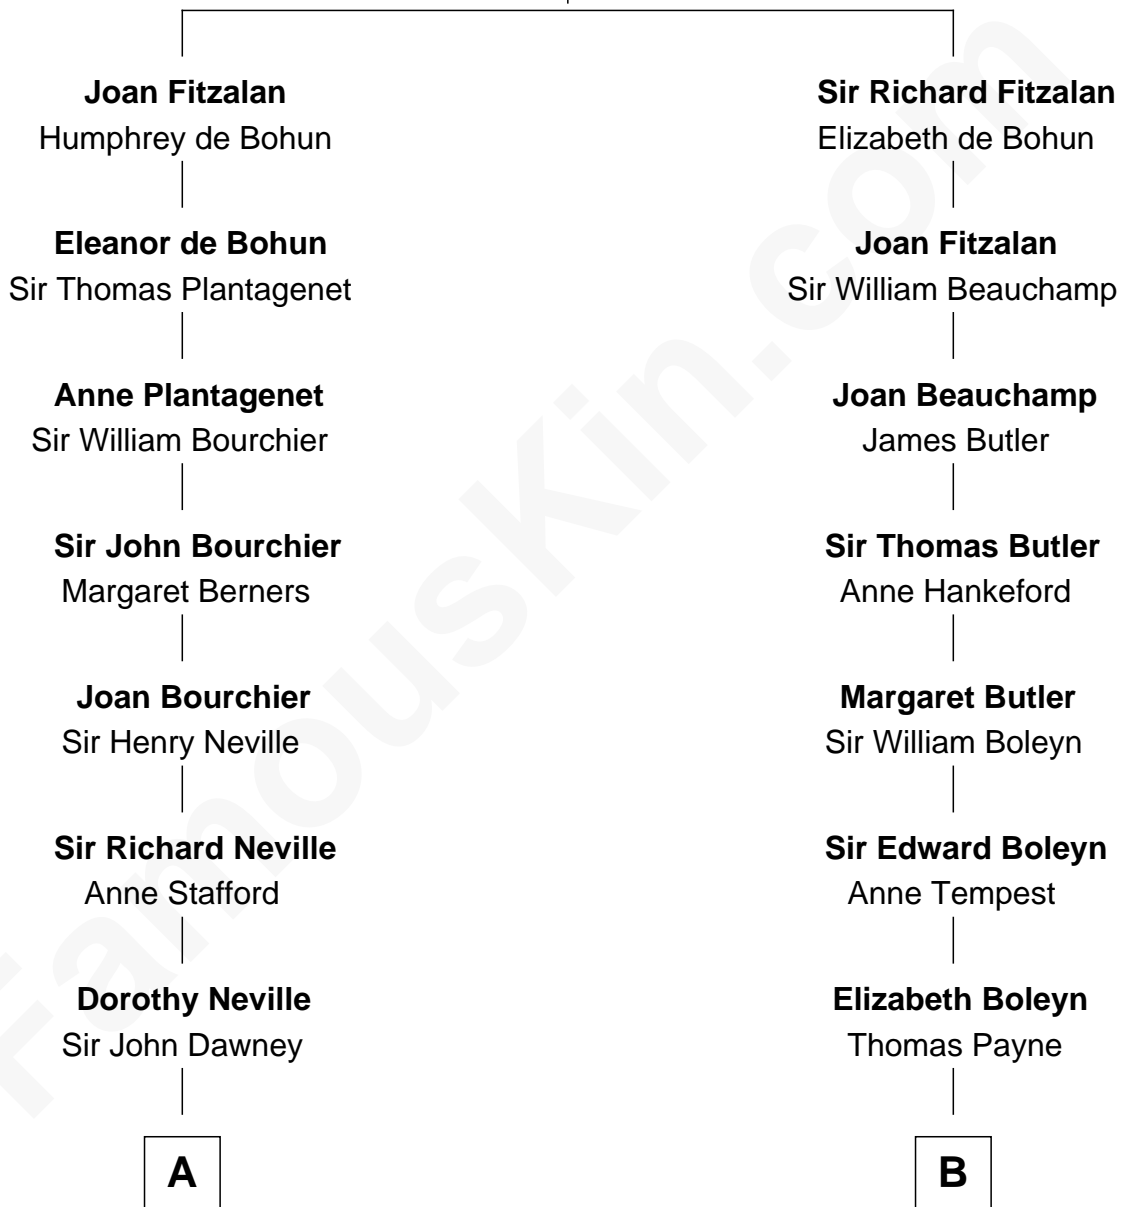

FamousKin.com Relationship Chart of

Jimmy Carter

39th U.S. President

20th cousin of

David Crosby

Singer and Songwriter

Richard Fitzalan
Eleanor Plantagenet

C

James E. Pratt
Sophronia C. Cowan

Nina Pratt
William Archibald Carter

Earl Carter
Lillian Gordy

Jimmy Carter
39th U.S. President

D

Edward Nicoll Crosby
Elizabeth Maria Van Schoonhoven

Frederic Van Schoonhoven Crosby
Julia Floyd Delafield

Floyd Delafield Crosby
Aliph Van Corlandt Whitehead

David Crosby
Singer and Songwriter

FamousKin.com