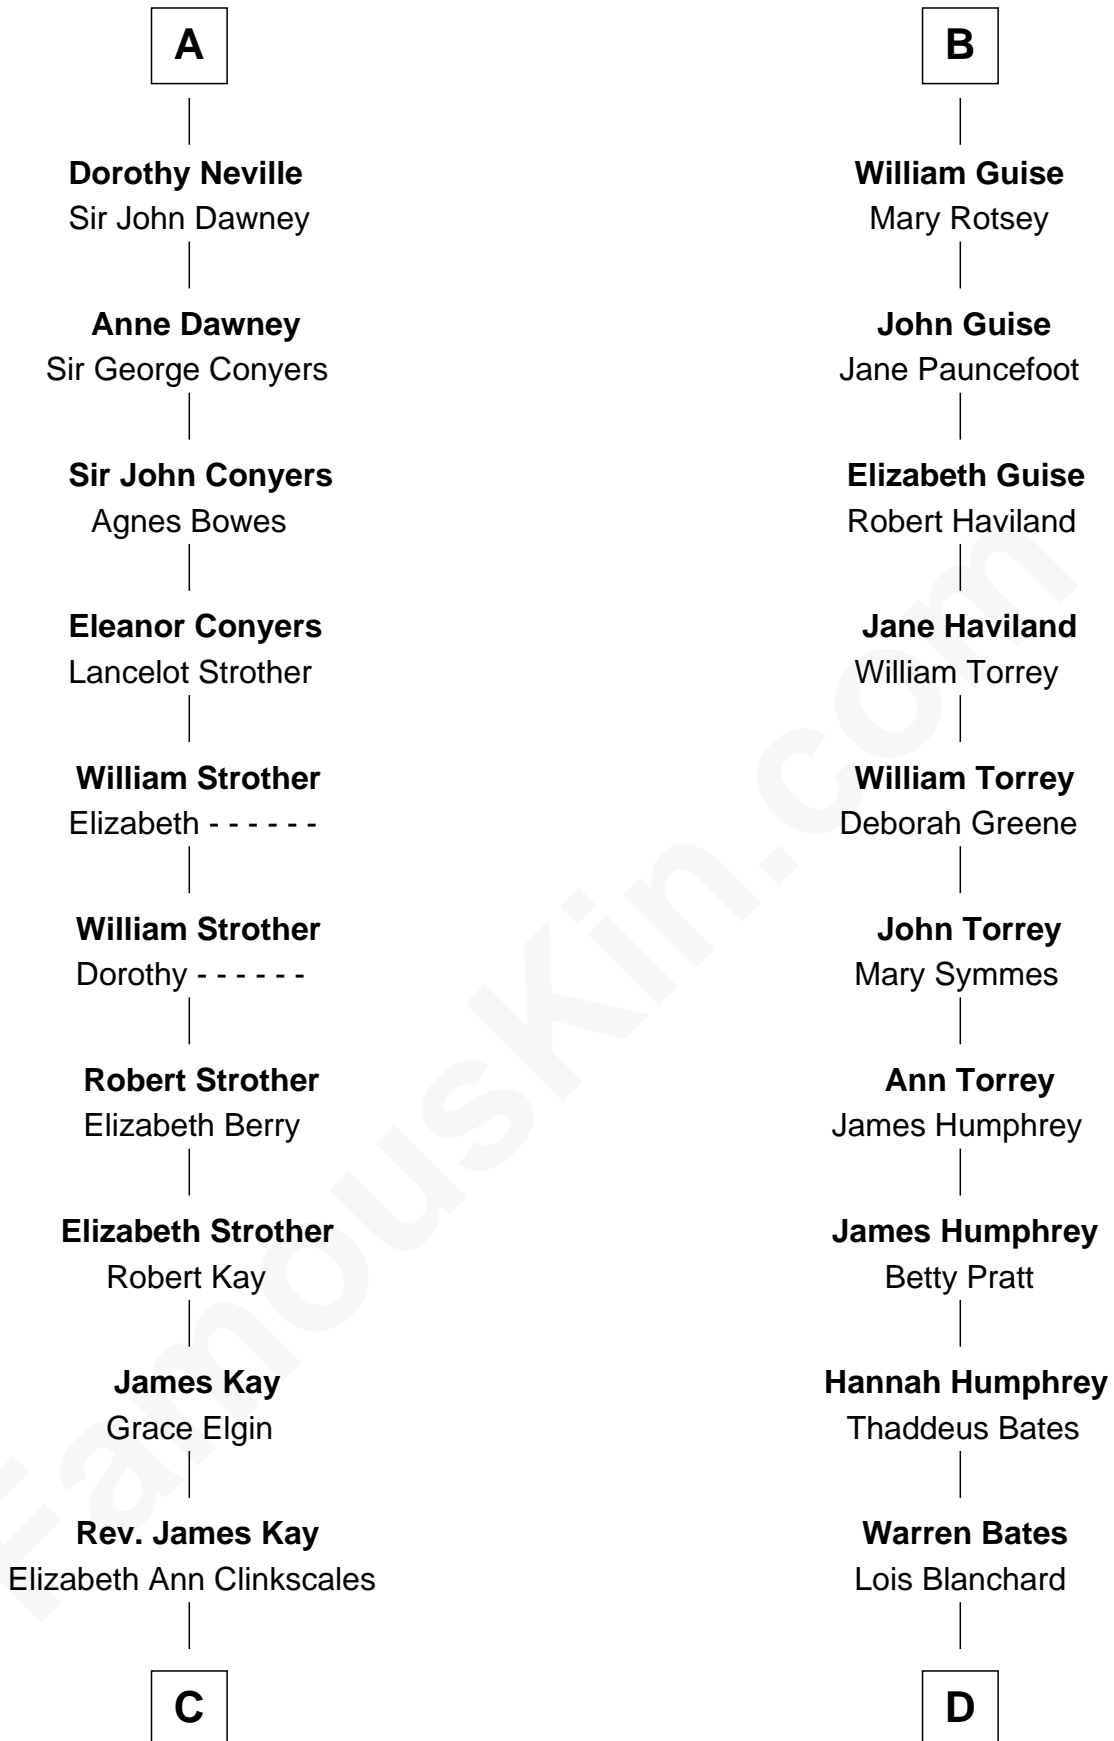

FamousKin.com Relationship Chart of

Jimmy Carter
39th U.S. President

21st cousin of

Hal Holbrook
TV and Movie Actor

Henry Plantagenet
Maud de Chaworth

C

Mary Kay
John Pratt

James E. Pratt
Sophronia C. Cowan

Nina Pratt
William Archibald Carter

Earl Carter
Lillian Gordy

Jimmy Carter
39th U.S. President

D

Jane White Bates
Allen Vining

Lois Bates Vining
George Holbrook

Allen Vining Holbrook
Minnie Alberta Rowe

Harold Rowe Holbrook
Aileen R. Davenport