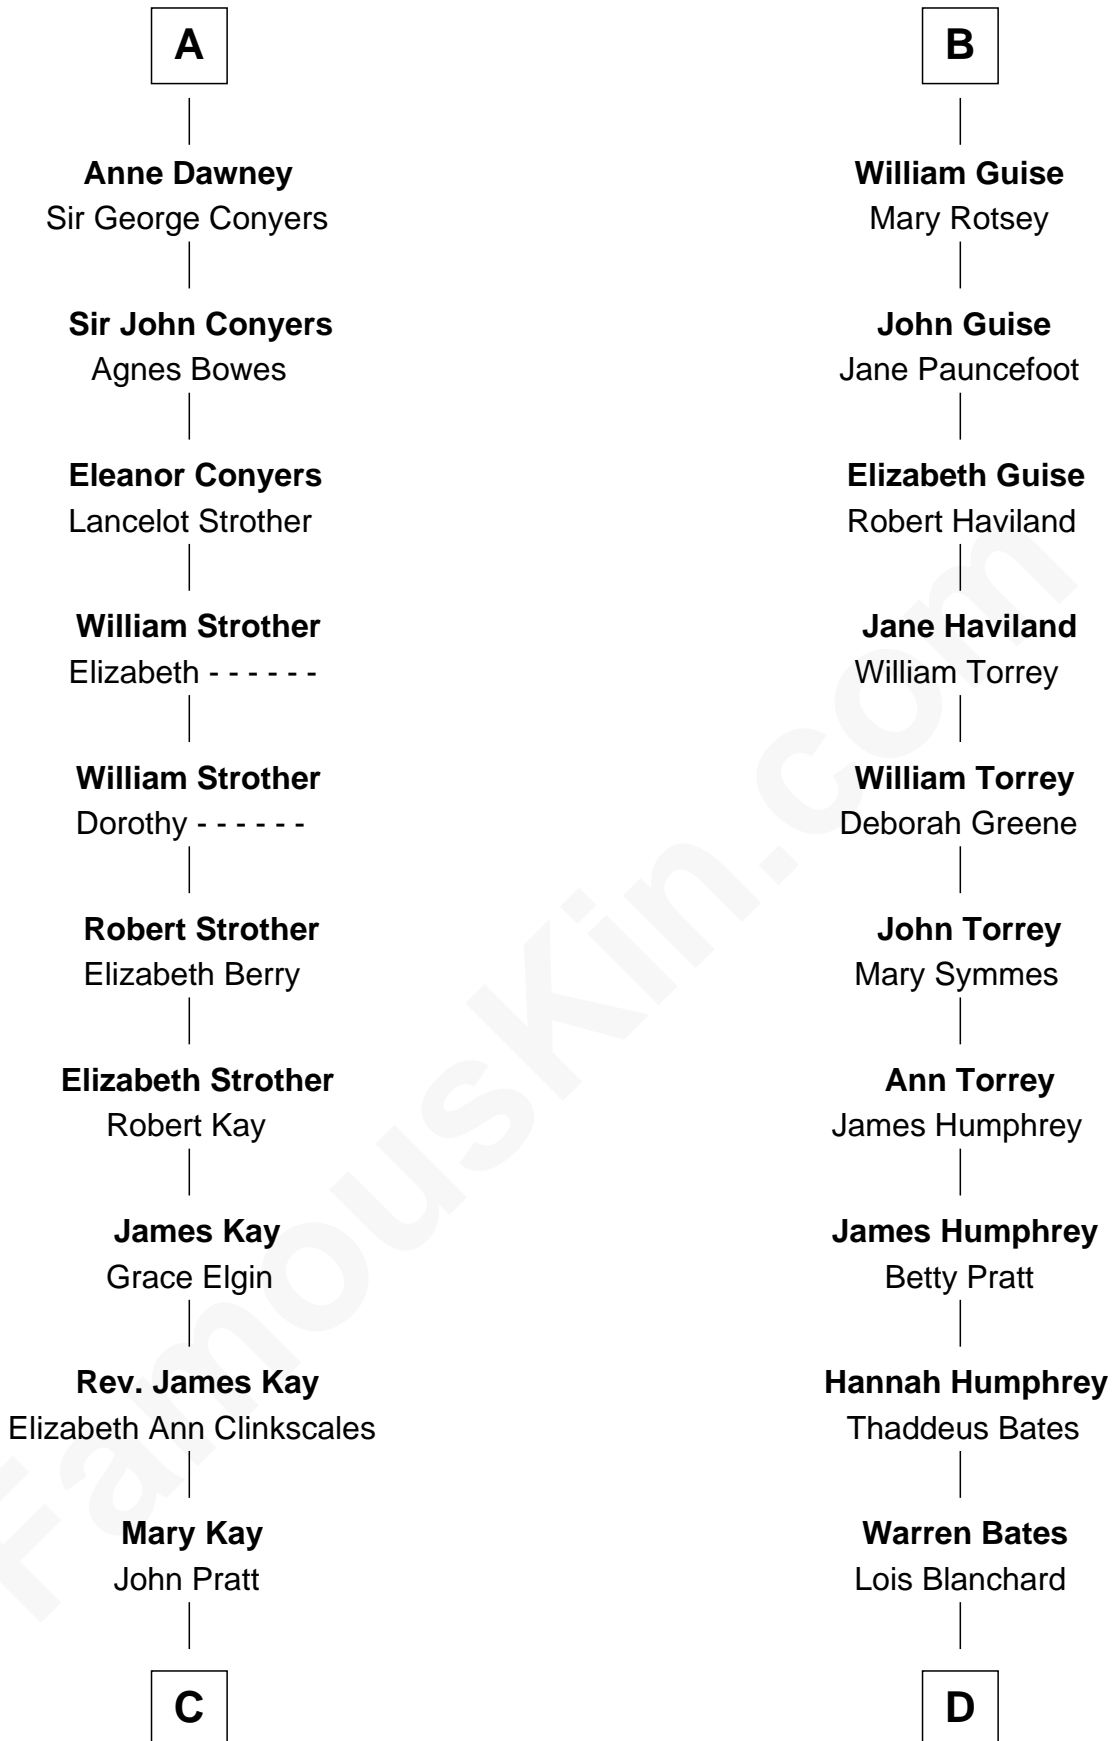

FamousKin.com Relationship Chart of

Jimmy Carter

39th U.S. President

20th cousin 1 time removed of

Hal Holbrook

TV and Movie Actor

Elizabeth de Badlesmere

*with husband
Sir William de Bohun*

*with husband
Sir Edmund Mortimer*

C

James E. Pratt
Sophronia C. Cowan

Nina Pratt
William Archibald Carter

Earl Carter
Lillian Gordy

Jimmy Carter
39th U.S. President

D

Jane White Bates
Allen Vining

Lois Bates Vining
George Holbrook

Allen Vining Holbrook
Minnie Alberta Rowe

Harold Rowe Holbrook
Aileen R. Davenport

Hal Holbrook
TV and Movie Actor