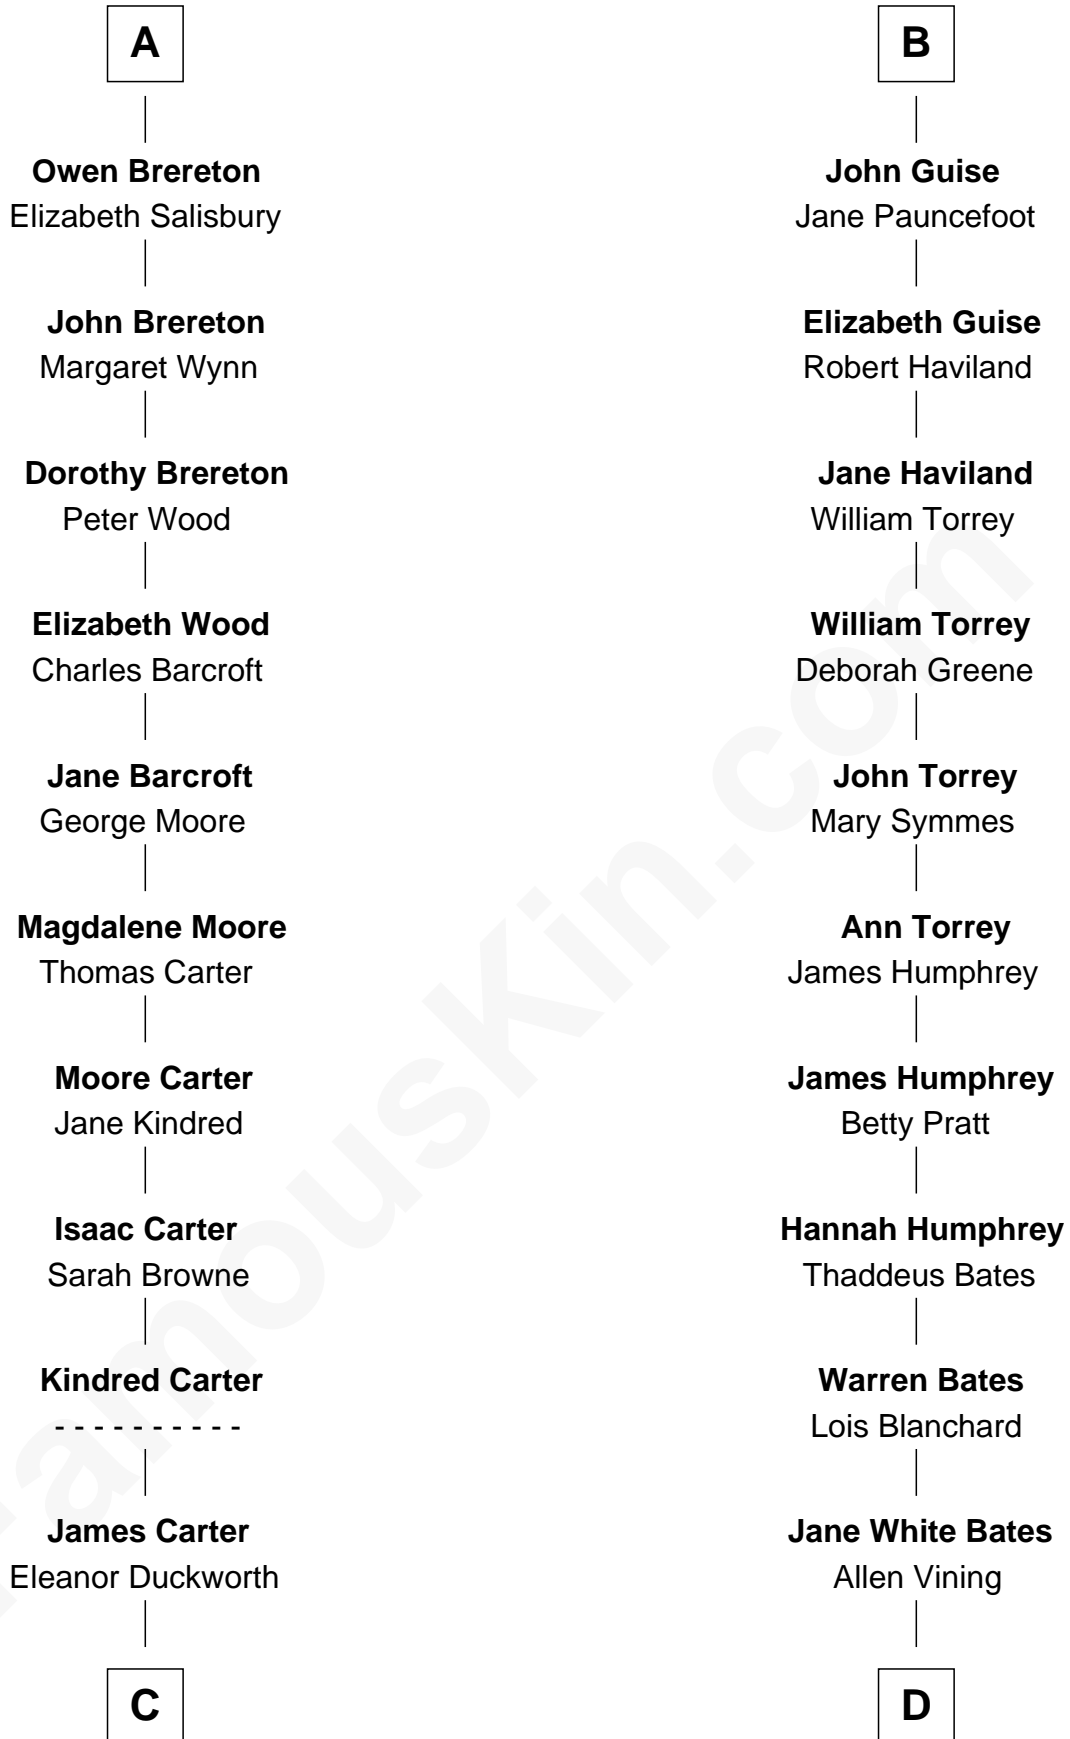

FamousKin.com Relationship Chart of

Jimmy Carter

39th U.S. President

20th cousin 1 time removed of

Hal Holbrook

TV and Movie Actor

Sir Robert de Holland

Maude la Zouche

C

Wiley Carter
Ann Ansley

Littleberry Walker Carter
Mary Ann Diligent Seals

William Archibald Carter
Nina Pratt

Earl Carter
Lillian Gordy

Jimmy Carter
39th U.S. President

D

Lois Bates Vining
George Holbrook

Allen Vining Holbrook
Minnie Alberta Rowe

Harold Rowe Holbrook
Aileen R. Davenport

Hal Holbrook
TV and Movie Actor

FamousKin.com