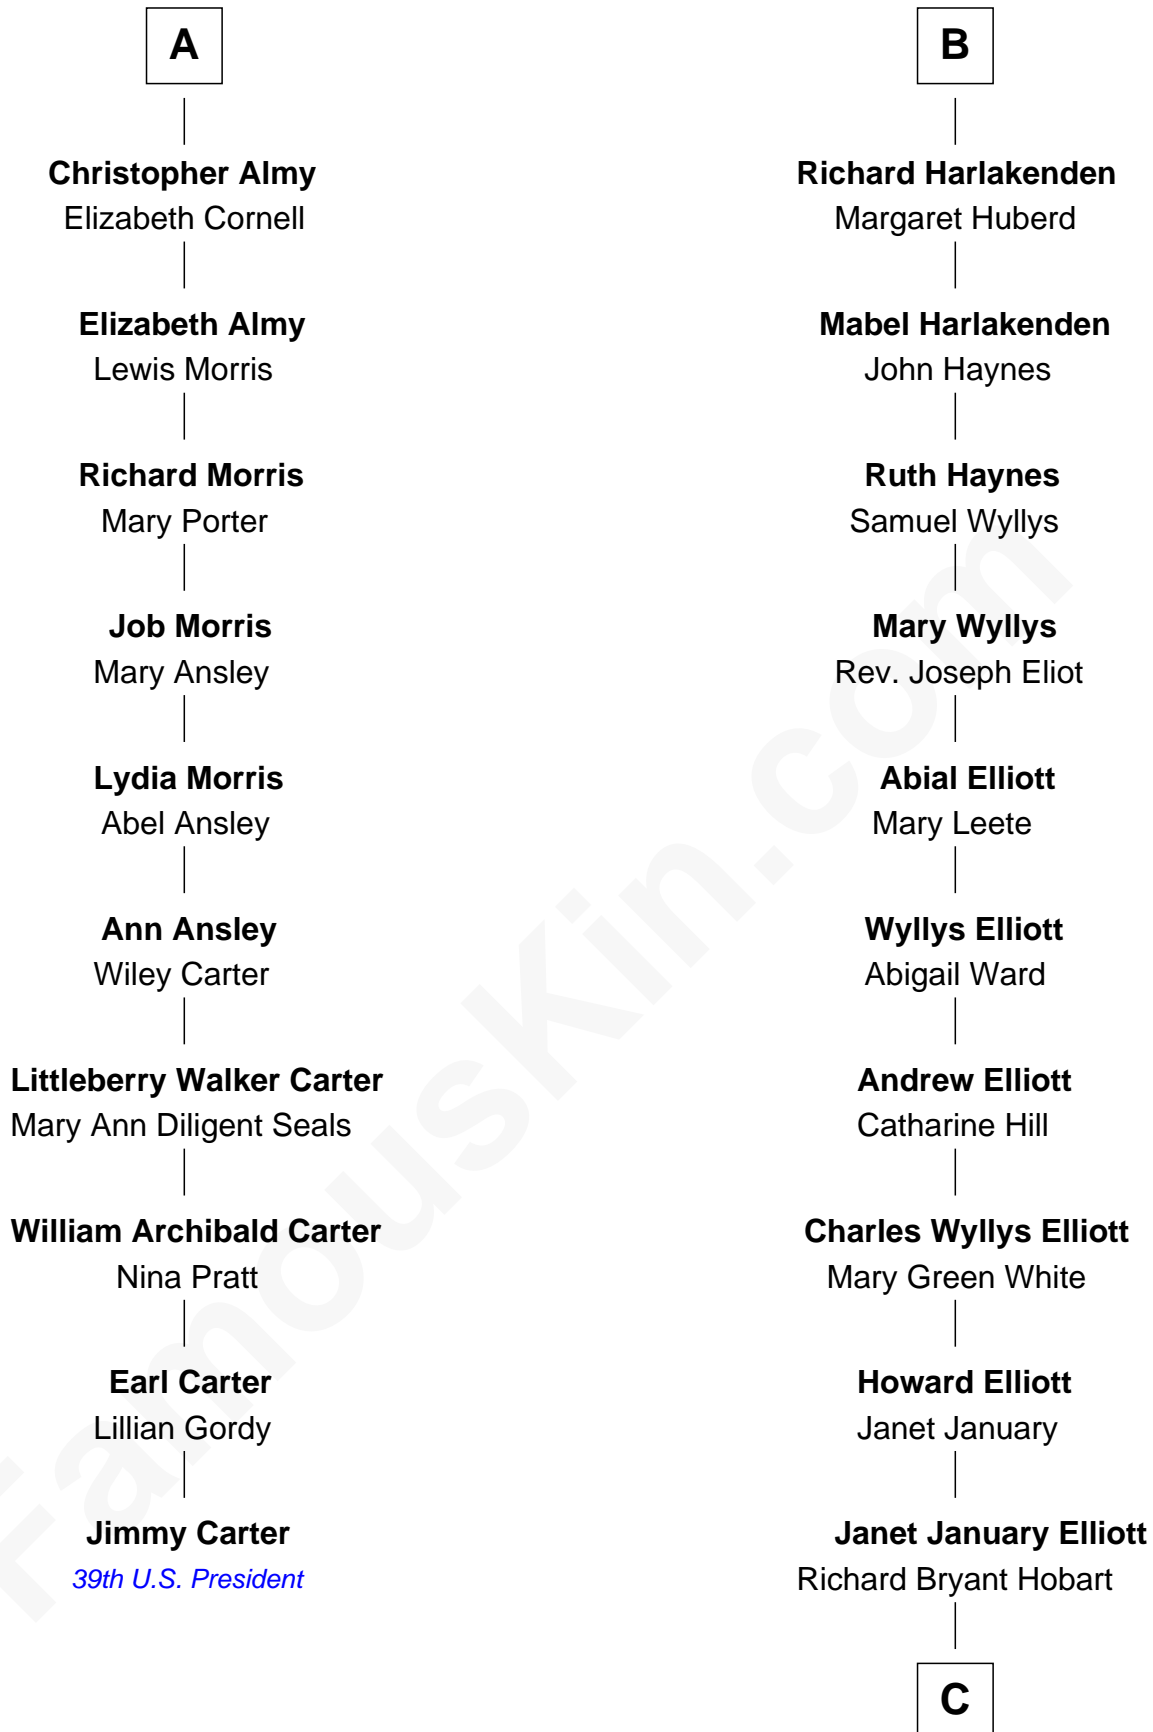

FamousKin.com Relationship Chart of

Jimmy Carter
39th U.S. President

16th cousin 2 times removed of

Ali Wentworth
TV Actress and Comedienne

C

Mable Bryant Hobart
Eric Bartlett Wentworth

Ali Wentworth
TV Actress and Comedienne

FamousKin.com

Ali Wentworth photo by [David Shankbone](#) (CC BY SA 3.0 DE)