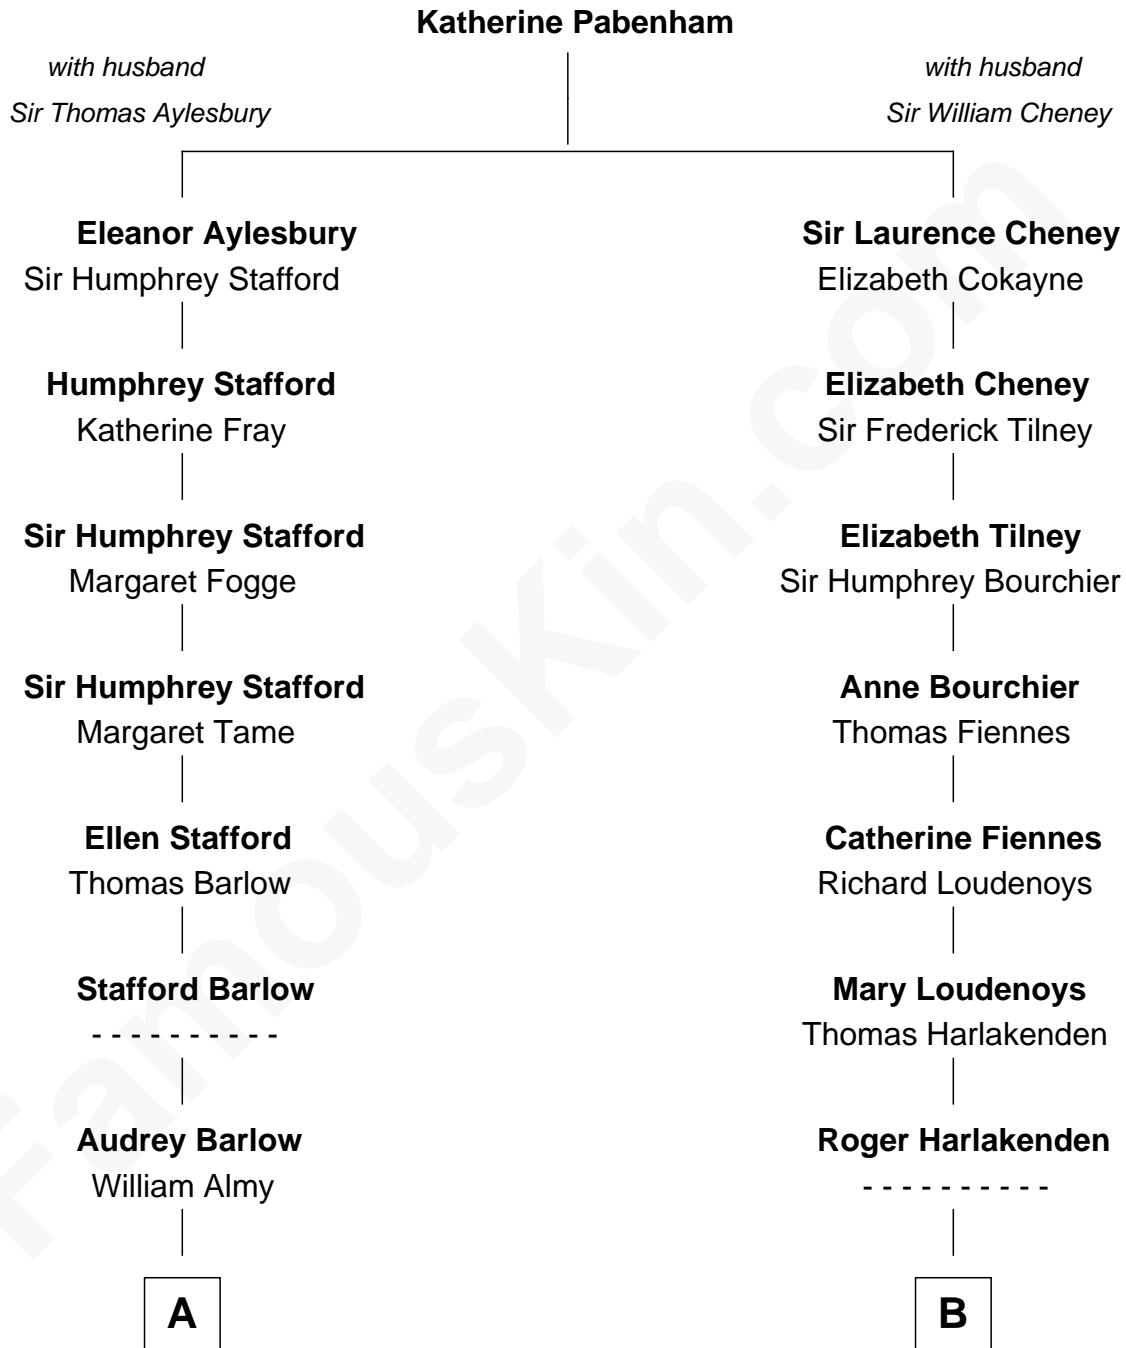

FamousKin.com Relationship Chart of

Jimmy Carter
39th U.S. President

16th cousin 2 times removed of

Ali Wentworth
TV Actress and Comedienne

C

Mable Bryant Hobart
Eric Bartlett Wentworth

Ali Wentworth
TV Actress and Comedienne

FamousKin.com

Ali Wentworth photo by [David Shankbone](#) (CC BY SA 3.0 DE)