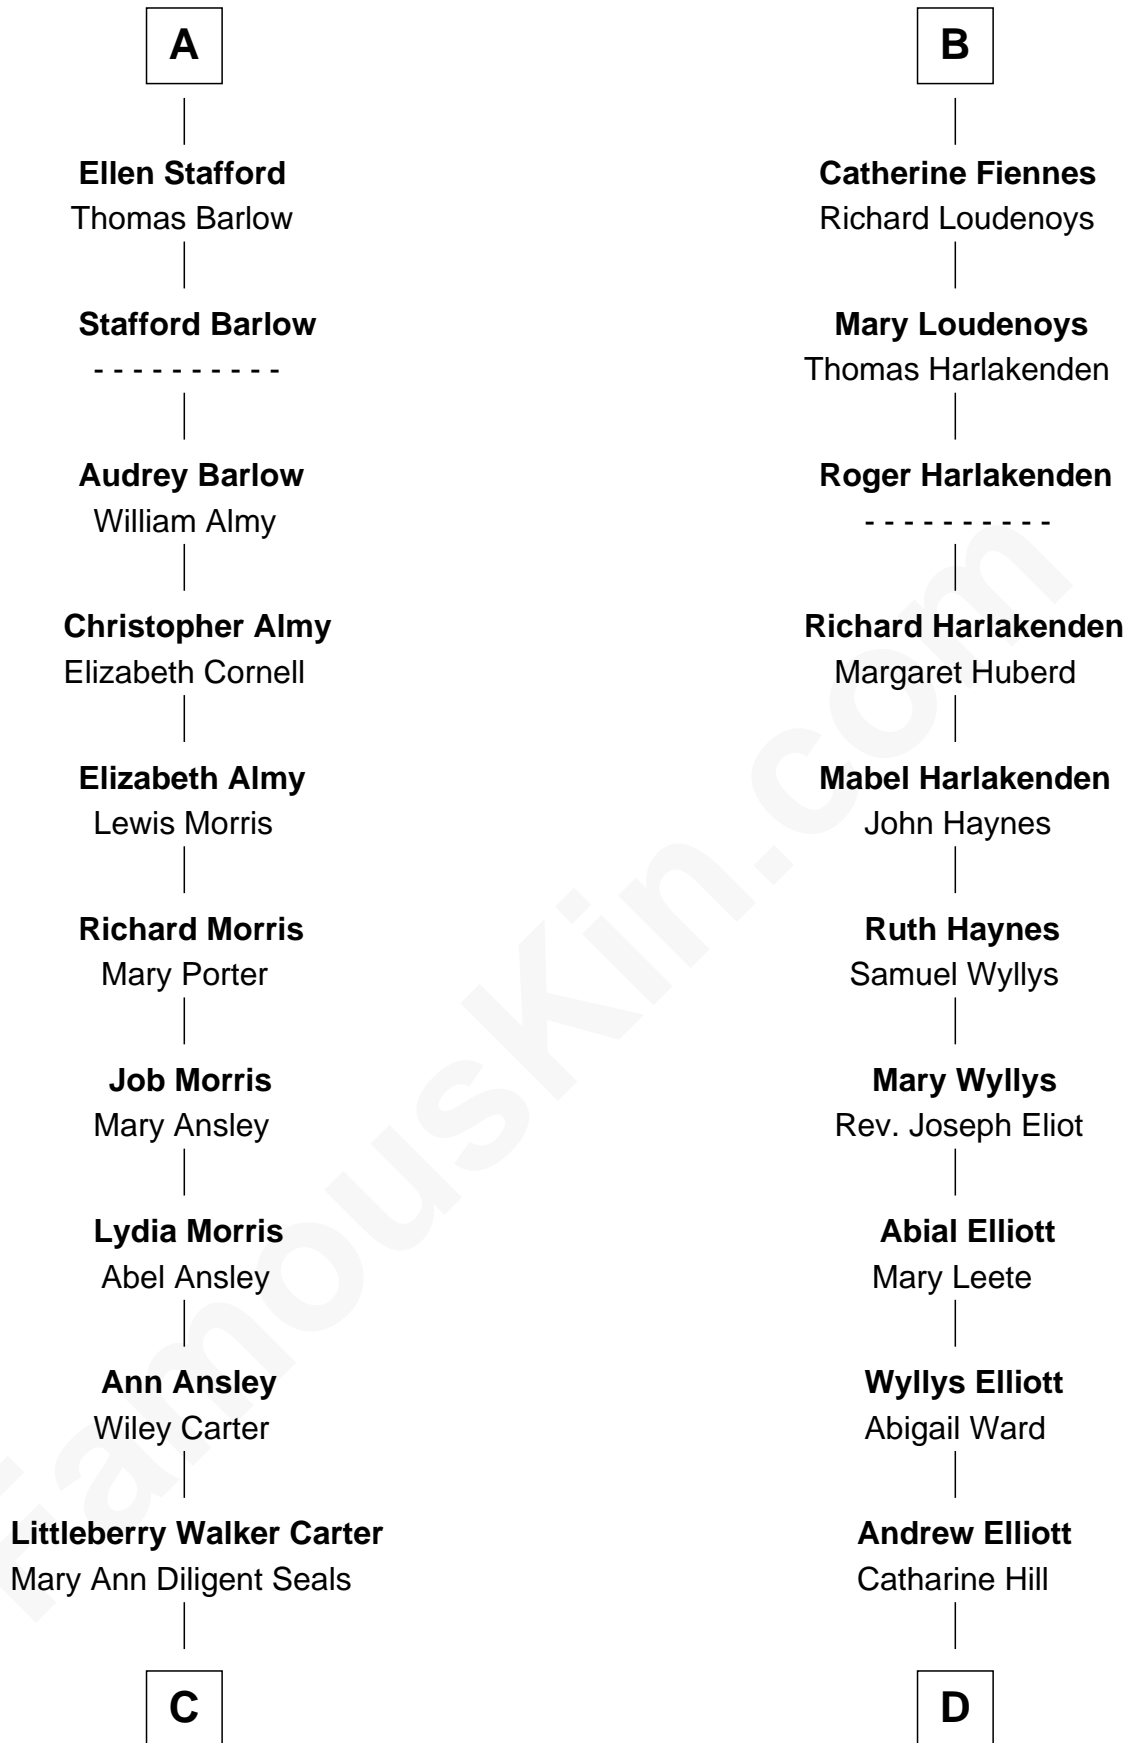

FamousKin.com Relationship Chart of

Jimmy Carter

39th U.S. President

19th cousin 2 times removed of

Ali Wentworth

TV Actress and Comedienne

Ralph de Stafford

*with wife
Katherine de Hastang*

Joan Dacre

Sir Richard Fiennes

Sir John Fiennes

Alice FitzHugh

Thomas Fiennes

Anne Bouchier

B

C

William Archibald Carter

Nina Pratt

Earl Carter

Lillian Gordy

Jimmy Carter

39th U.S. President

D

Charles Wyllys Elliott

Mary Green White

Howard Elliott

Janet January

Janet January Elliott

Richard Bryant Hobart

Mable Bryant Hobart

Eric Bartlett Wentworth

Ali Wentworth