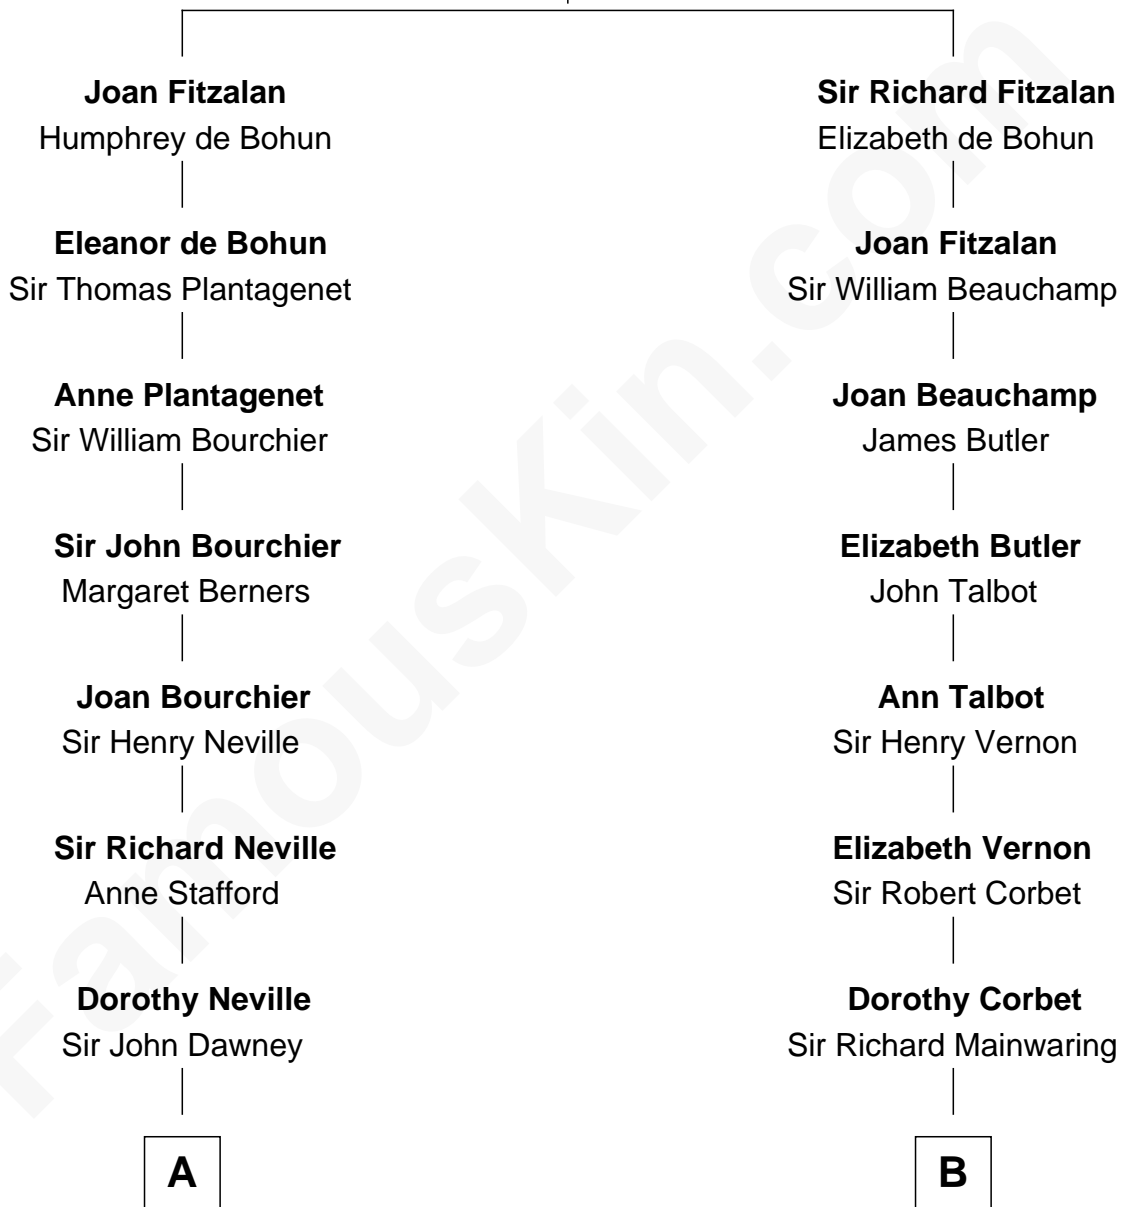

FamousKin.com Relationship Chart of

Jimmy Carter

39th U.S. President

20th cousin 1 time removed of

Amber Stevens West

TV and Movie Actress

Richard Fitzalan
Eleanor Plantagenet

C

James E. Pratt
Sophronia C. Cowan

Nina Pratt
William Archibald Carter

Earl Carter
Lillian Gordy

Jimmy Carter
39th U.S. President

D

Josey Chaffee Cook
Julianne Frances Taylor

Frances Jemima Cook
Albert Baas

LaVerne M. Baas
Keith Karl Ingstad