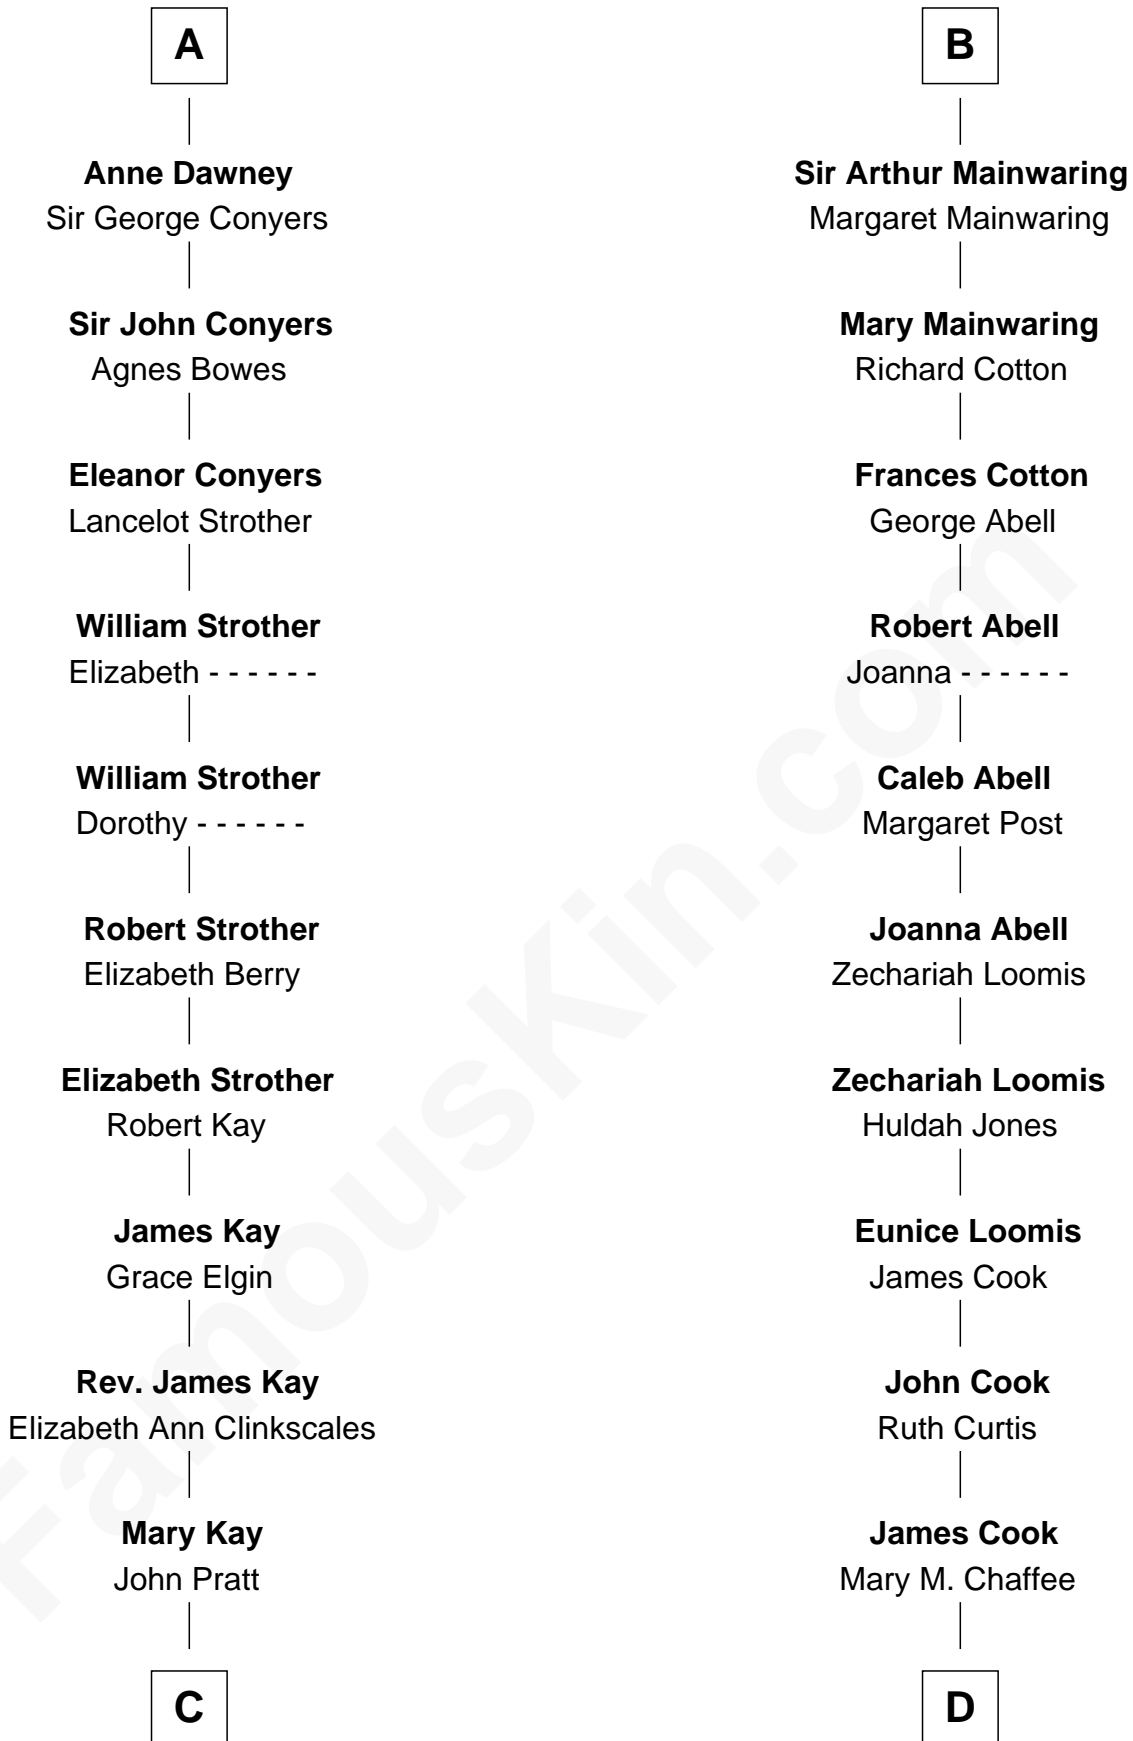

FamousKin.com Relationship Chart of

Jimmy Carter

39th U.S. President

20th cousin 1 time removed of

Amber Stevens West

TV and Movie Actress

Richard Fitzalan
Eleanor Plantagenet

C

James E. Pratt
Sophronia C. Cowan

Nina Pratt
William Archibald Carter

Earl Carter
Lillian Gordy

Jimmy Carter
39th U.S. President

D

Josey Chaffee Cook
Julianne Frances Taylor

Frances Jemima Cook
Albert Baas

LaVerne M. Baas
Keith Karl Ingstad