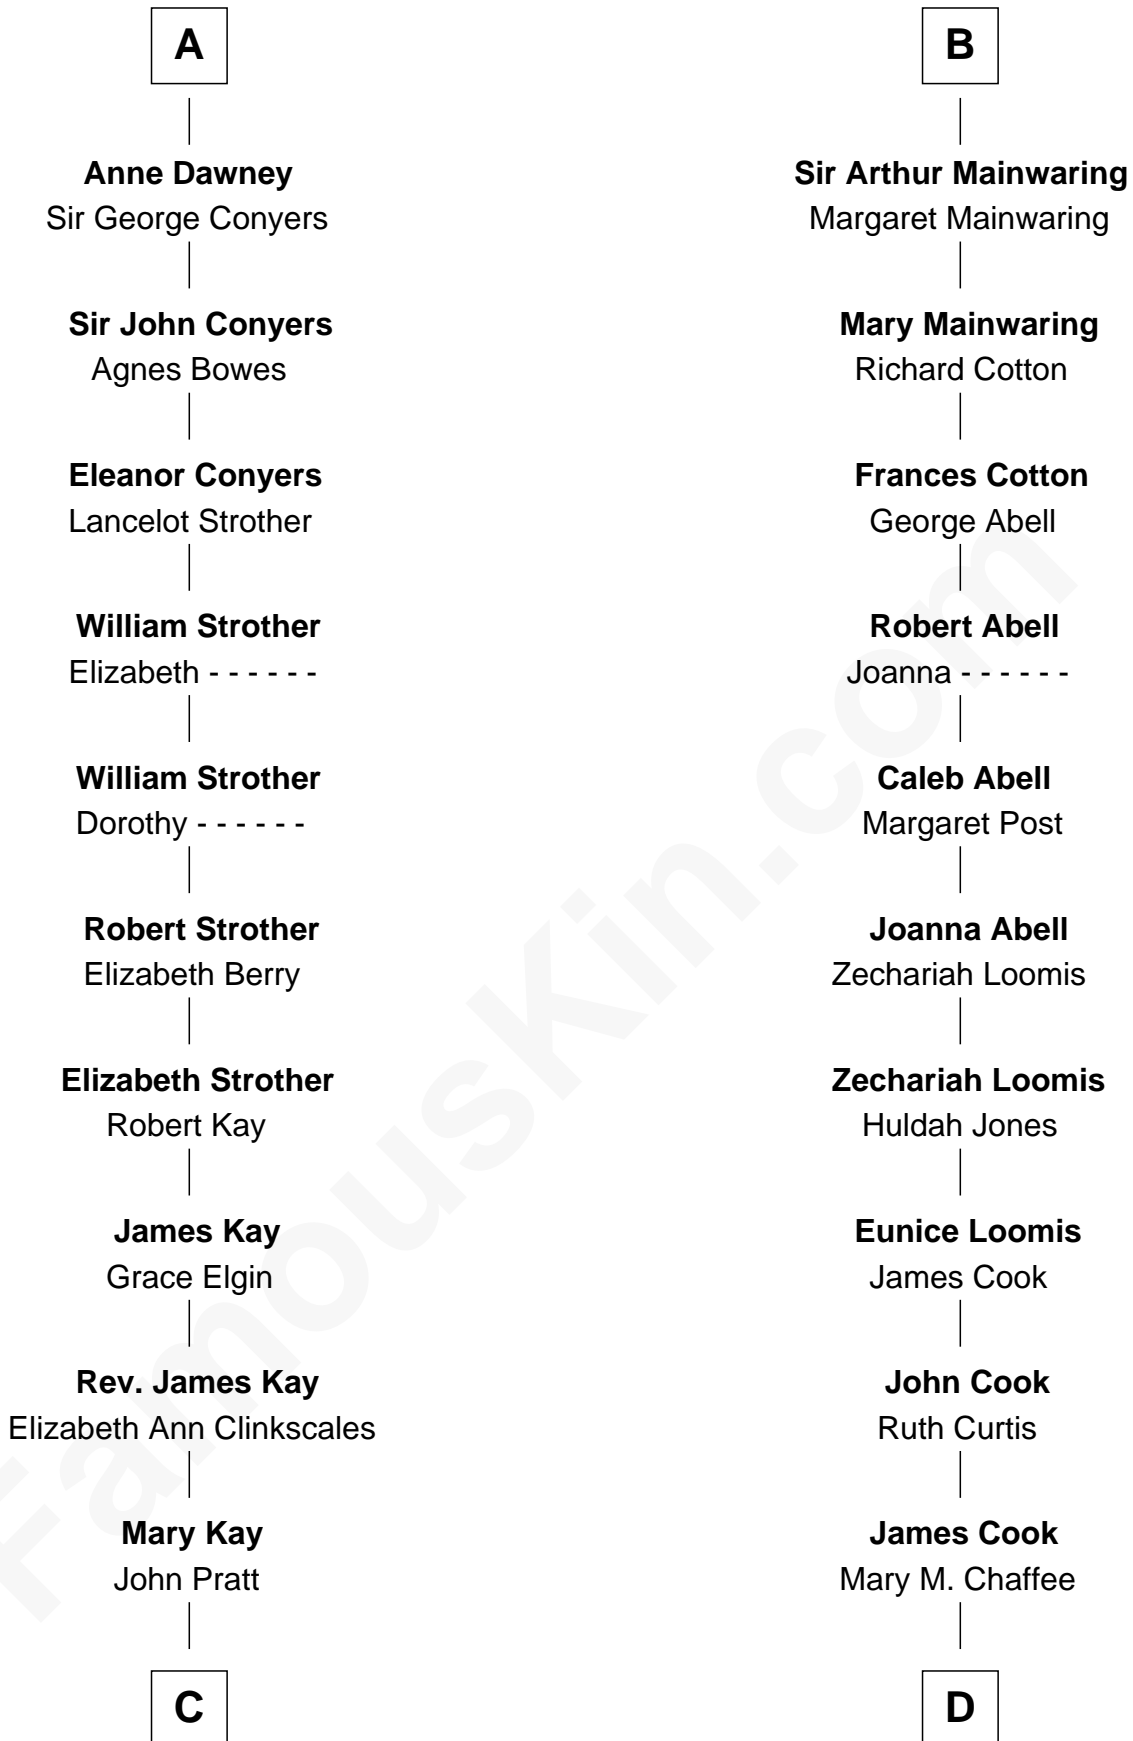

FamousKin.com Relationship Chart of

Jimmy Carter

39th U.S. President

20th cousin 1 time removed of

Amber Stevens West

TV and Movie Actress

Sir William de Bohun
Elizabeth de Badlesmere

C

James E. Pratt
Sophronia C. Cowan

Nina Pratt
William Archibald Carter

Earl Carter
Lillian Gordy

Jimmy Carter
39th U.S. President

D

Josey Chaffee Cook
Julianne Frances Taylor

Frances Jemima Cook
Albert Baas

LaVerne M. Baas
Keith Karl Ingstad