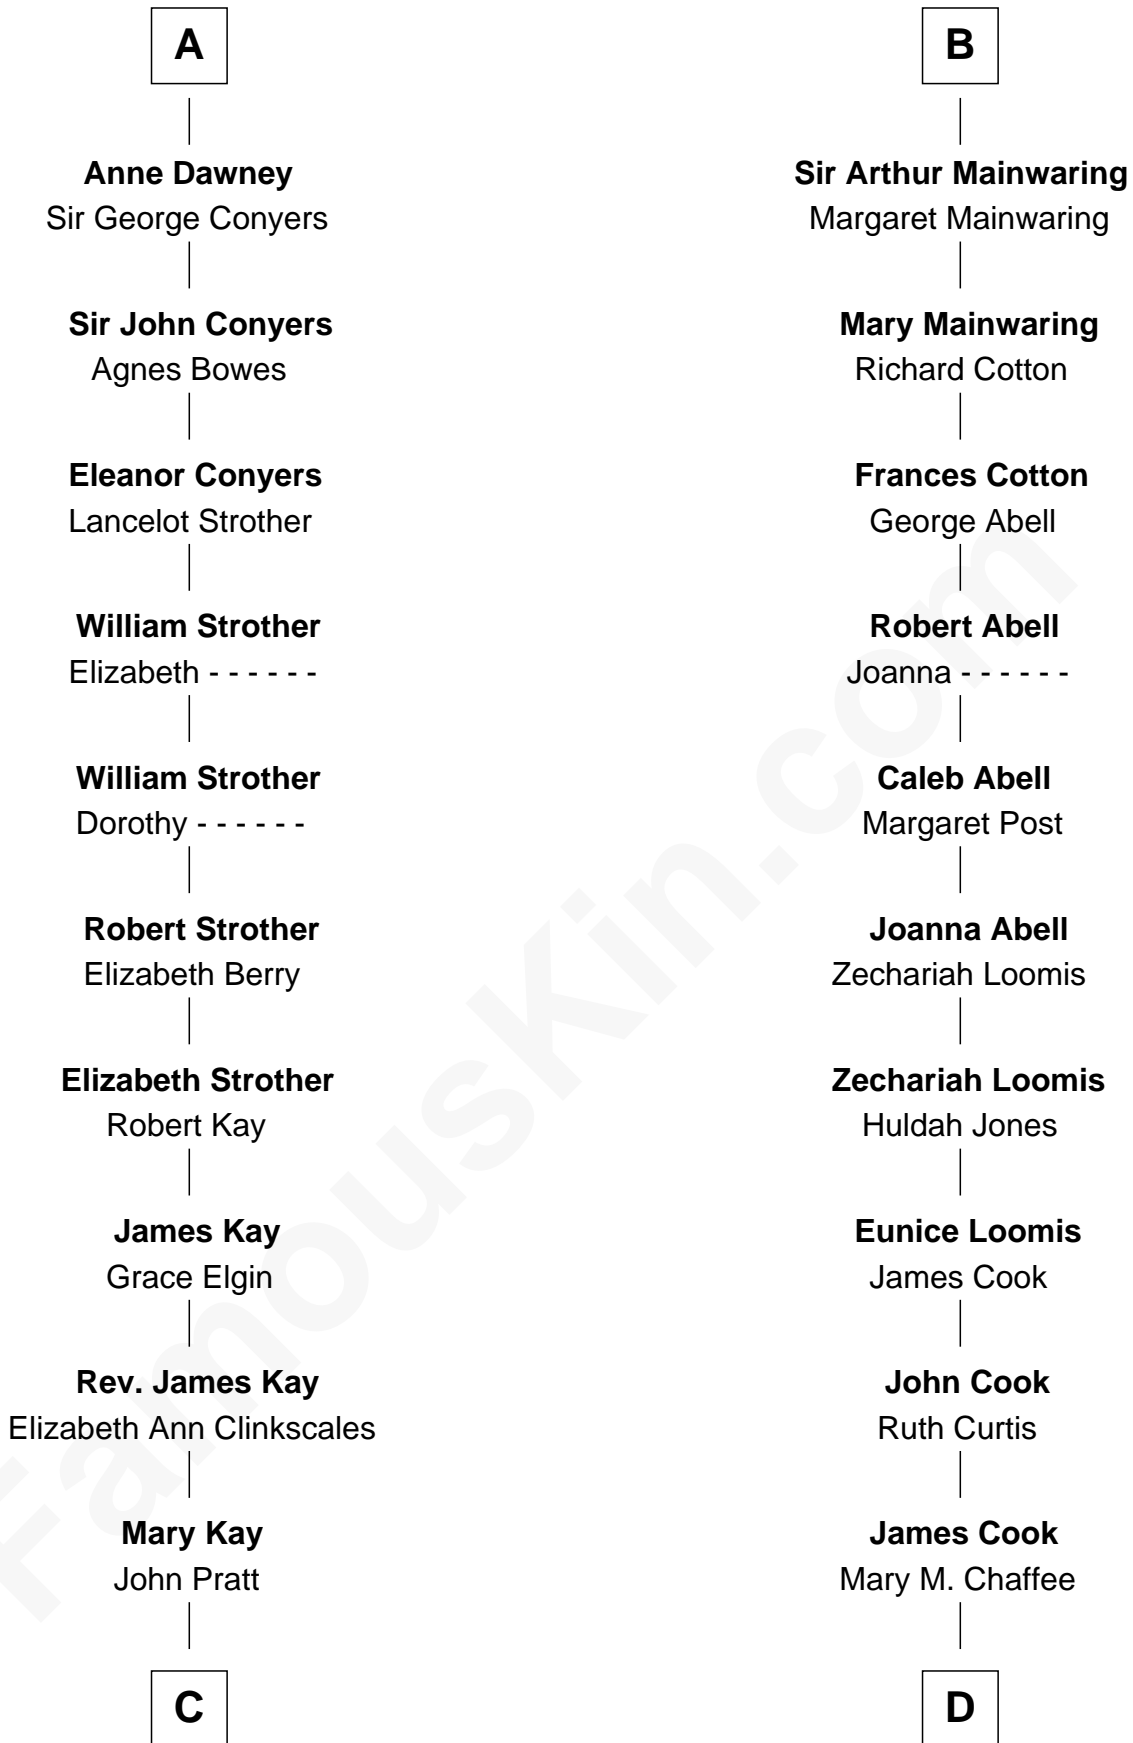

# FamousKin.com Relationship Chart of

**Jimmy Carter**  
39th U.S. President

20th cousin of

**Shadoe Stevens**  
Radio Disc Jockey

**Richard Fitzalan**  
Eleanor Plantagenet

**C**

**James E. Pratt**  
Sophronia C. Cowan

**Nina Pratt**  
William Archibald Carter

**Earl Carter**  
Lillian Gordy

**Jimmy Carter**  
*39th U.S. President*

**D**

**Josey Chaffee Cook**  
Julianne Frances Taylor

**Frances Jemima Cook**  
Albert Baas