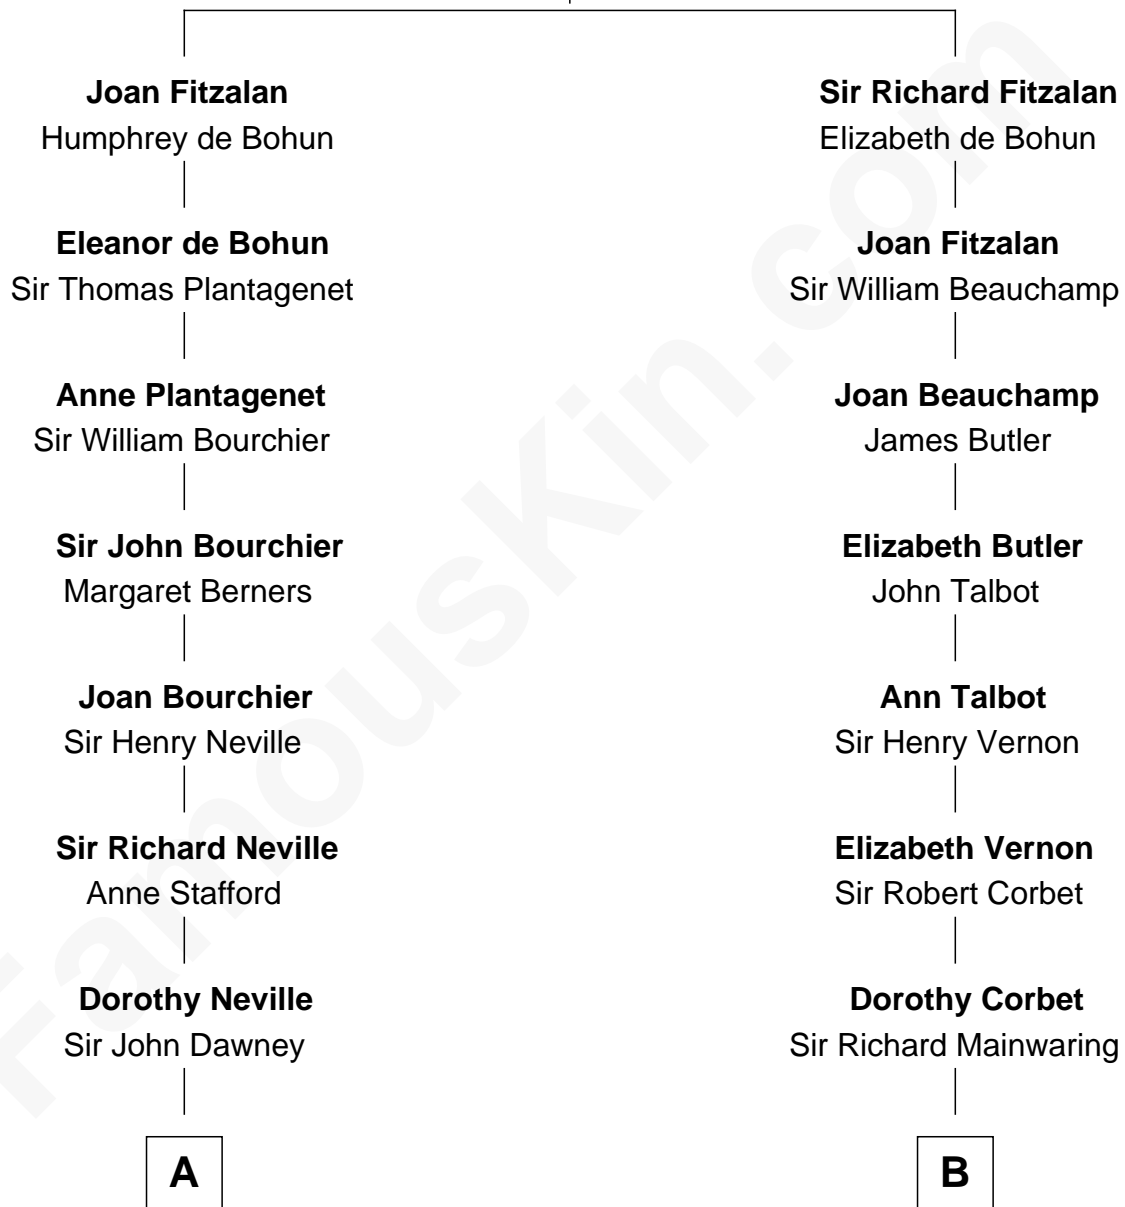

# FamousKin.com Relationship Chart of

**Jimmy Carter**  
39th U.S. President

20th cousin of

**Shadoe Stevens**  
Radio Disc Jockey

**Richard Fitzalan**  
Eleanor Plantagenet

**C**

**James E. Pratt**  
Sophronia C. Cowan

**Nina Pratt**  
William Archibald Carter

**Earl Carter**  
Lillian Gordy

**Jimmy Carter**  
*39th U.S. President*

**D**

**Josey Chaffee Cook**  
Julianne Frances Taylor

**Frances Jemima Cook**  
Albert Baas