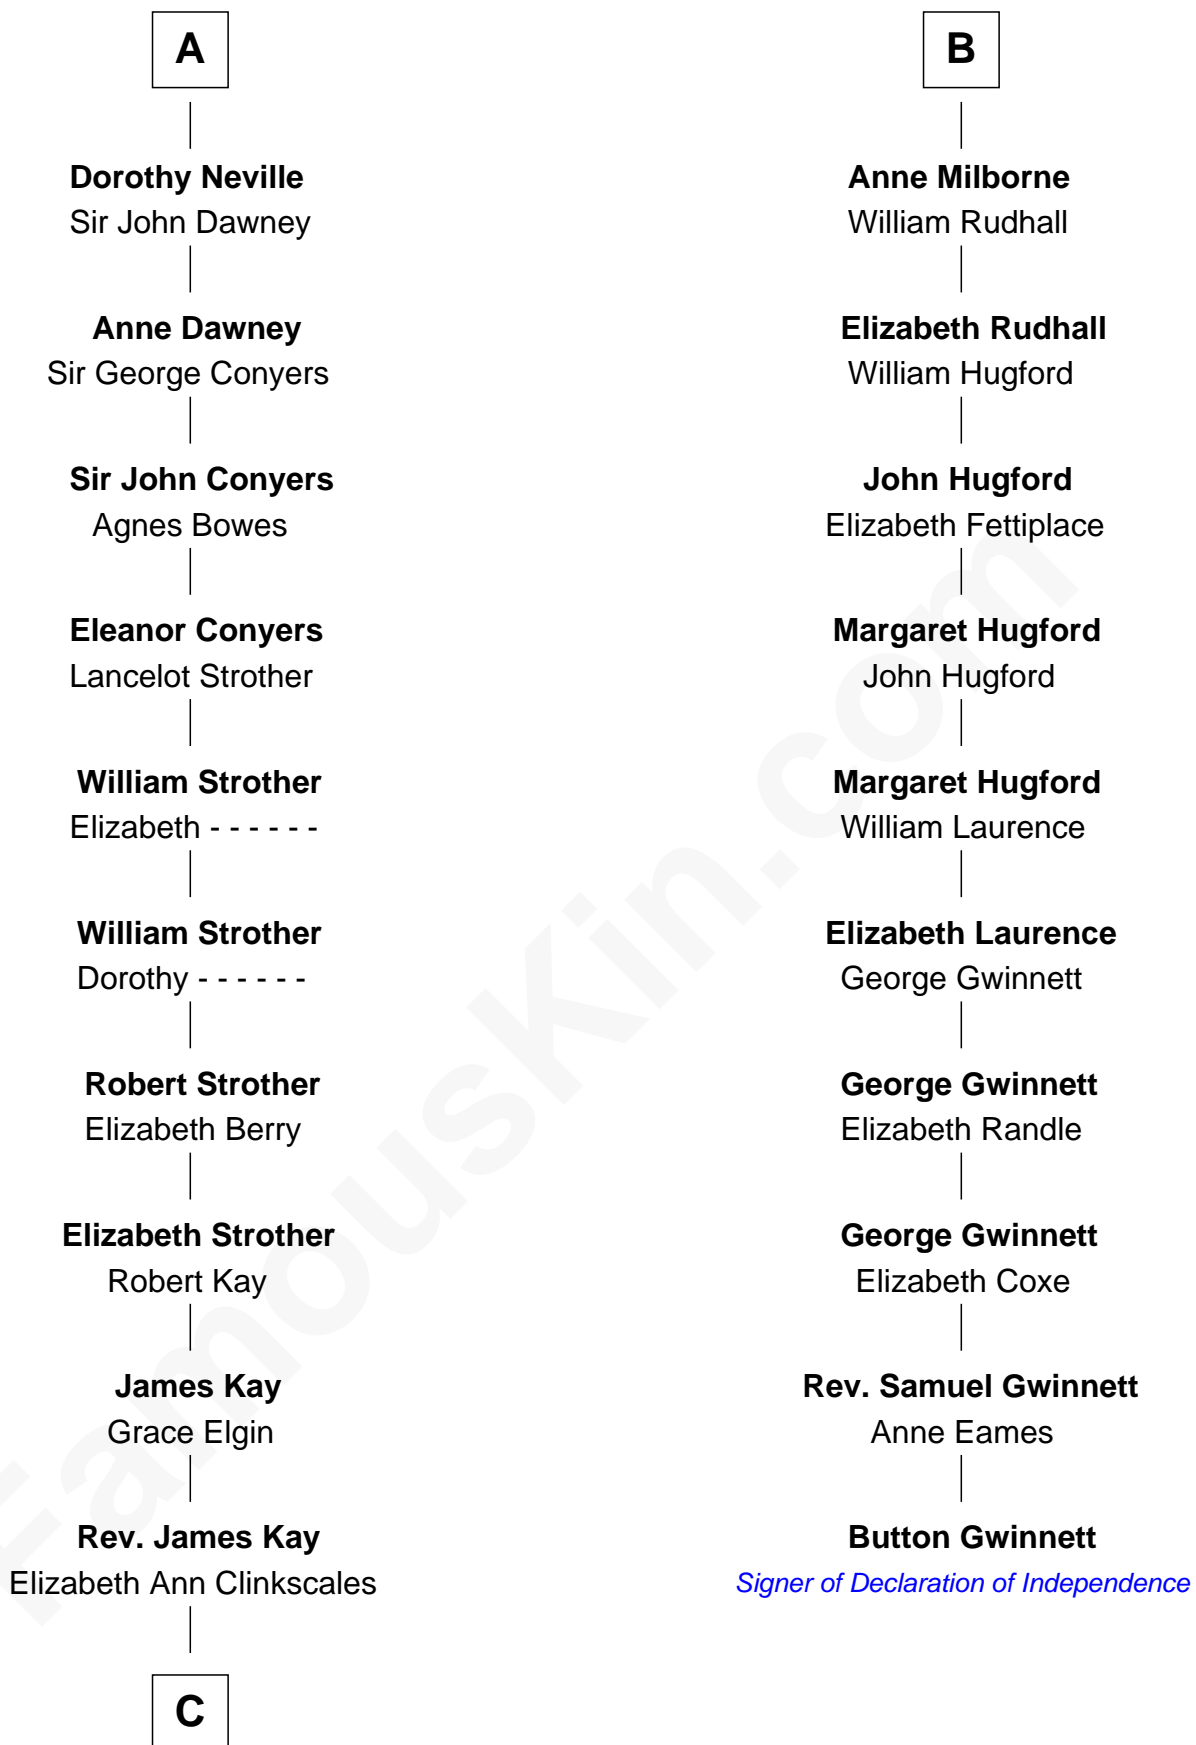

FamousKin.com Relationship Chart of

Jimmy Carter

39th U.S. President

16th cousin 5 times removed of

Button Gwinnett

Signer of the Declaration of Independence

Sir Edmund Mortimer

Margaret de Fiennes

C

—
Mary Kay
John Pratt

—
James E. Pratt
Sophronia C. Cowan

—
Nina Pratt
William Archibald Carter

—
Earl Carter
Lillian Gordy

—
Jimmy Carter
39th U.S. President

FamousKin.com