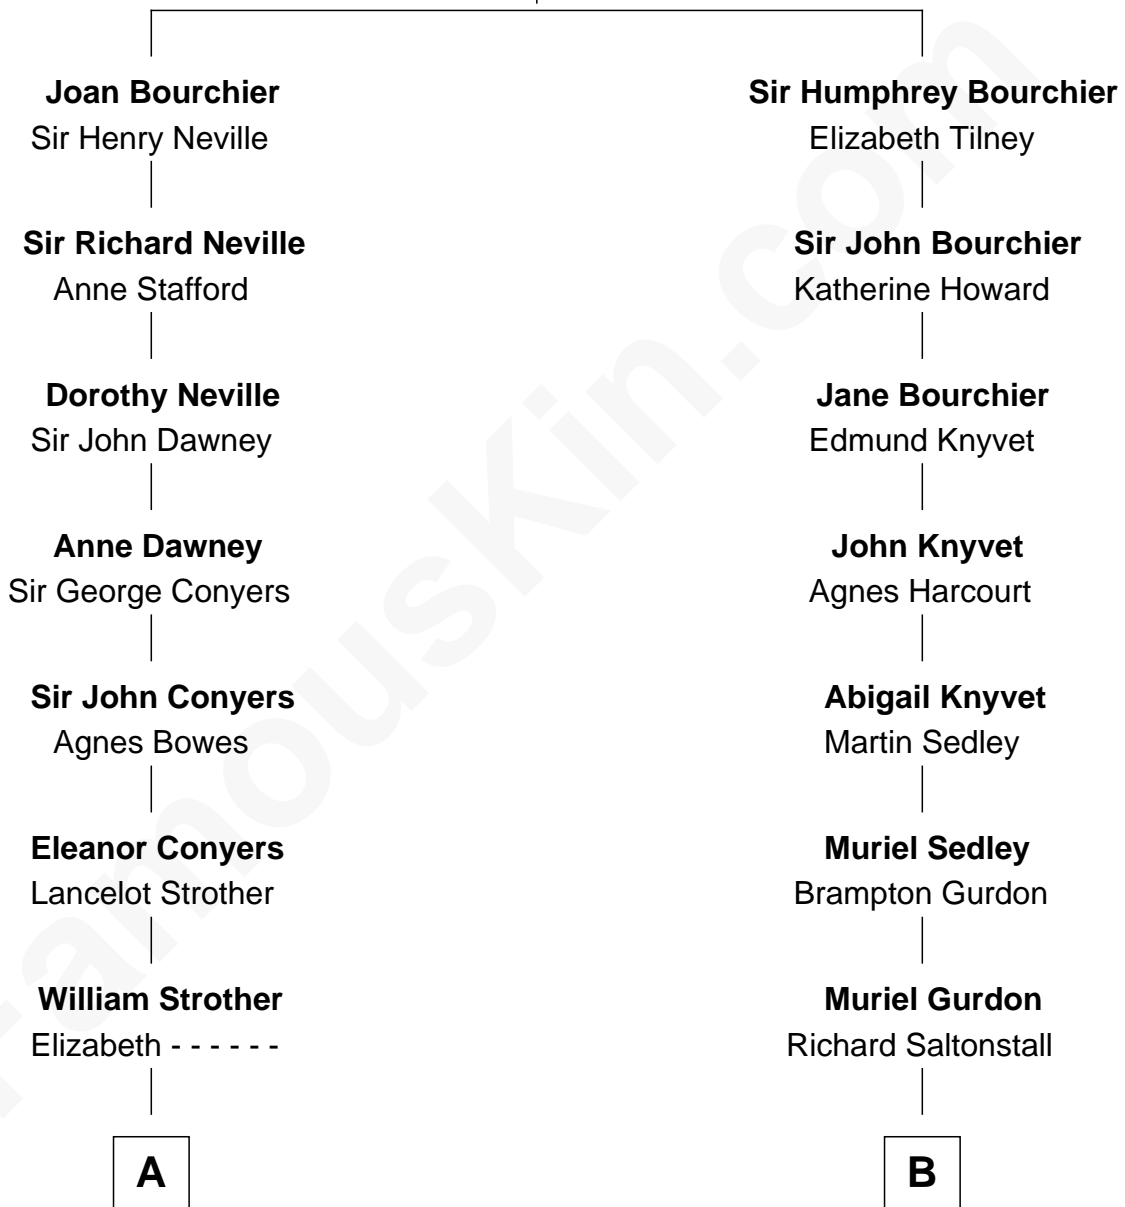

FamousKin.com Relationship Chart of

Jimmy Carter

39th U.S. President

16th cousin 1 time removed of

Angela Y. Davis

Civil Rights Activist and former Black Panther

Sir John Bouchier

Margaret Berners

Angela Y. Davis photo by [Bernard Gotfryd](#)