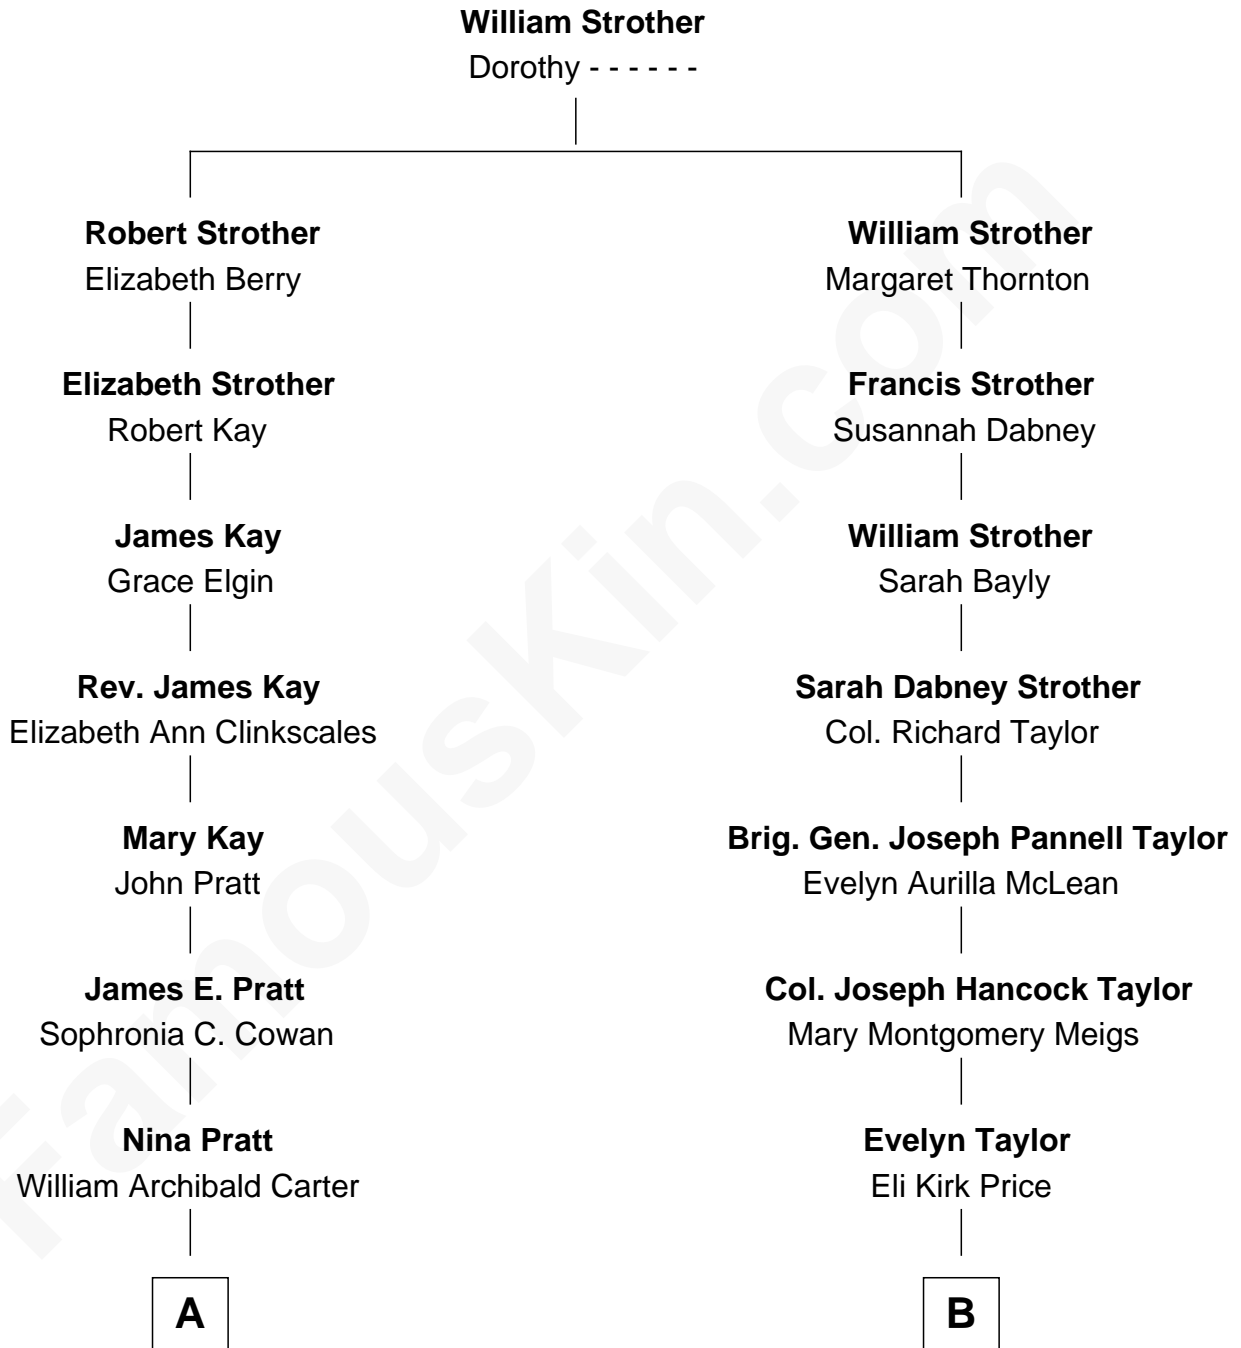

FamousKin.com Relationship Chart of

Jimmy Carter

39th U.S. President

8th cousin 1 time removed of

Parker Stevenson

TV and Movie Actor

A

Earl Carter
Lillian Gordy

Jimmy Carter
39th U.S. President

B

Philip Price
Sarah Meade Harrison

Sarah Meade Price
Richard Stevenson Parker

Parker Stevenson
TV and Movie Actor

FamousKin.com