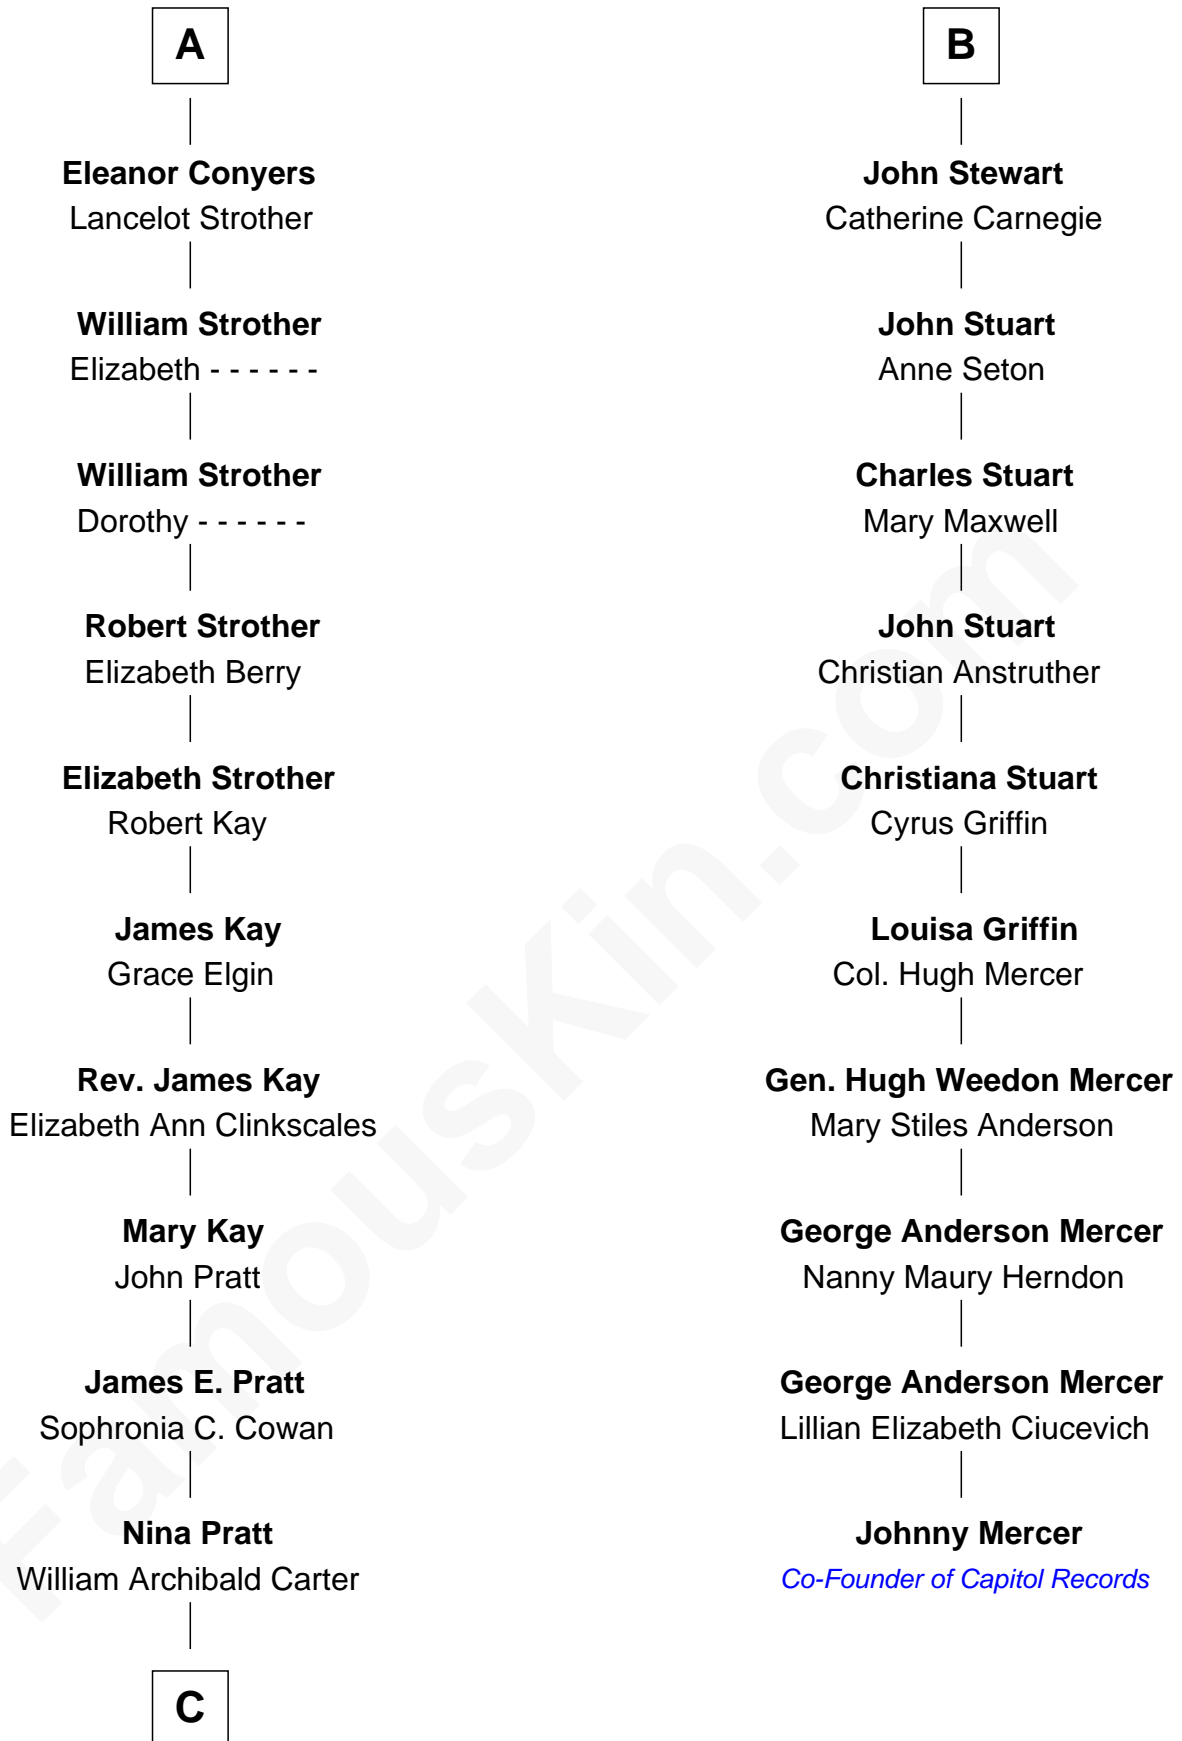

FamousKin.com Relationship Chart of

Jimmy Carter

39th U.S. President

16th cousin 2 times removed of

Johnny Mercer

Songwriter and Co-Founder of Capitol Records

John of Gaunt

Katherine Roet

C

—
Earl Carter
Lillian Gordy

—
Jimmy Carter
39th U.S. President

FamousKin.com