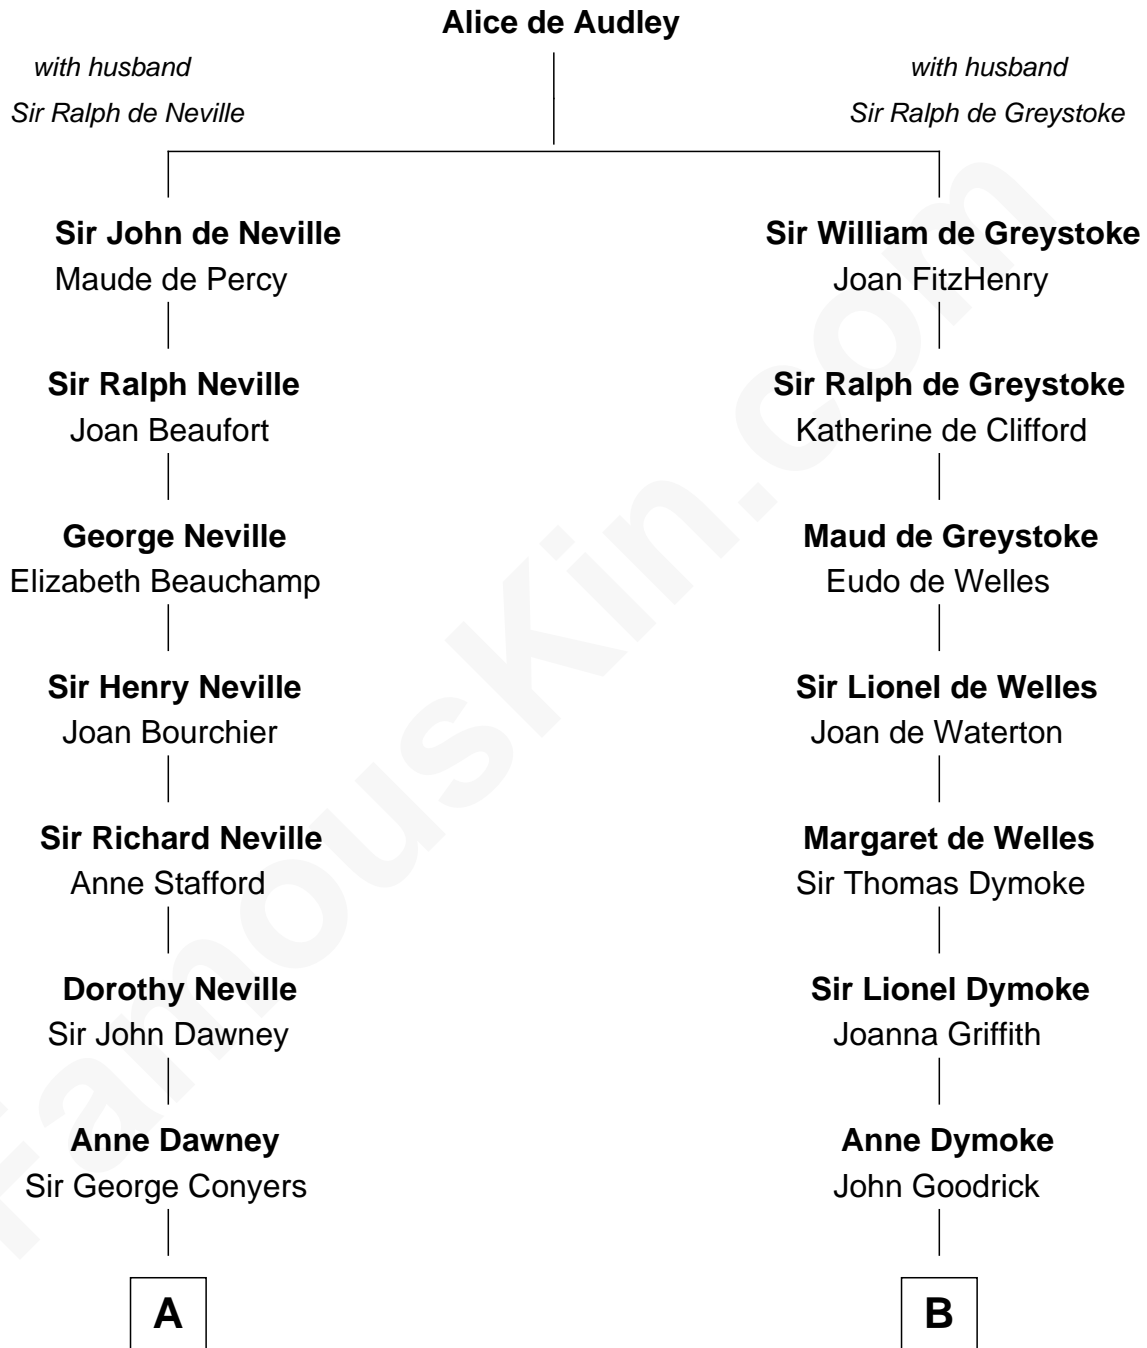

FamousKin.com Relationship Chart of

Jimmy Carter

39th U.S. President

18th cousin 1 time removed of

Robert Frost

Poet and Playwright

C

Nina Pratt

William Archibald Carter

Earl Carter

Lillian Gordy

Jimmy Carter

39th U.S. President

D

William Prescott Frost

Isabella Moodie