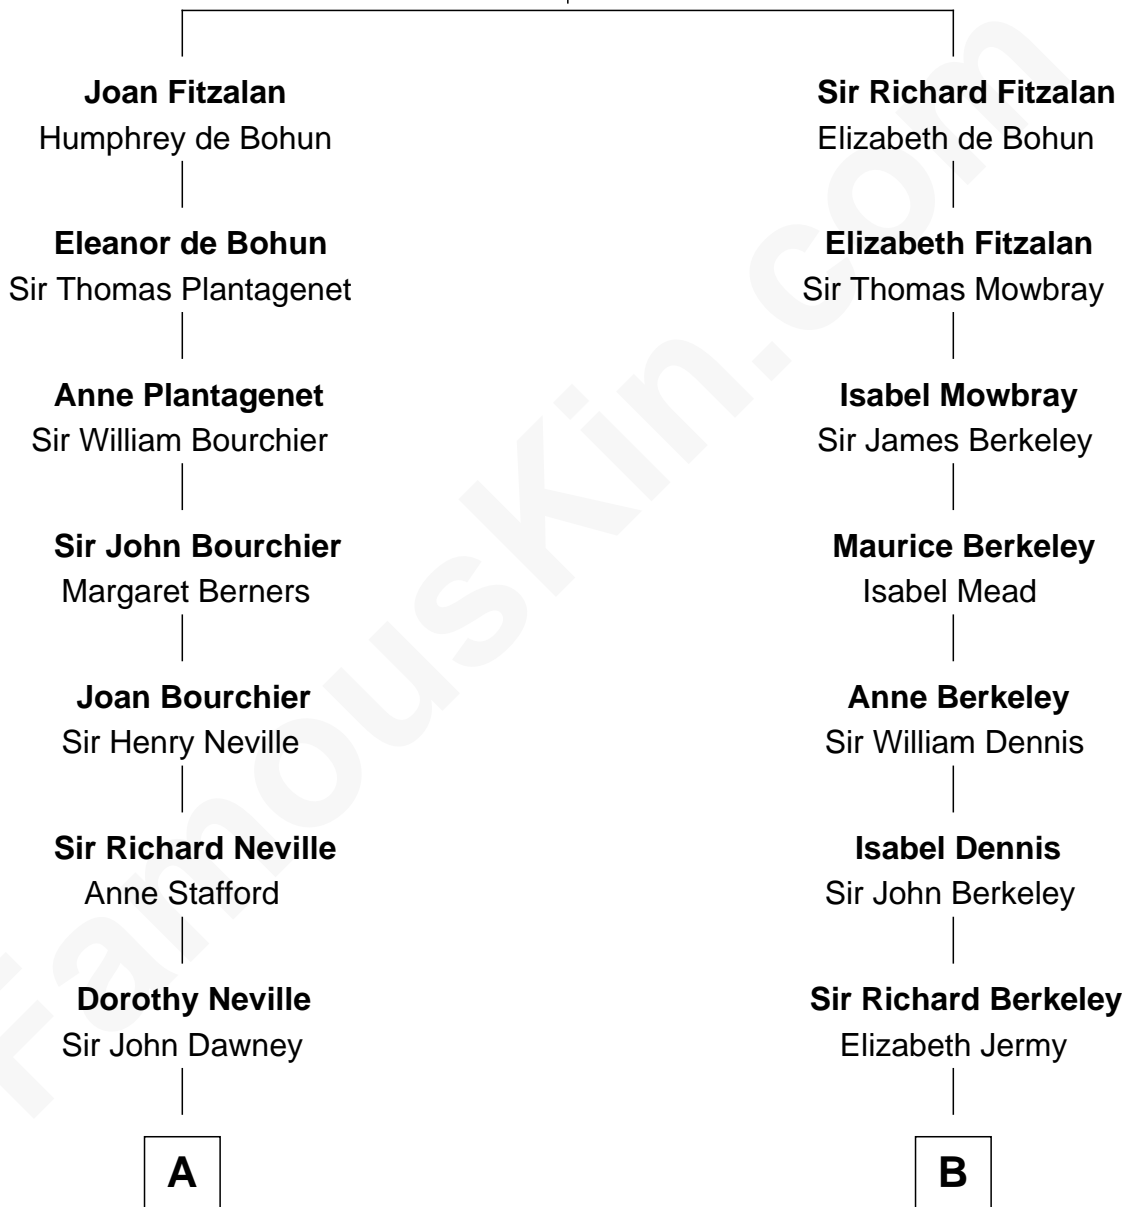

# FamousKin.com Relationship Chart of

**Jimmy Carter**

*39th U.S. President*

18th cousin 2 times removed of

**Robert Frost**

*Poet and Playwright*

**Richard Fitzalan**  
Eleanor Plantagenet

**C**

**James E. Pratt**  
Sophronia C. Cowan

**Nina Pratt**  
William Archibald Carter

**Earl Carter**  
Lillian Gordy

**Jimmy Carter**  
*39th U.S. President*

**D**

**William Prescott Frost**  
Isabella Moodie