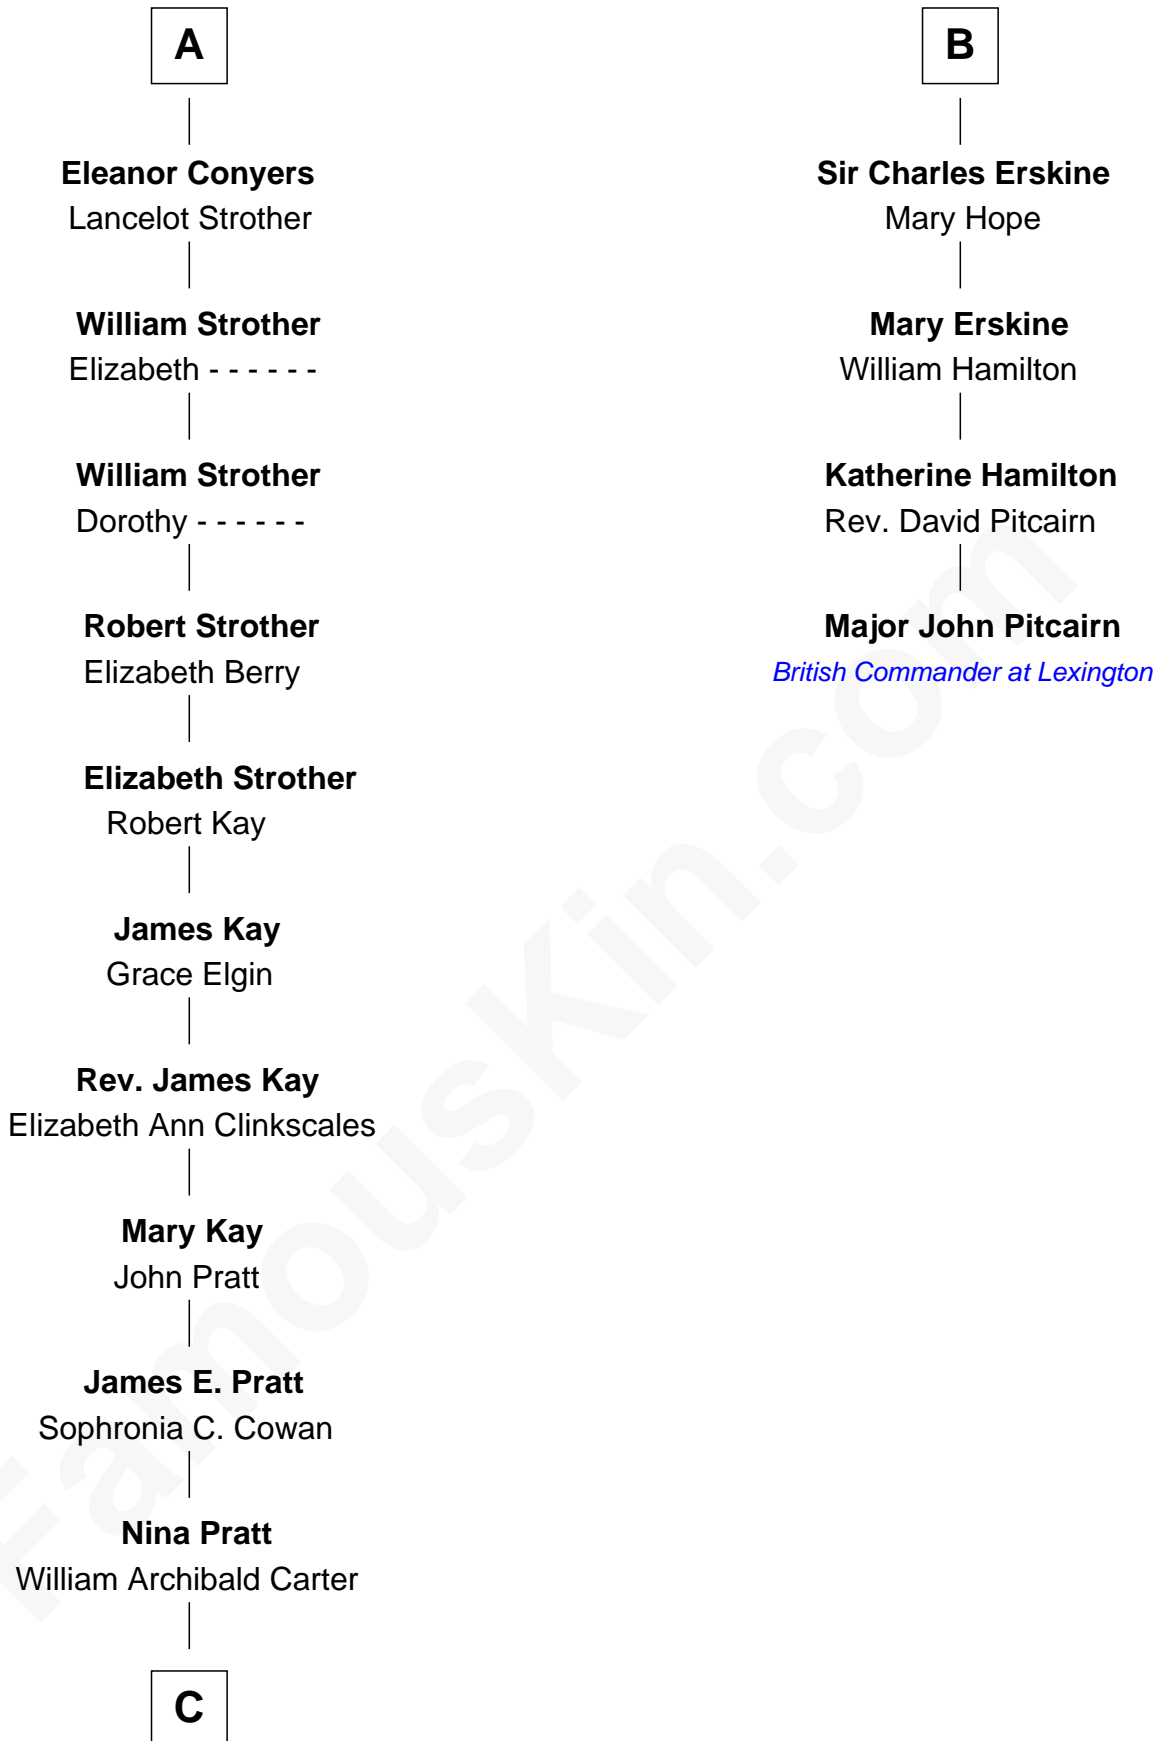

FamousKin.com Relationship Chart of

Jimmy Carter

39th U.S. President

10th cousin 8 times removed of

Major John Pitcairn

British Commander at Battle of Lexington

John of Gaunt

Katherine Roet

C

—
Earl Carter
Lillian Gordy

—
Jimmy Carter
39th U.S. President

FamousKin.com