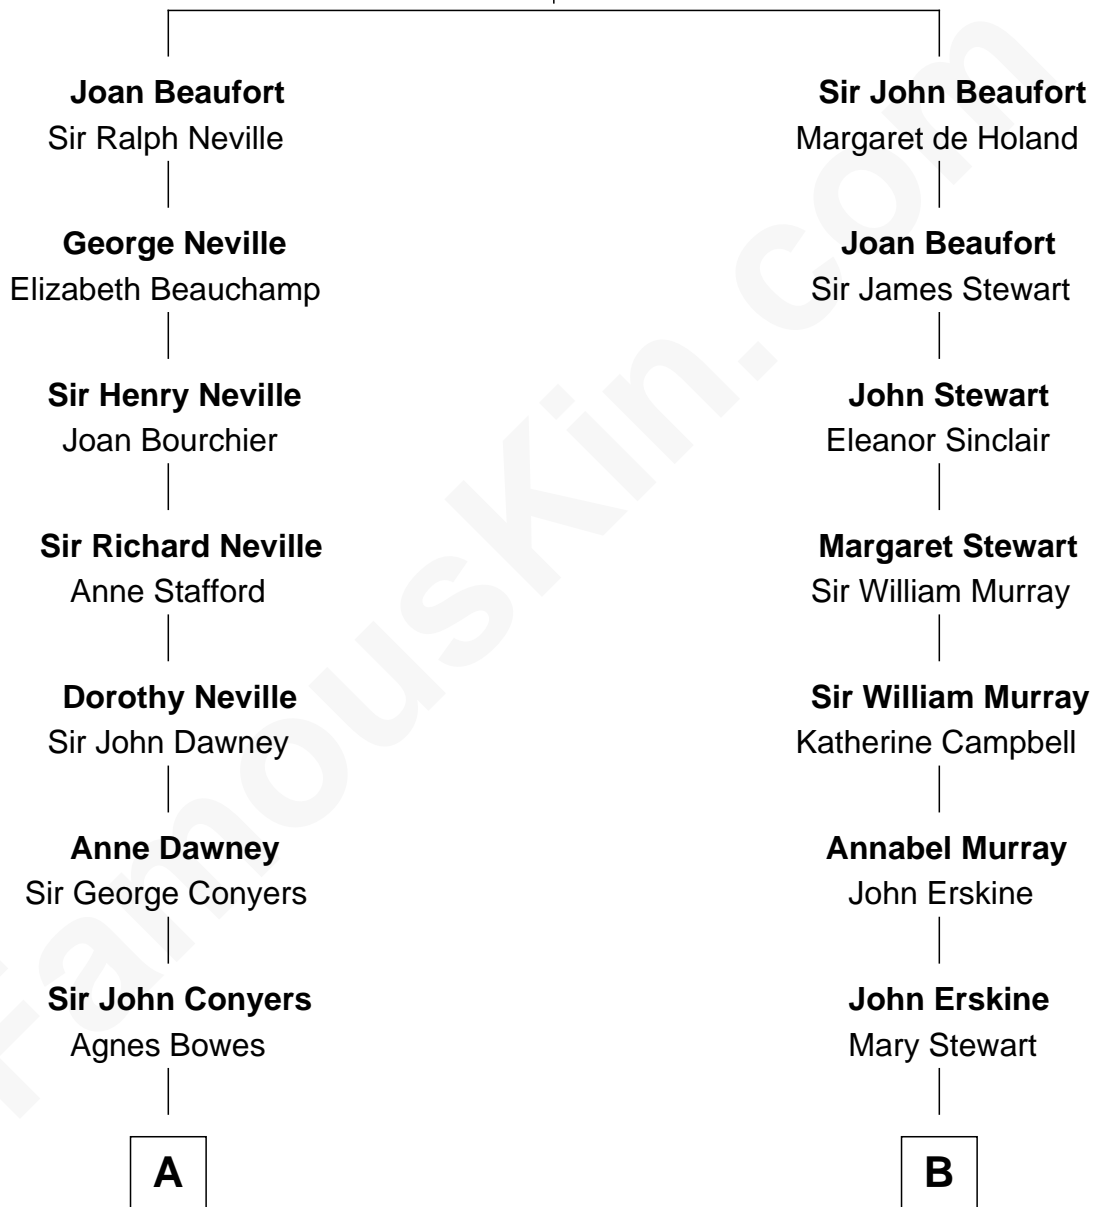

FamousKin.com Relationship Chart of

Jimmy Carter

39th U.S. President

10th cousin 8 times removed of

Major John Pitcairn

British Commander at Battle of Lexington

John of Gaunt

Katherine Roet

C

—
Earl Carter
Lillian Gordy

—
Jimmy Carter
39th U.S. President

FamousKin.com