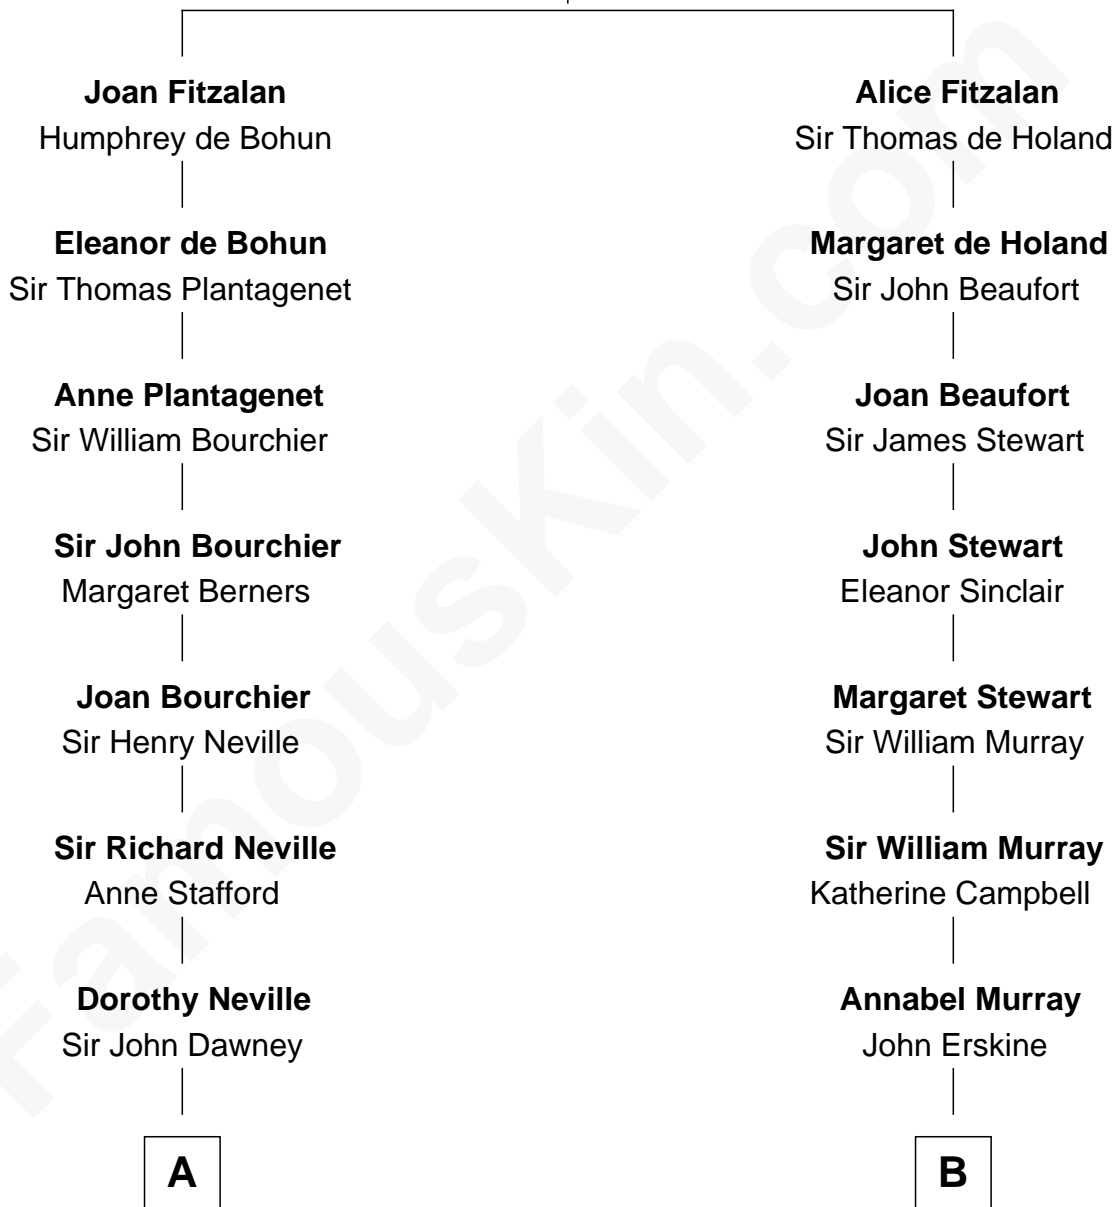

FamousKin.com Relationship Chart of

Jimmy Carter

39th U.S. President

11th cousin 9 times removed of

Major John Pitcairn

British Commander at Battle of Lexington

Richard Fitzalan
Eleanor Plantagenet

C

—
James E. Pratt
Sophronia C. Cowan

—
Nina Pratt
William Archibald Carter

—
Earl Carter
Lillian Gordy

—
Jimmy Carter
39th U.S. President

FamousKin.com