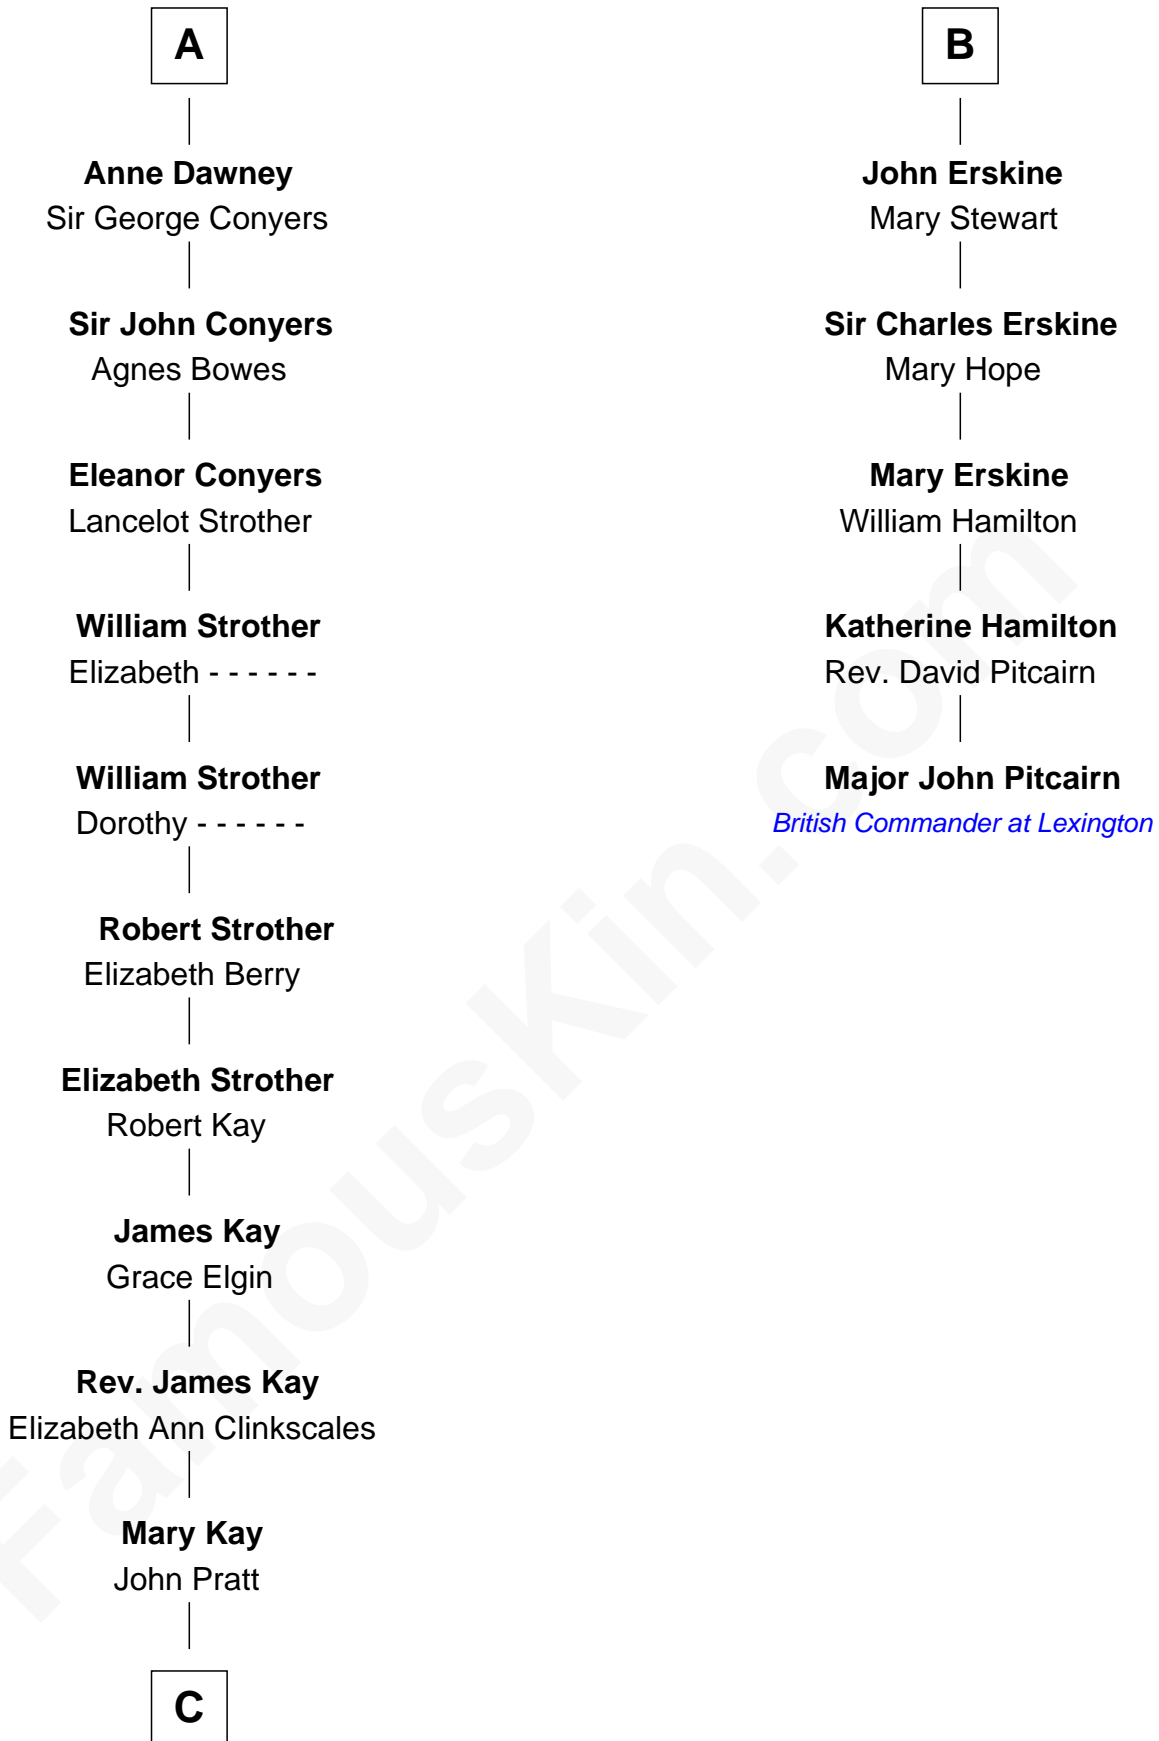

FamousKin.com Relationship Chart of

Jimmy Carter

39th U.S. President

11th cousin 9 times removed of

Major John Pitcairn

British Commander at Battle of Lexington

Richard Fitzalan
Eleanor Plantagenet

C

—
James E. Pratt
Sophronia C. Cowan

—
Nina Pratt
William Archibald Carter

—
Earl Carter
Lillian Gordy

—
Jimmy Carter
39th U.S. President

FamousKin.com