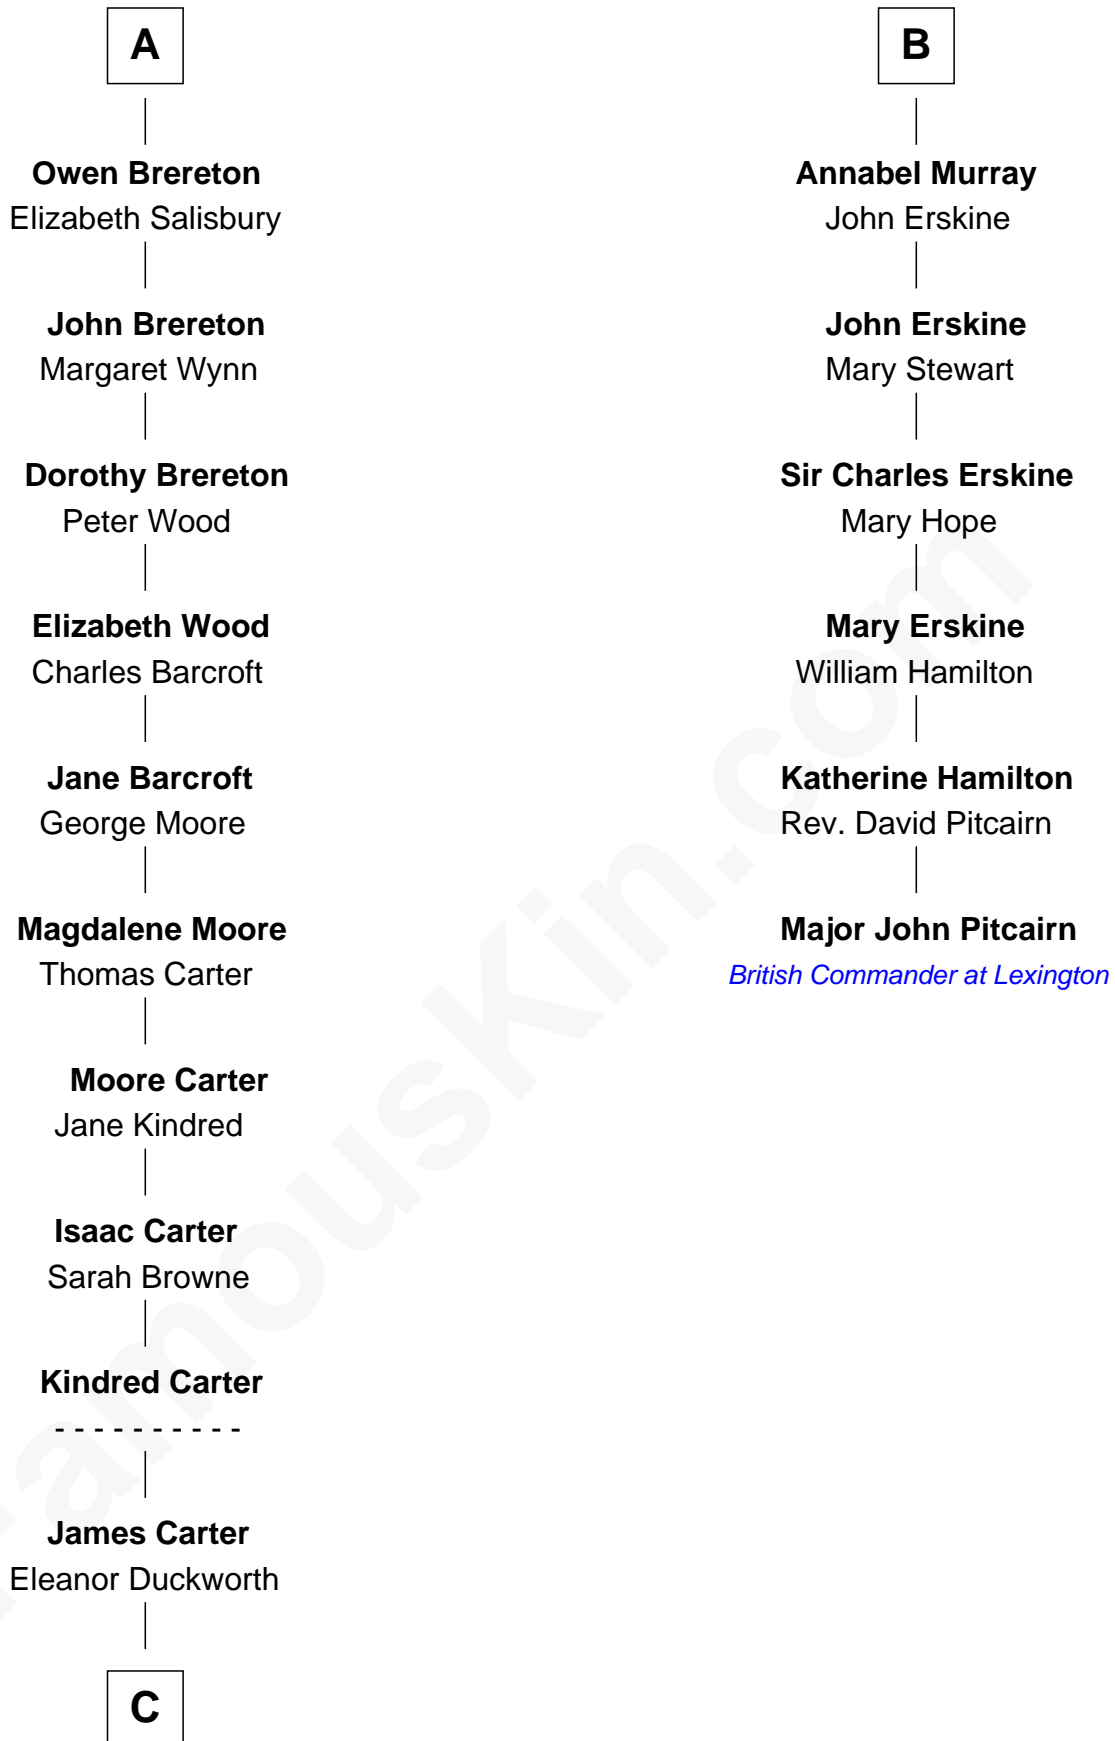

FamousKin.com Relationship Chart of

Jimmy Carter

39th U.S. President

12th cousin 9 times removed of

Major John Pitcairn

British Commander at Battle of Lexington

Sir Robert de Holland

Maude la Zouche

Maude de Holland
Sir Thomas de Swinnerton

Sir Robert de Swinnerton
Elizabeth de Beke

Maud de Swinnerton
Sir William Ipstones

Alice Ipstones
Sir Randall Brereton

Sir William Brereton
Catherine Wylde

Edward Brereton
Elizabeth Roydon

John Brereton
Margaret Fychan

A

Thomas Holand
Joan Plantagenet

Sir Thomas de Holand
Alice Fitzalan

Margaret de Holand
Sir John Beaufort

Joan Beaufort
Sir James Stewart

John Stewart
Eleanor Sinclair

Margaret Stewart
Sir William Murray

Sir William Murray
Katherine Campbell

B

C

—
Wiley Carter

Ann Ansley

—
Littleberry Walker Carter

Mary Ann Diligent Seals

—
William Archibald Carter