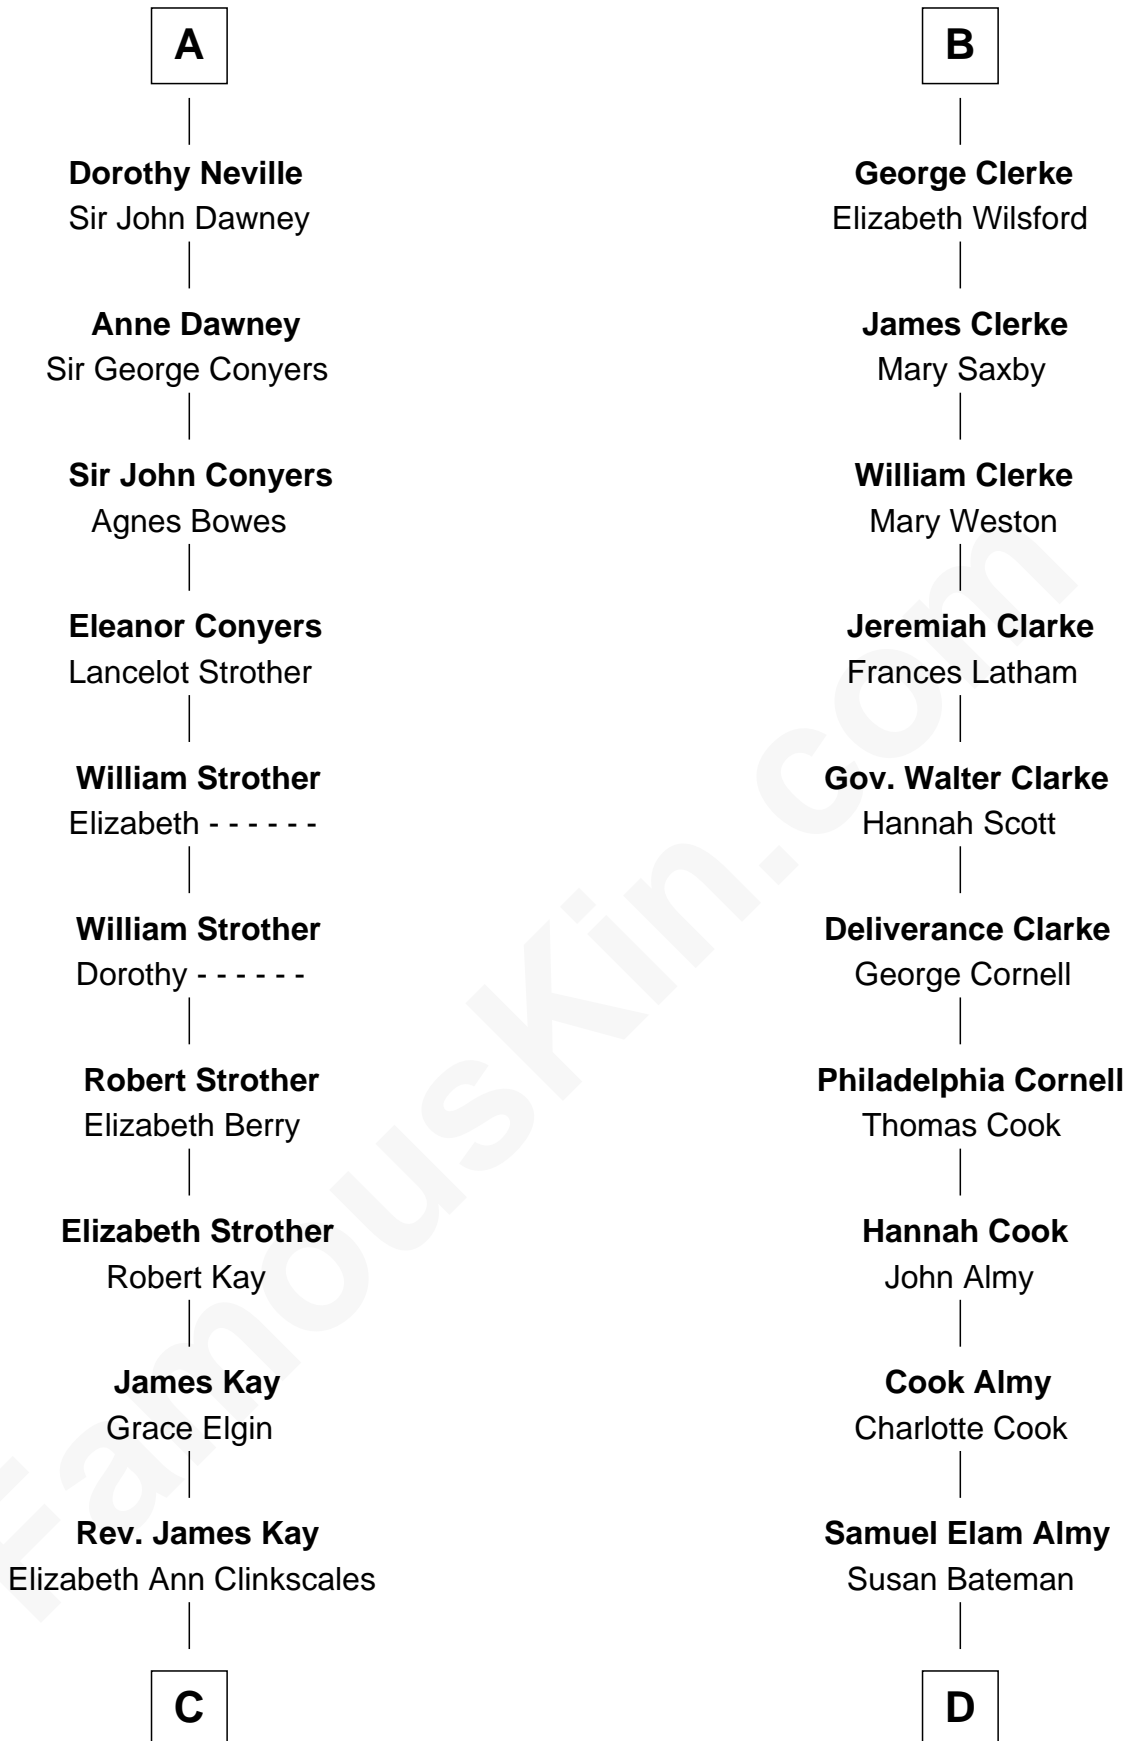

# FamousKin.com Relationship Chart of

**Jimmy Carter**

*39th U.S. President*

20th cousin 1 time removed of

**Marilyn Monroe**

*Actress, Model, and Singer*

**Bartholomew de Badlesmere**

Margaret de Clare

Sir Thomas Ferrers

**Sir Henry Ferrers**

Margaret Heckstall

**Elizabeth Ferrers**

James Clerke

**B**

**C**

**Mary Kay**  
John Pratt

**James E. Pratt**  
Sophronia C. Cowan

**Nina Pratt**  
William Archibald Carter

**Earl Carter**  
Lillian Gordy

**Jimmy Carter**  
*39th U.S. President*

**D**

**Susan Bateman Almy**  
Charles Adams Gifford

**Frederick Almy Gifford**  
Elizabeth Easton Tennant

**Charles Stanley Gifford**  
Gladys Pearl Monroe

**Marilyn Monroe**  
*Actress, Model, and Singer*