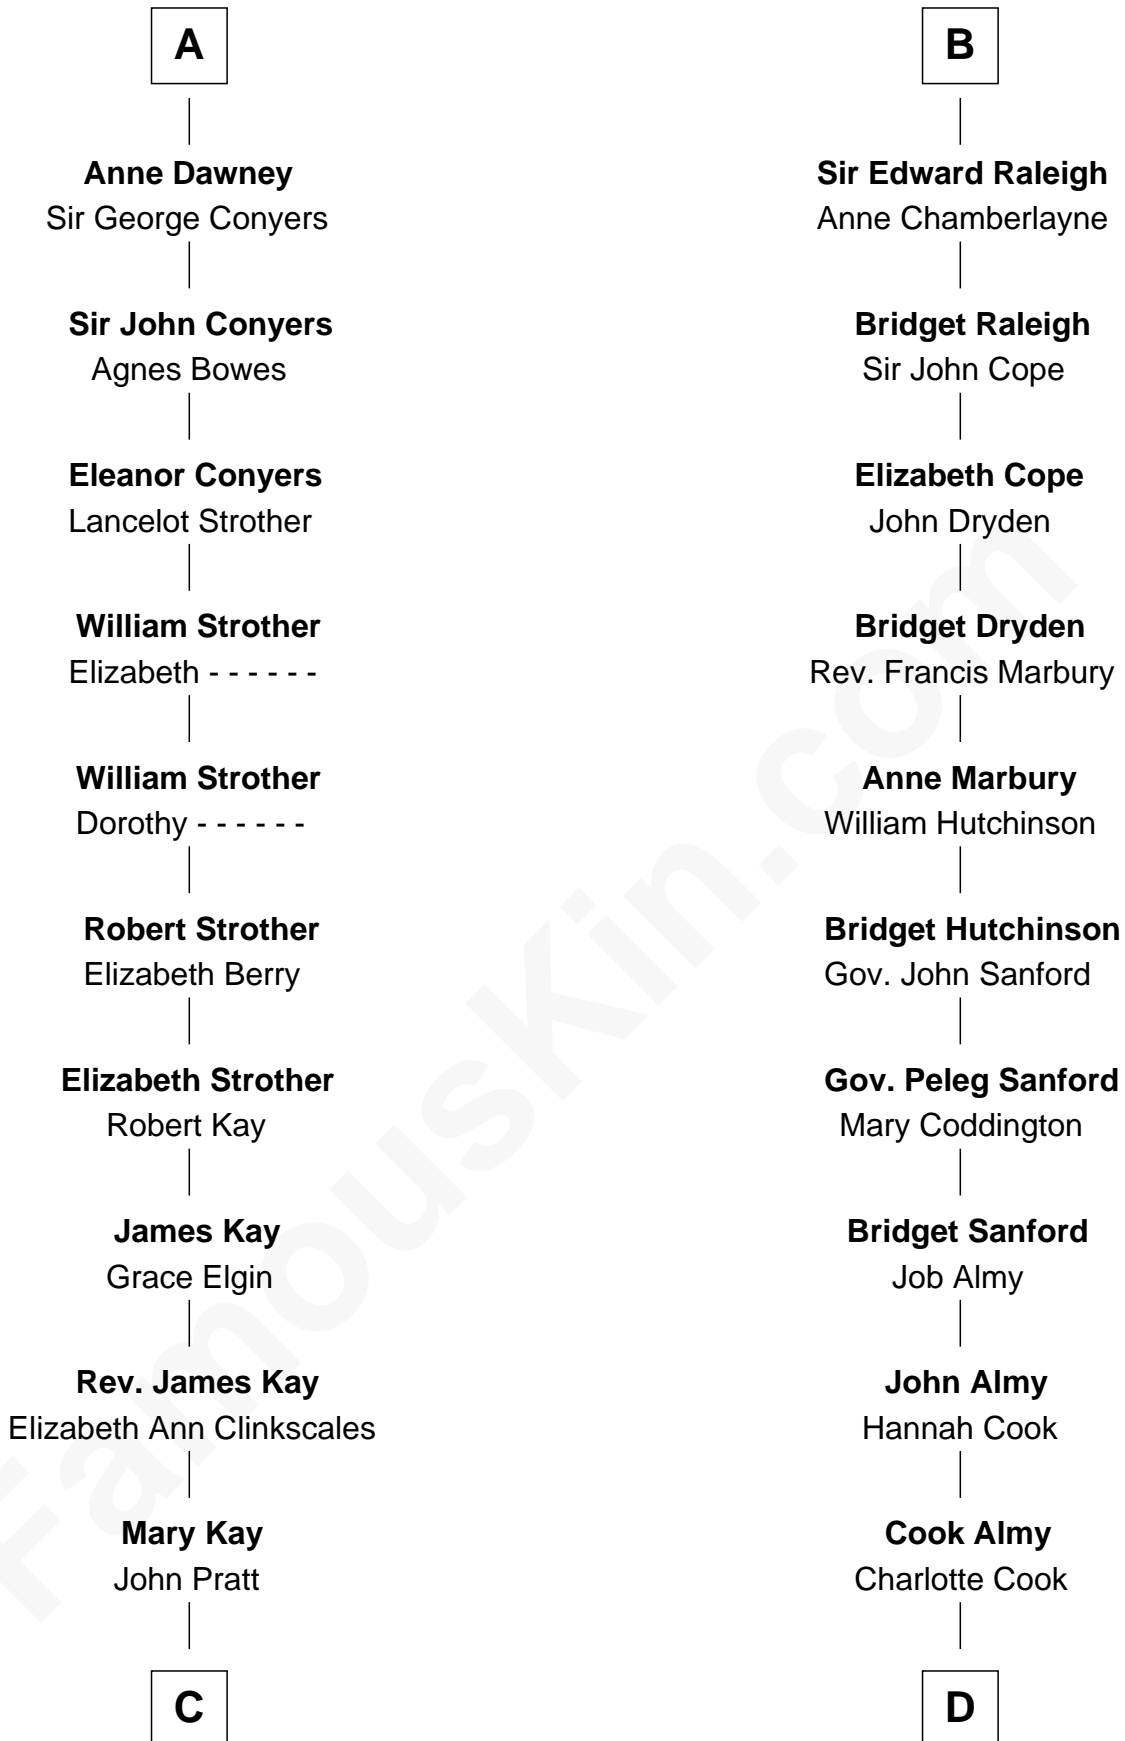

# FamousKin.com Relationship Chart of

**Jimmy Carter**

*39th U.S. President*

20th cousin 1 time removed of

**Marilyn Monroe**

*Actress, Model, and Singer*

**Sir Hugh I de Audley**

Iseult de Mortimer

**Dorothy Neville**  
Sir John Dawney

**A**

**Hugh de Audley**  
Margaret de Clare

**Margaret de Audley**  
Ralph de Stafford

**Elizabeth de Stafford**  
John de Ferrers

**Robert de Ferrers**  
Margaret Despencer

**Phillippa Ferrers**  
Sir Thomas Greene

**Elizabeth Greene**  
William Raleigh

**Sir Edward Raleigh**  
Margaret Verney

**B**

**C**

**James E. Pratt**  
Sophronia C. Cowan

**Nina Pratt**  
William Archibald Carter

**Earl Carter**  
Lillian Gordy

**Jimmy Carter**  
*39th U.S. President*

**D**

**Samuel Elam Almy**  
Susan Bateman

**Susan Bateman Almy**  
Charles Adams Gifford

**Frederick Almy Gifford**  
Elizabeth Easton Tennant