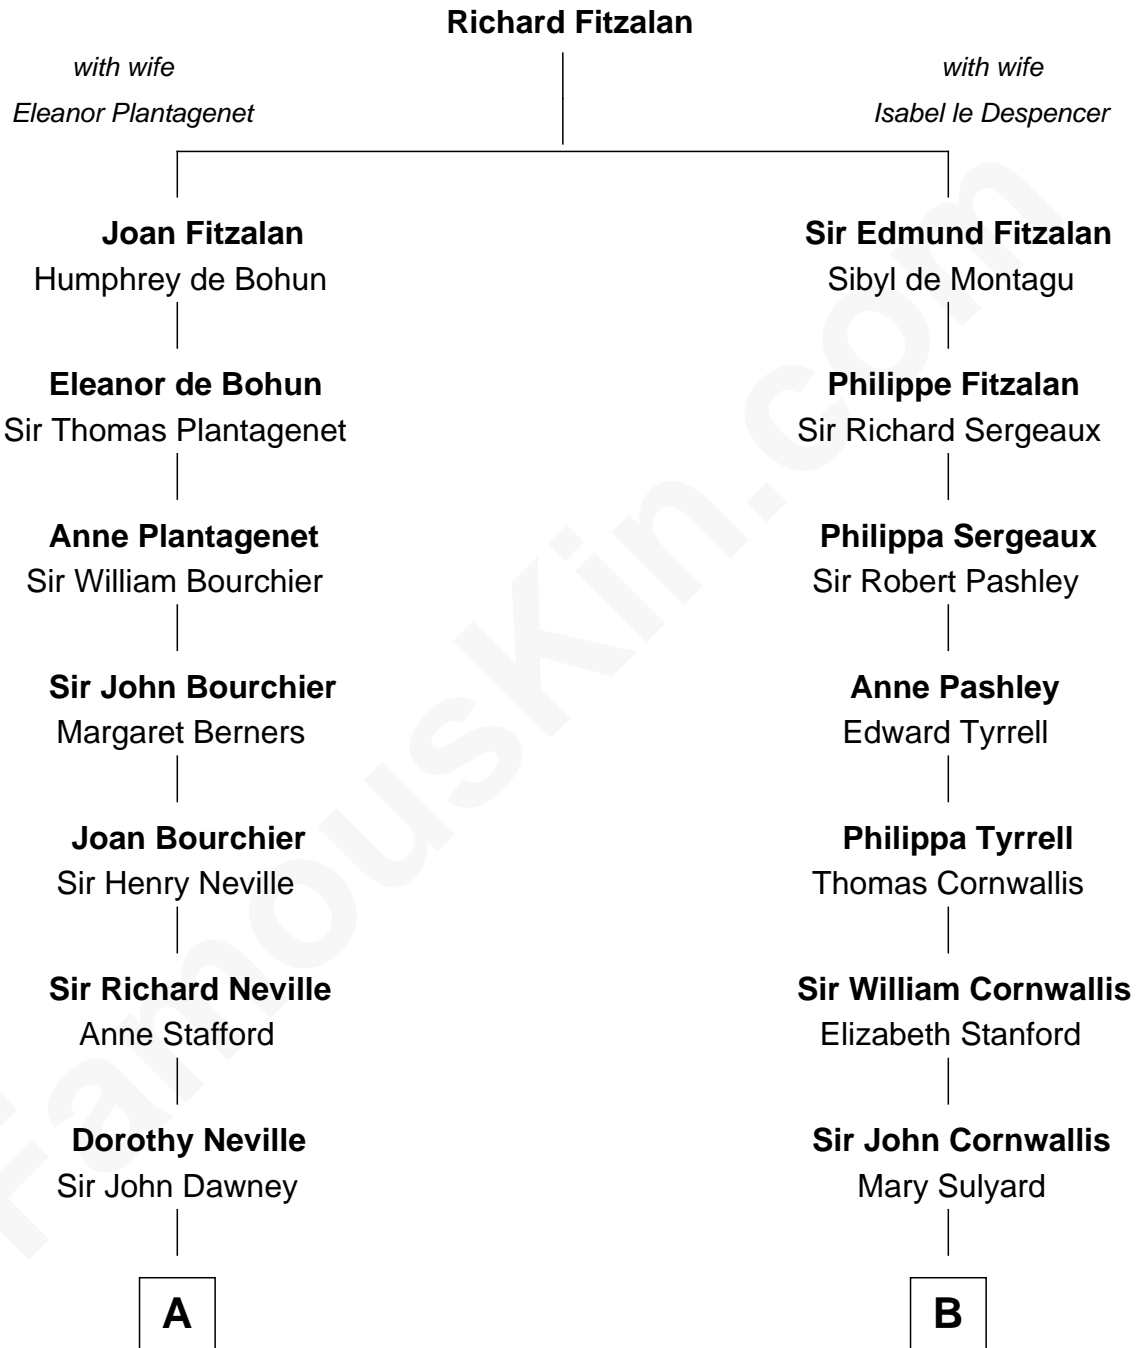

FamousKin.com Relationship Chart of

Jimmy Carter
39th U.S. President

20th cousin of

Marilyn Monroe
Actress, Model, and Singer

C

James E. Pratt
Sophronia C. Cowan

Nina Pratt
William Archibald Carter

Earl Carter
Lillian Gordy

Jimmy Carter
39th U.S. President

D

Elizabeth Cutting Easton
William Congdon Tennant

Elizabeth Easton Tennant
Frederick Almy Gifford

Charles Stanley Gifford
Gladys Pearl Monroe

Marilyn Monroe
Actress, Model, and Singer