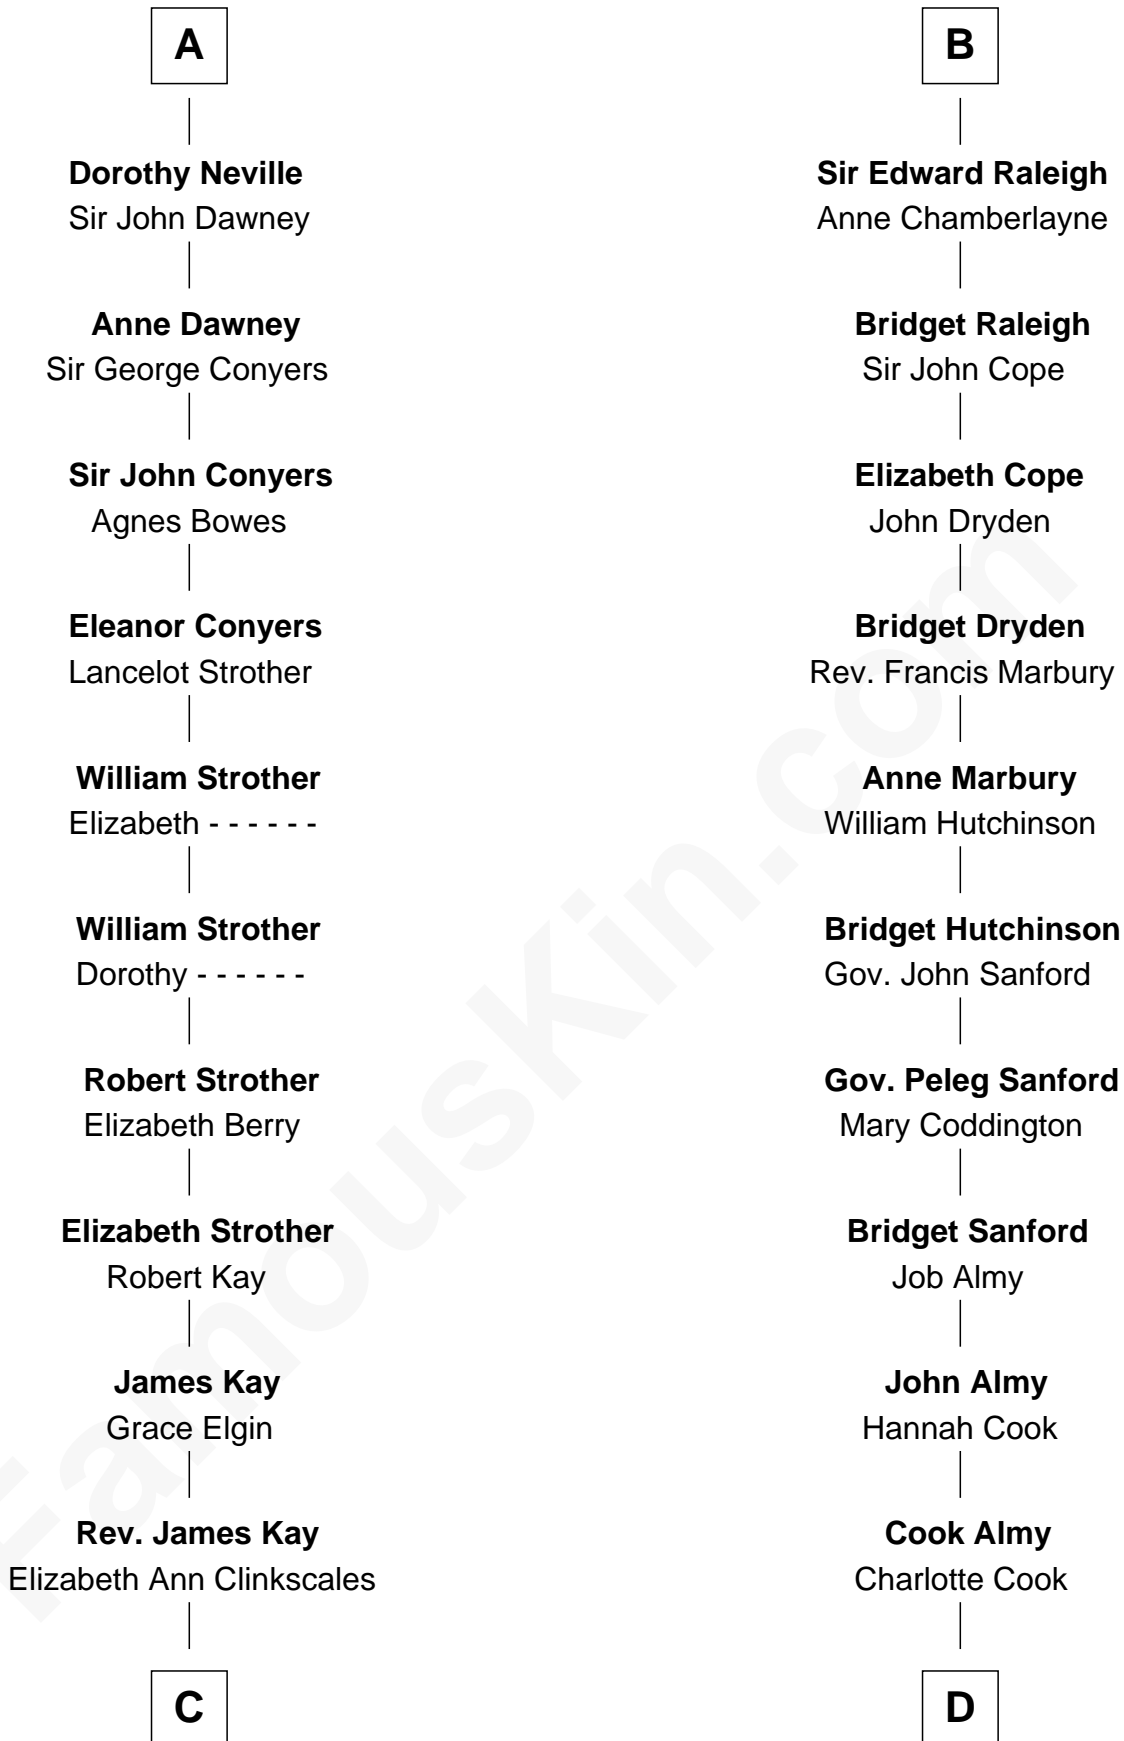

FamousKin.com Relationship Chart of

Jimmy Carter
39th U.S. President

21st cousin of

Marilyn Monroe
Actress, Model, and Singer

Humphrey de Bohun
Elizabeth Plantagenet

Sir William de Bohun
Elizabeth de Badlesmere

Humphrey de Bohun
Joan Fitzalan

Eleanor de Bohun
Sir Thomas Plantagenet

Anne Plantagenet
Sir William Bouchier

Sir John Bouchier
Margaret Berners

Joan Bouchier
Sir Henry Neville

Sir Richard Neville
Anne Stafford

A

Eleanor de Bohun
Sir James le Boteler

Pernel le Boteler
Sir Gilbert Talbot

Sir Richard Talbot
Ankaret le Strange

Mary Talbot
Sir Thomas Greene

Sir Thomas Greene
Phillippa Ferrers

Elizabeth Greene
William Raleigh

Sir Edward Raleigh
Margaret Verney

B

C

Mary Kay
John Pratt

James E. Pratt
Sophronia C. Cowan

Nina Pratt
William Archibald Carter

Earl Carter
Lillian Gordy

Jimmy Carter
39th U.S. President