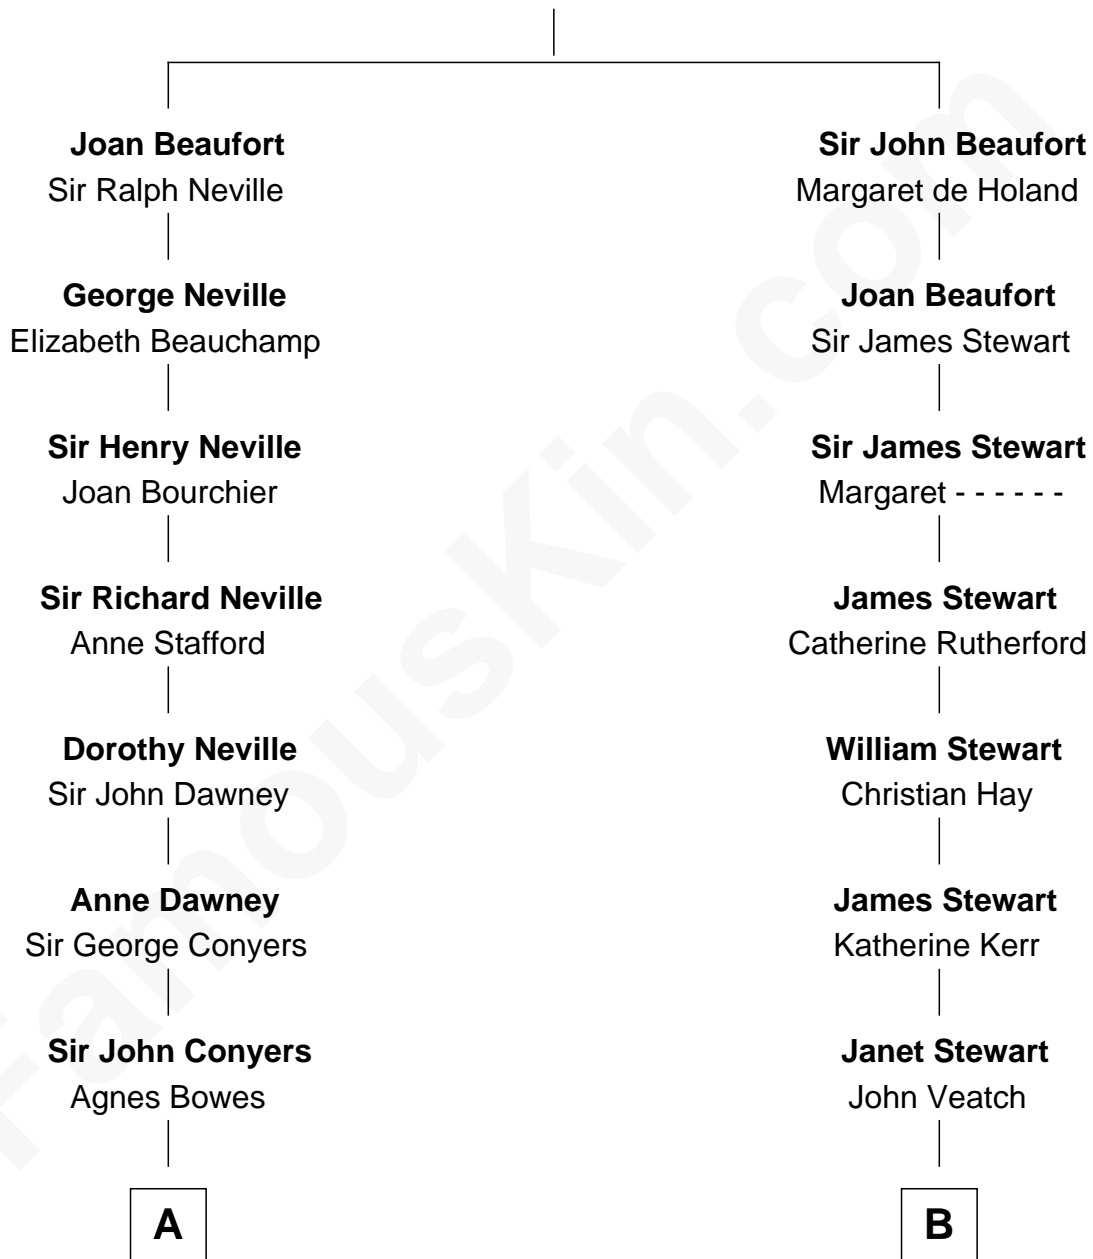

FamousKin.com Relationship Chart of

Jimmy Carter

39th U.S. President

14th cousin 4 times removed of

Noel Coward

Playwright, Actor, and Songwriter

John of Gaunt

Katherine Roet

C

—
Earl Carter
Lillian Gordy

—
Jimmy Carter
39th U.S. President

FamousKin.com