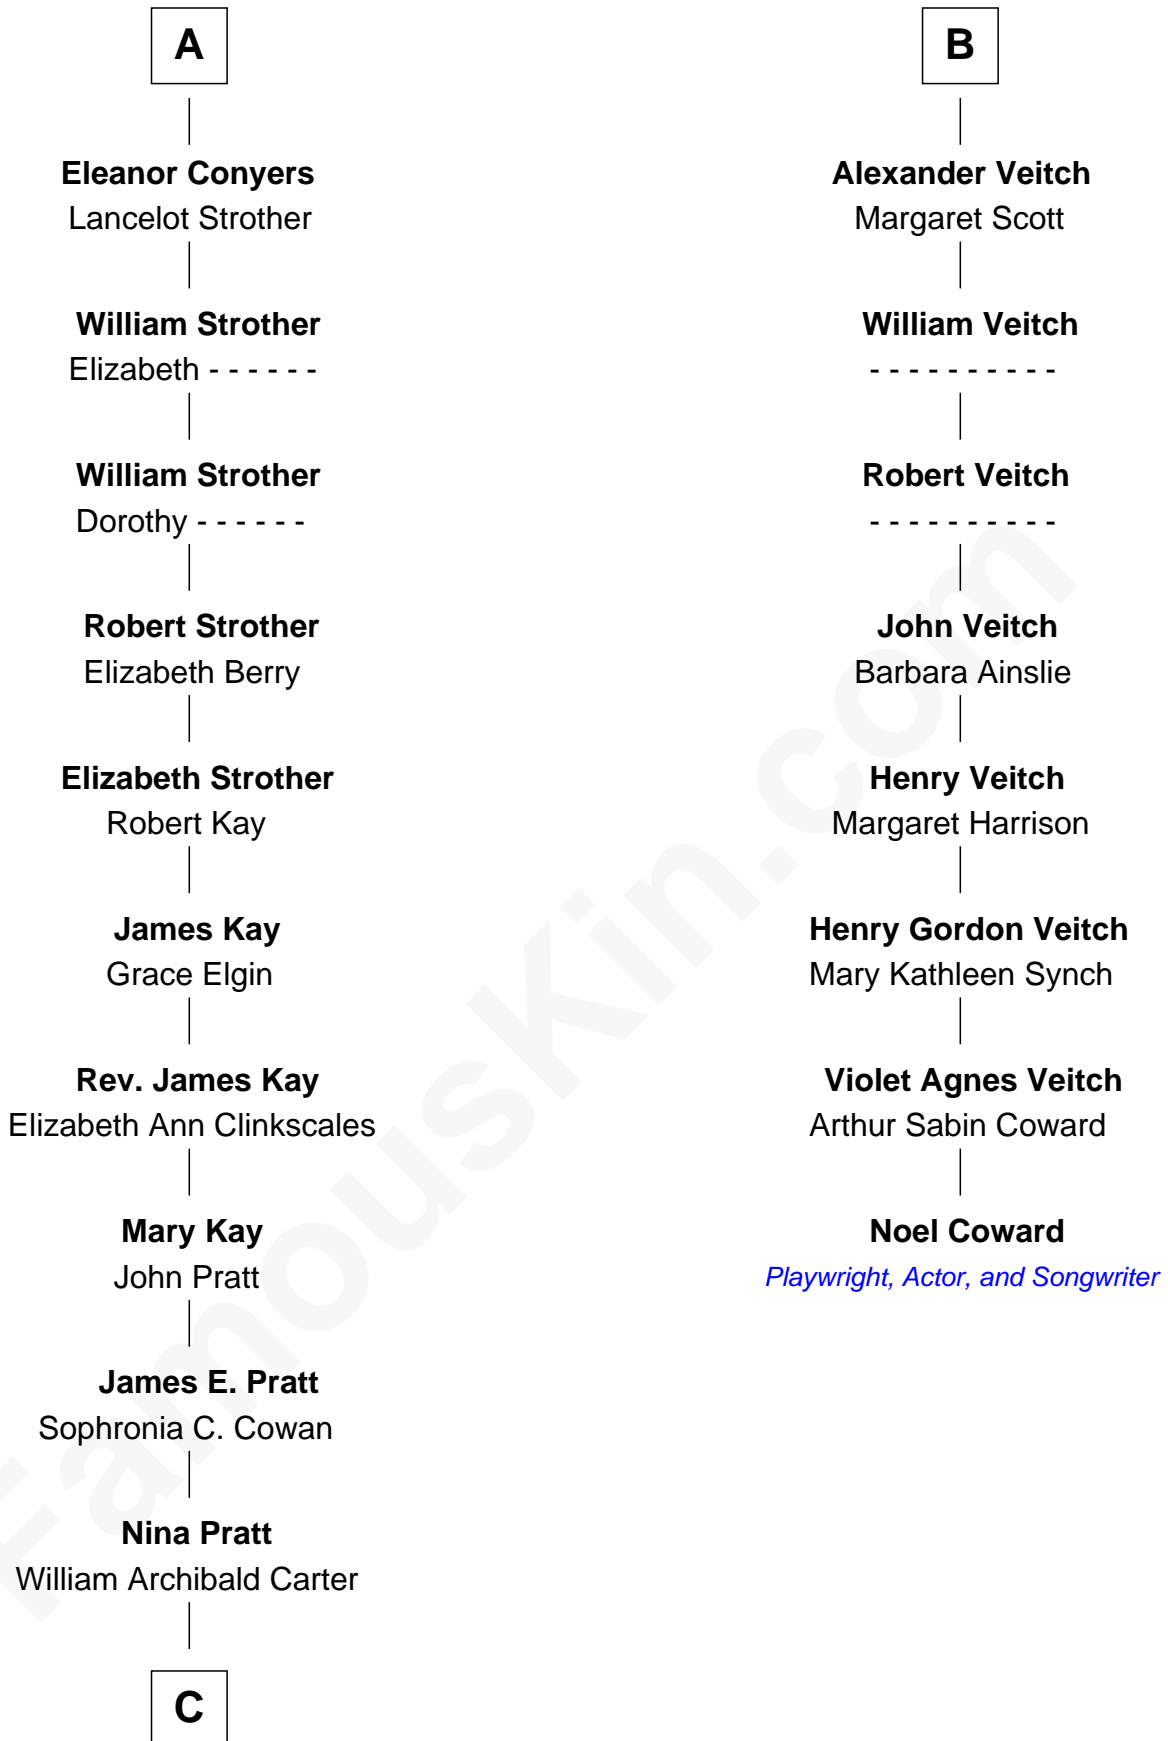

FamousKin.com Relationship Chart of

Jimmy Carter

39th U.S. President

14th cousin 4 times removed of

Noel Coward

Playwright, Actor, and Songwriter

John of Gaunt

Katherine Roet

C

—
Earl Carter
Lillian Gordy

—
Jimmy Carter
39th U.S. President

FamousKin.com