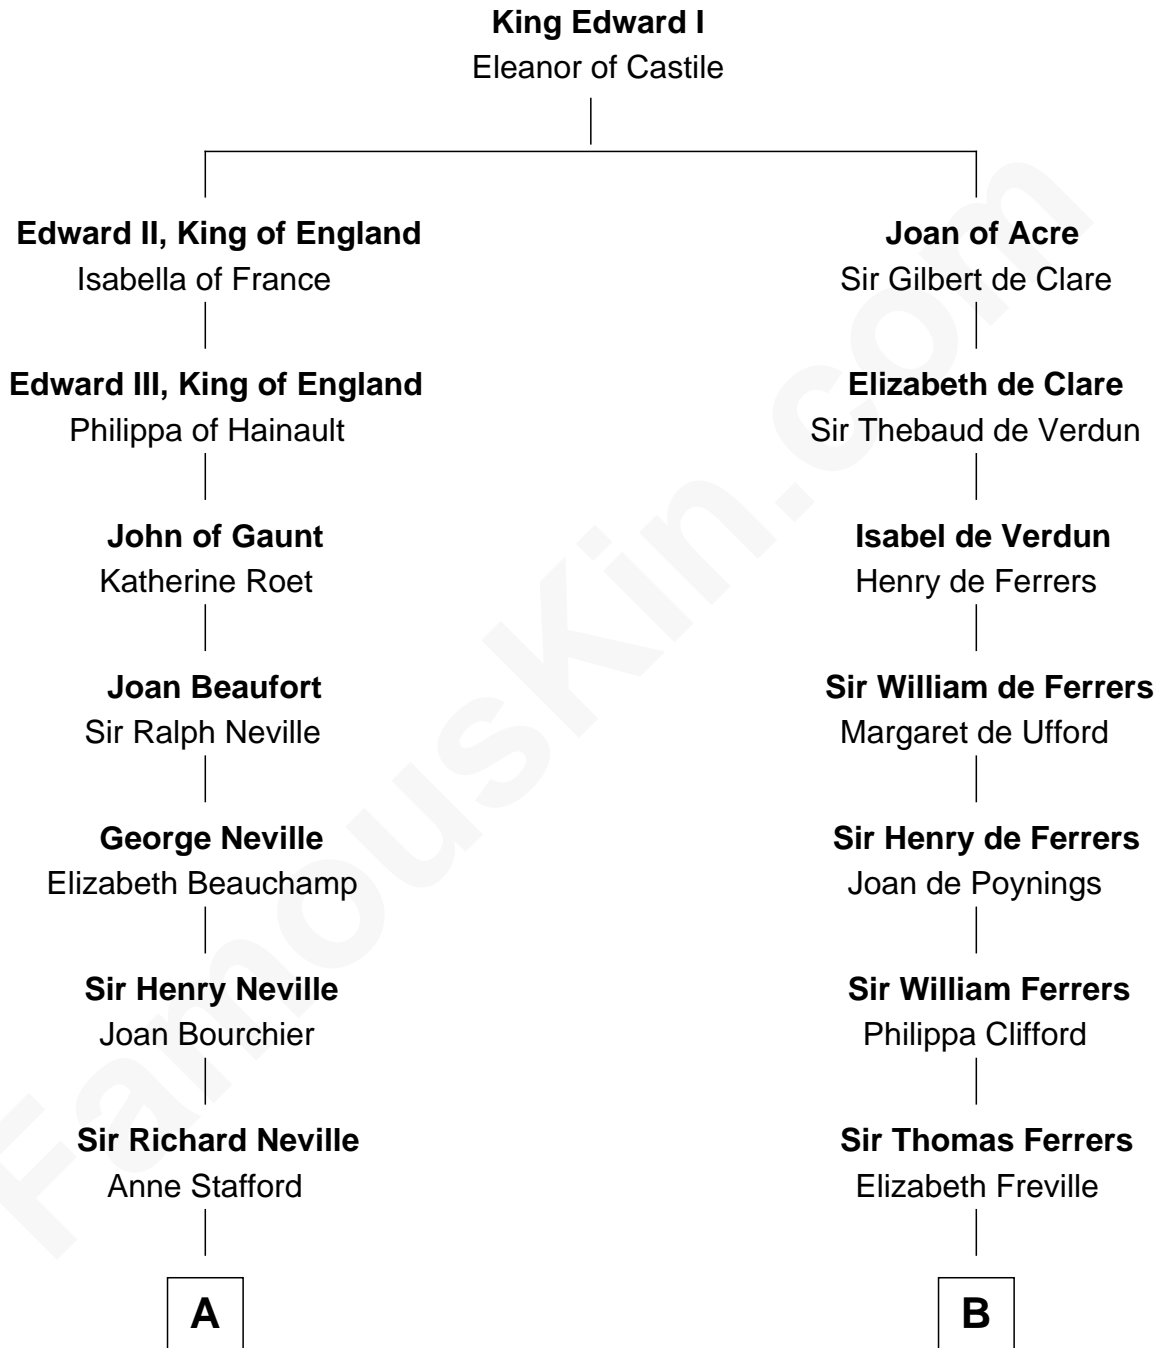

# FamousKin.com Relationship Chart of

**Jimmy Carter**

*39th U.S. President*

12th cousin 9 times removed of

**Edmund Waller**

*English Poet and Politician*

**C**

—  
**Mary Kay**  
John Pratt

—  
**James E. Pratt**  
Sophronia C. Cowan

—  
**Nina Pratt**  
William Archibald Carter

—  
**Earl Carter**  
Lillian Gordy

—  
**Jimmy Carter**  
*39th U.S. President*

FamousKin.com