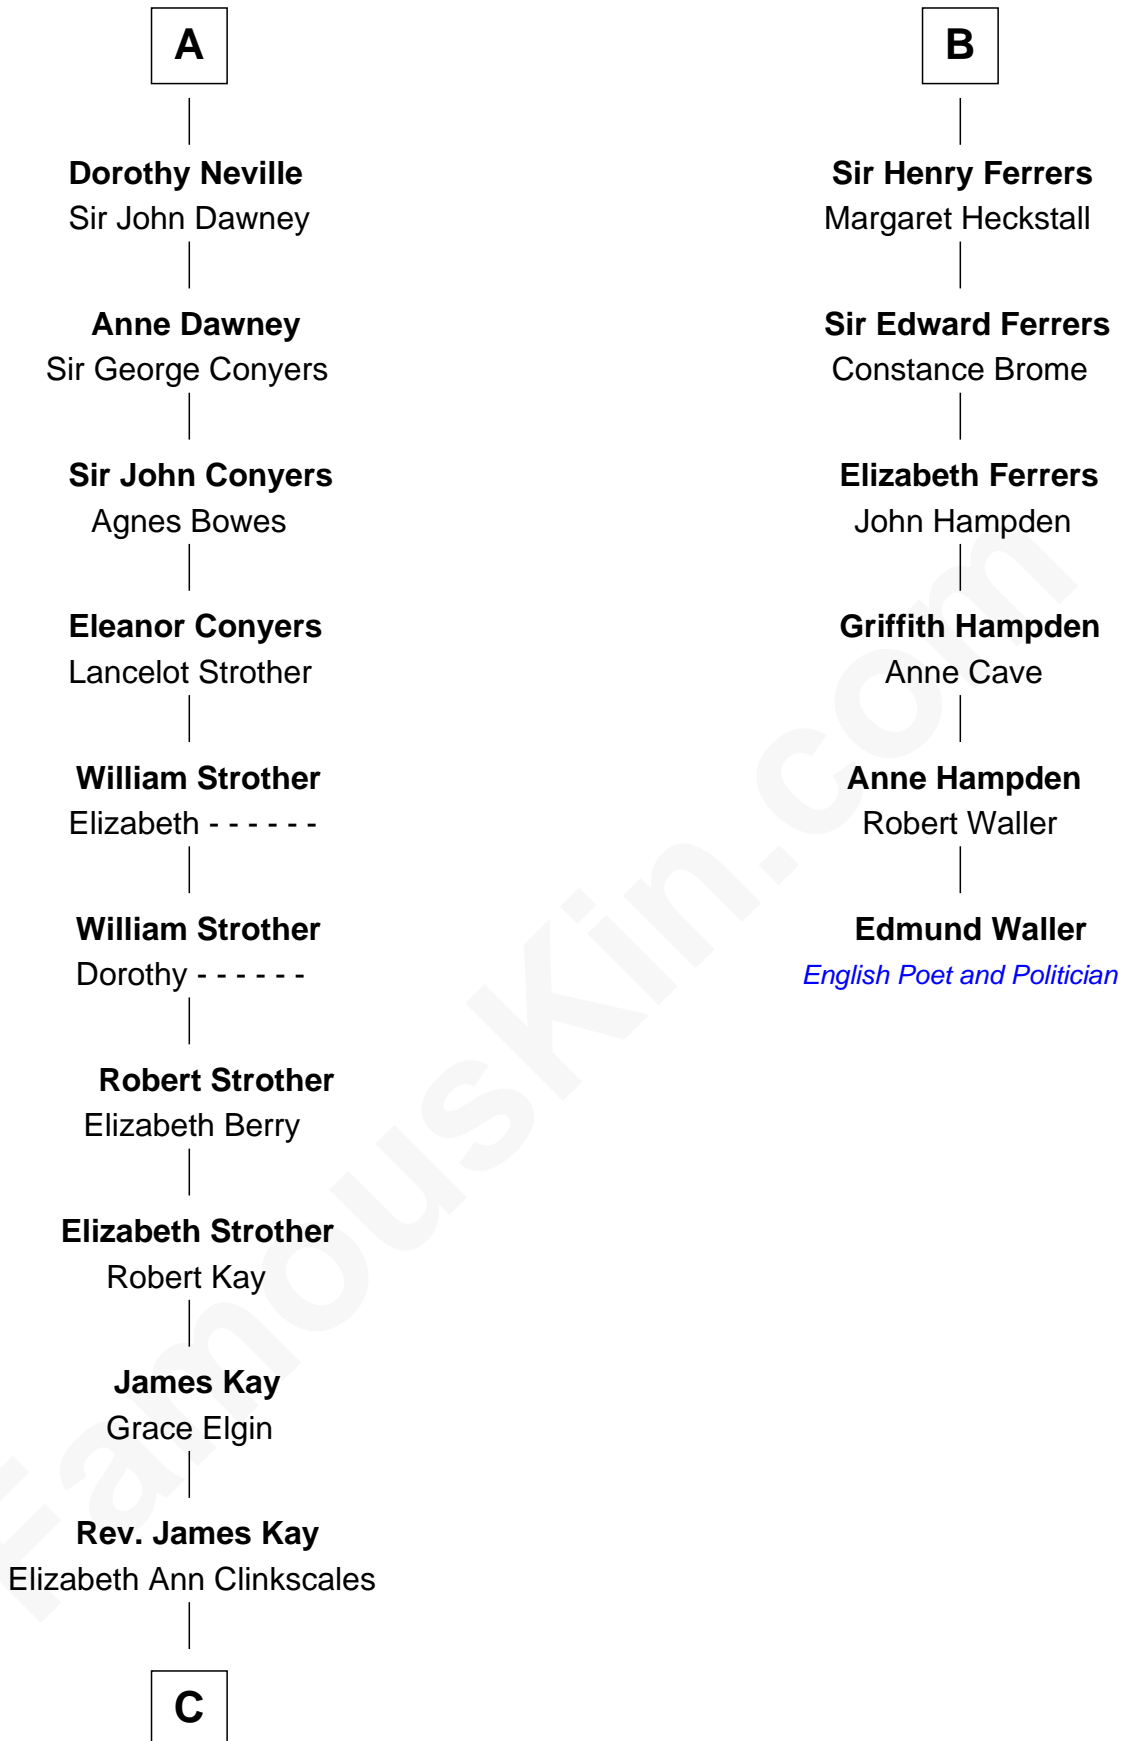

# FamousKin.com Relationship Chart of

**Jimmy Carter**

*39th U.S. President*

12th cousin 9 times removed of

**Edmund Waller**

*English Poet and Politician*

**C**

—  
**Mary Kay**  
John Pratt

—  
**James E. Pratt**  
Sophronia C. Cowan

—  
**Nina Pratt**  
William Archibald Carter

—  
**Earl Carter**  
Lillian Gordy

—  
**Jimmy Carter**  
*39th U.S. President*

FamousKin.com