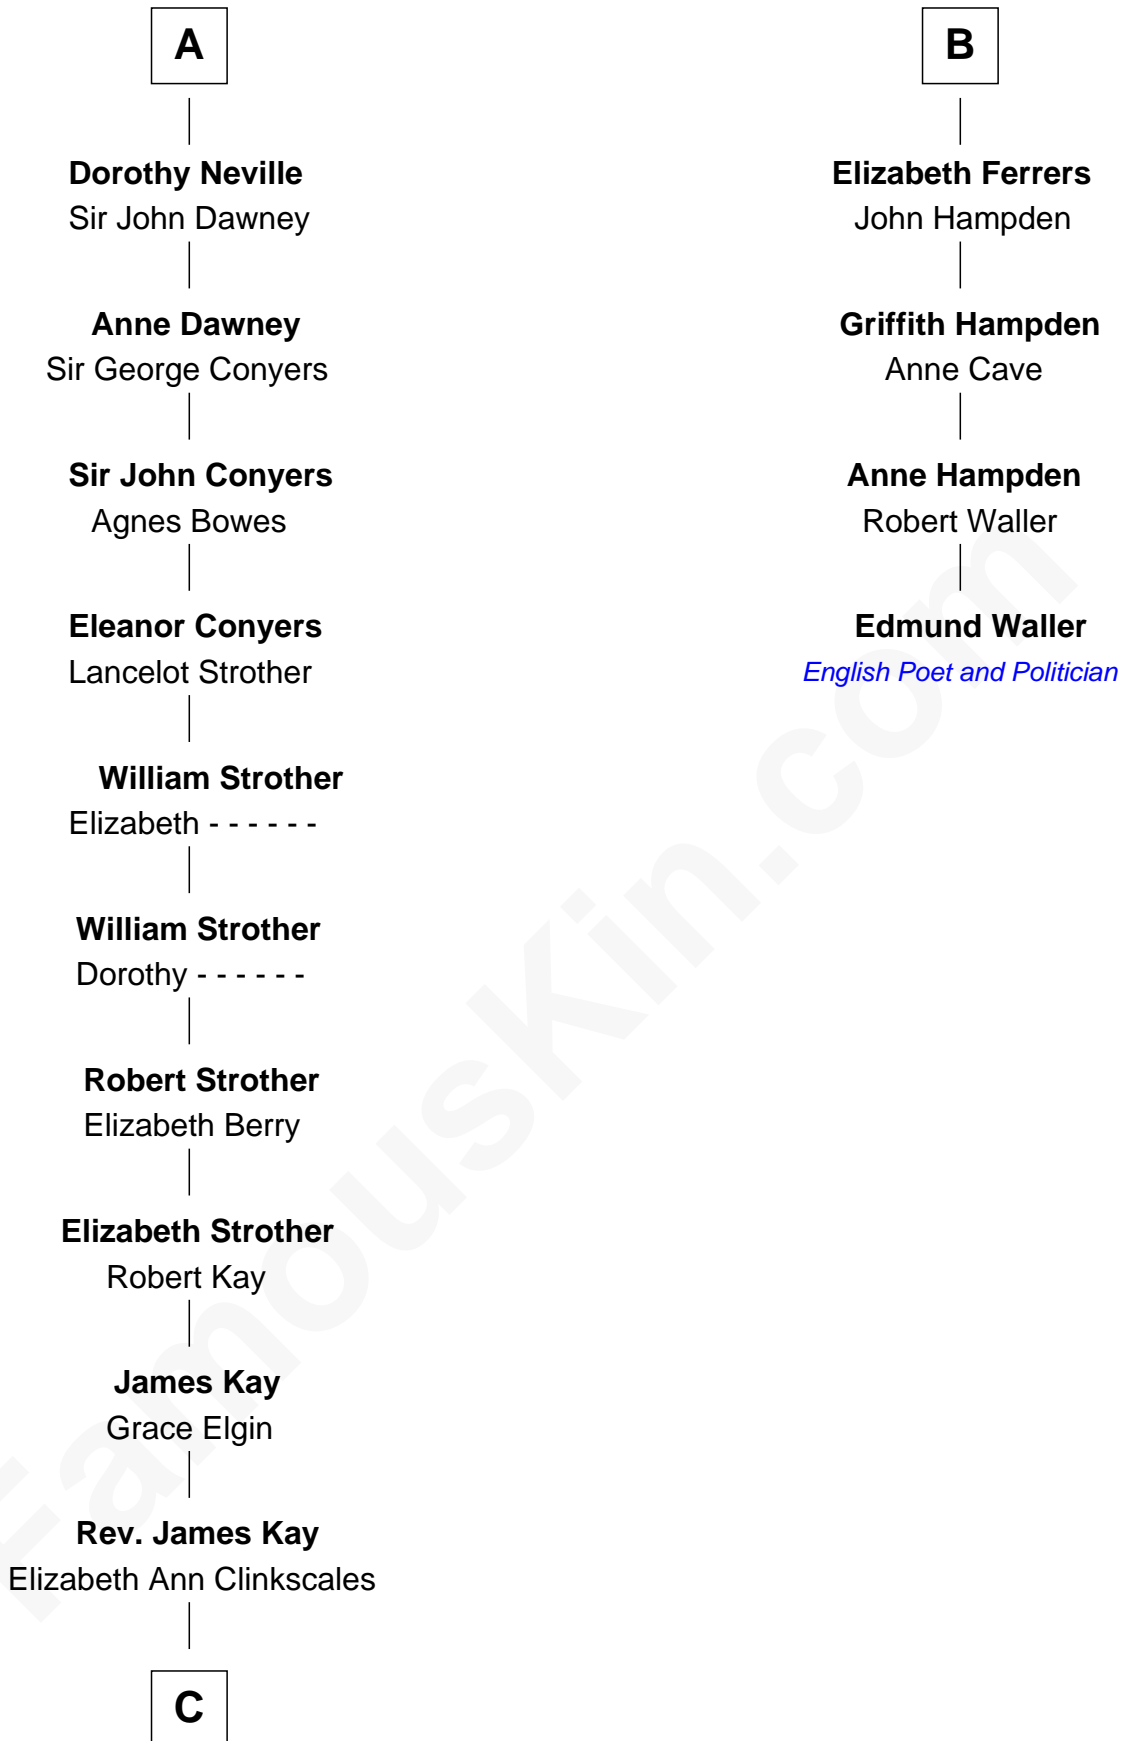

FamousKin.com Relationship Chart of

Jimmy Carter

39th U.S. President

10th cousin 11 times removed of

Edmund Waller

English Poet and Politician

Bartholomew de Badlesmere

Margaret de Clare

Elizabeth de Badlesmere

Sir William de Bohun

Humphrey de Bohun

Joan Fitzalan

Eleanor de Bohun

Sir Thomas Plantagenet

Anne Plantagenet

Sir William Bouchier

Sir Thomas Ferrers

Sir Henry Ferrers

Margaret Heckstall

Sir Edward Ferrers

Constance Brome

B

C

—
Mary Kay
John Pratt

—
James E. Pratt
Sophronia C. Cowan

—
Nina Pratt
William Archibald Carter

—
Earl Carter
Lillian Gordy

—
Jimmy Carter
39th U.S. President

FamousKin.com