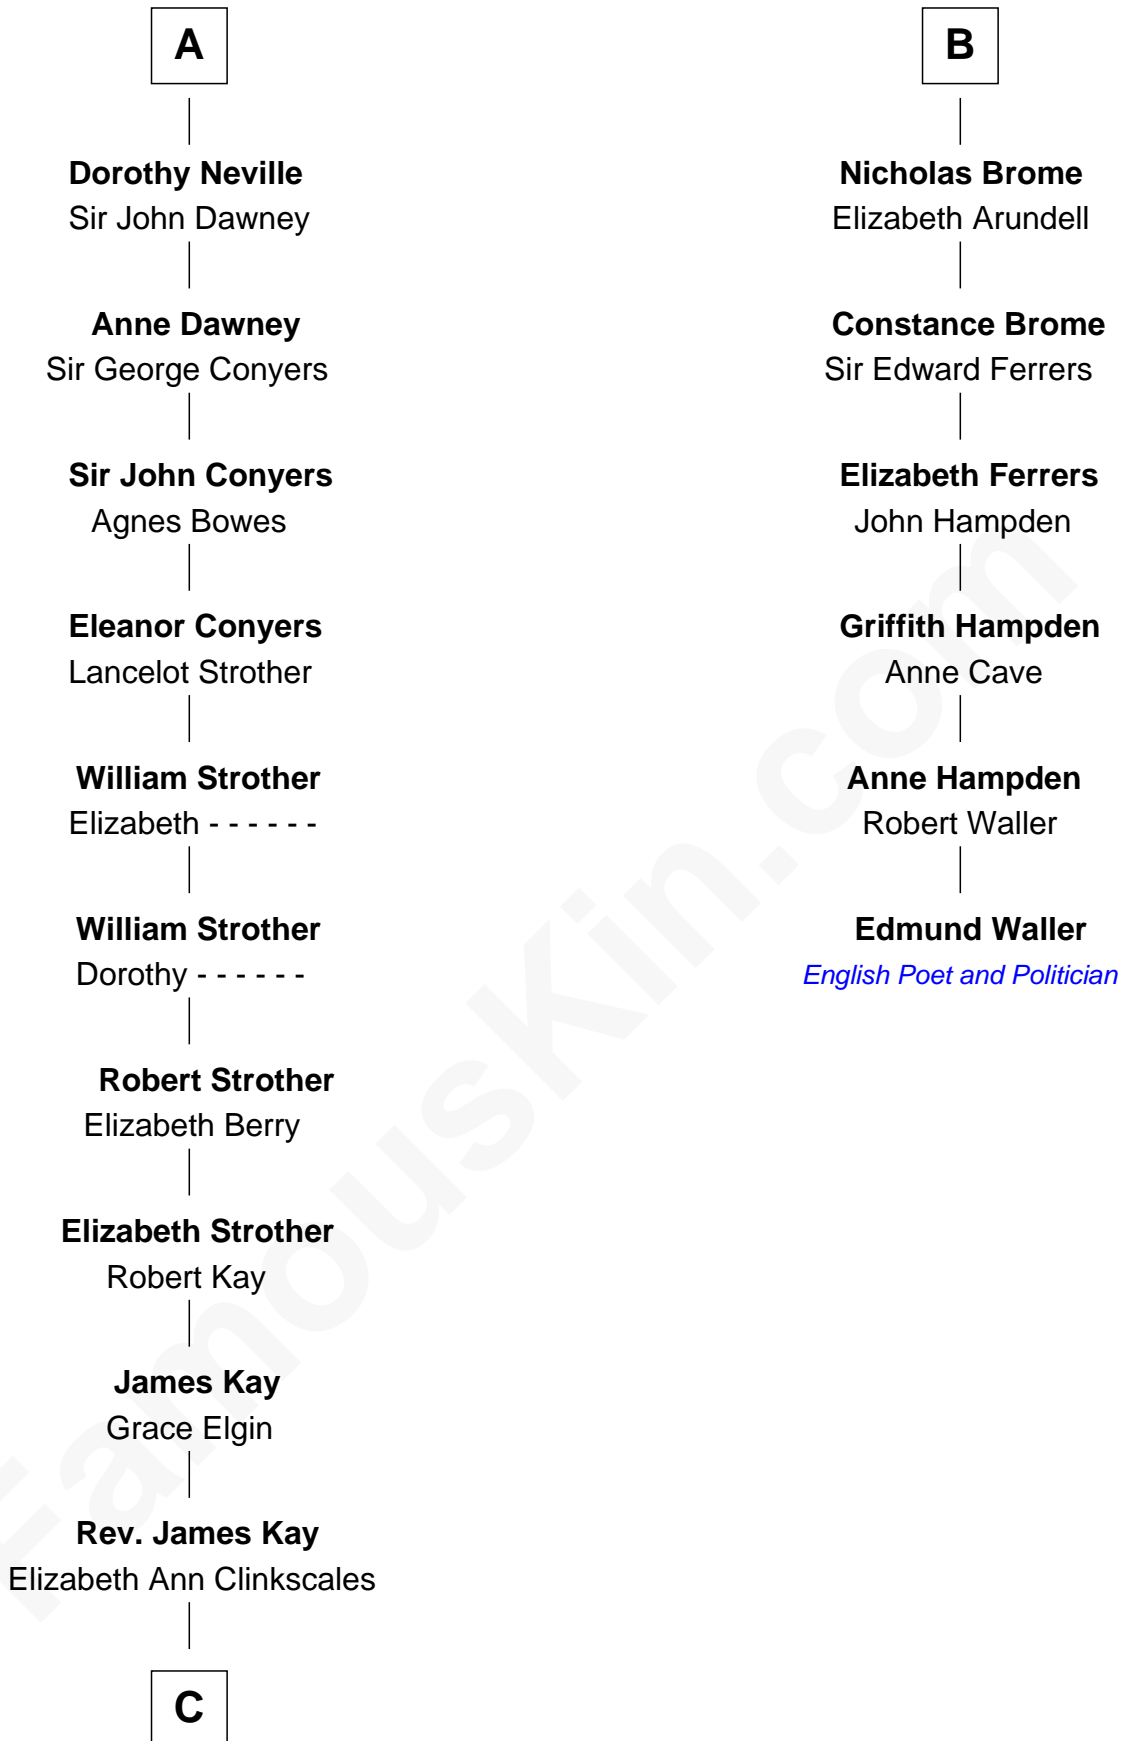

FamousKin.com Relationship Chart of

Jimmy Carter

39th U.S. President

12th cousin 9 times removed of

Edmund Waller

English Poet and Politician

Sir James de Audley

Ela Longespee

Katherine Giffard

Sir Nicholas Audley

Joan Martin

Alice de Audley

Sir Hugh de Meynell

Isabel de Meynell

Sir Thomas de Shirley

Sir Hugh Shirley

Beatrice Brewes

Sir Ralph Shirley

Joan Basset

Beatrice Shirley

John Brome

B

C

—
Mary Kay
John Pratt

—
James E. Pratt
Sophronia C. Cowan

—
Nina Pratt
William Archibald Carter

—
Earl Carter
Lillian Gordy

—
Jimmy Carter
39th U.S. President

FamousKin.com