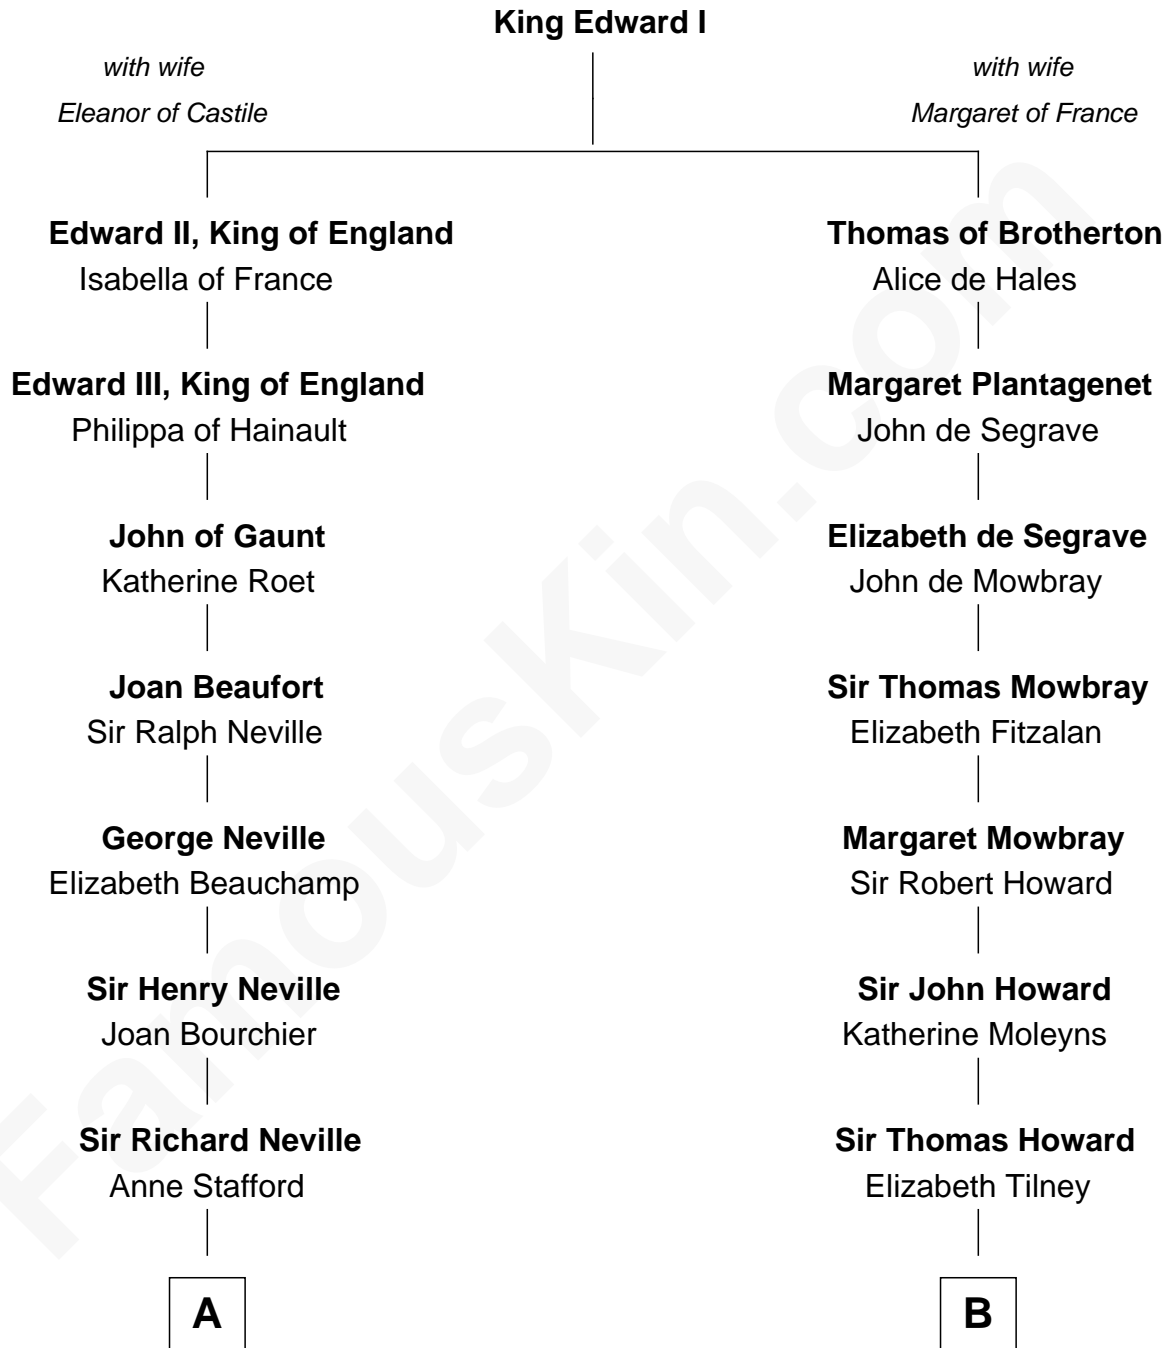

FamousKin.com Relationship Chart of

Jimmy Carter

39th U.S. President

8th cousin 13 times removed of

Catherine Howard

5th Wife of King Henry VIII

C

—
Mary Kay
John Pratt

—
James E. Pratt
Sophronia C. Cowan

—
Nina Pratt
William Archibald Carter

—
Earl Carter
Lillian Gordy

—
Jimmy Carter
39th U.S. President

FamousKin.com