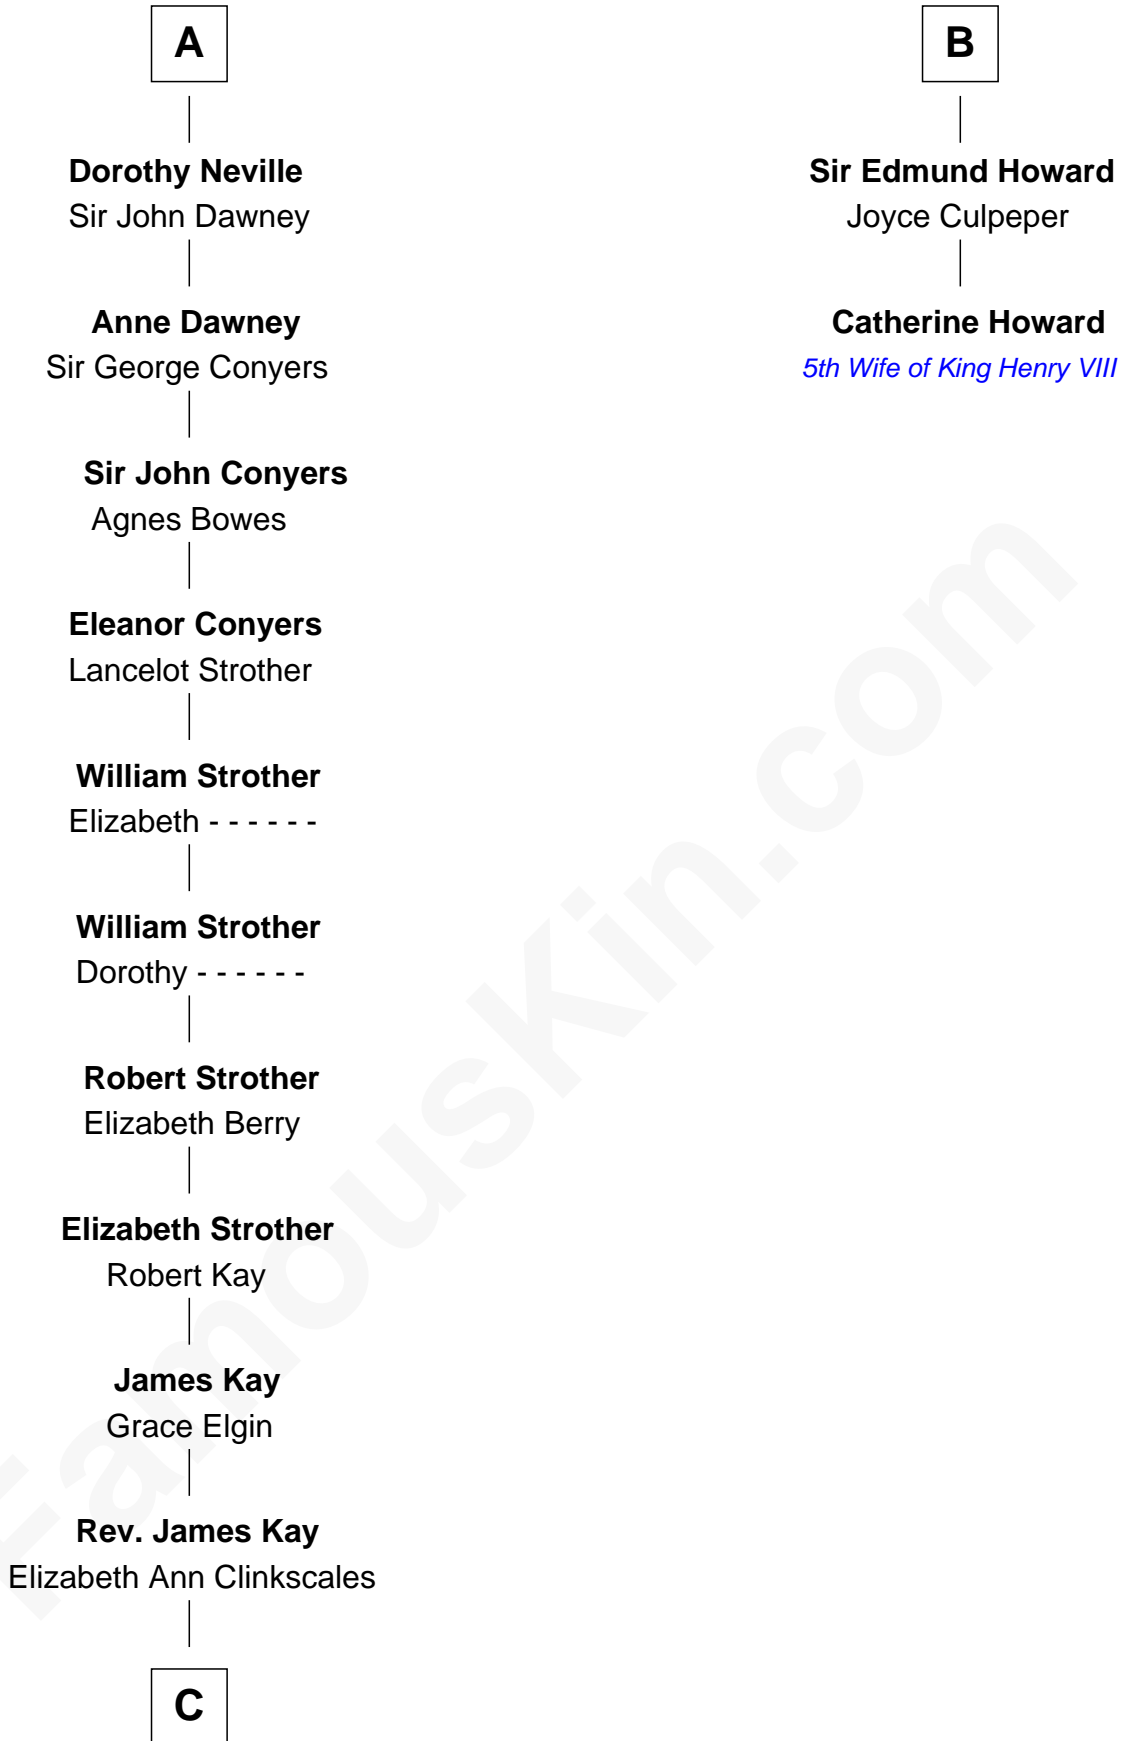

FamousKin.com Relationship Chart of

Jimmy Carter

39th U.S. President

8th cousin 13 times removed of

Catherine Howard

5th Wife of King Henry VIII

C

—
Mary Kay
John Pratt

—
James E. Pratt
Sophronia C. Cowan

—
Nina Pratt
William Archibald Carter

—
Earl Carter
Lillian Gordy

—
Jimmy Carter
39th U.S. President

FamousKin.com