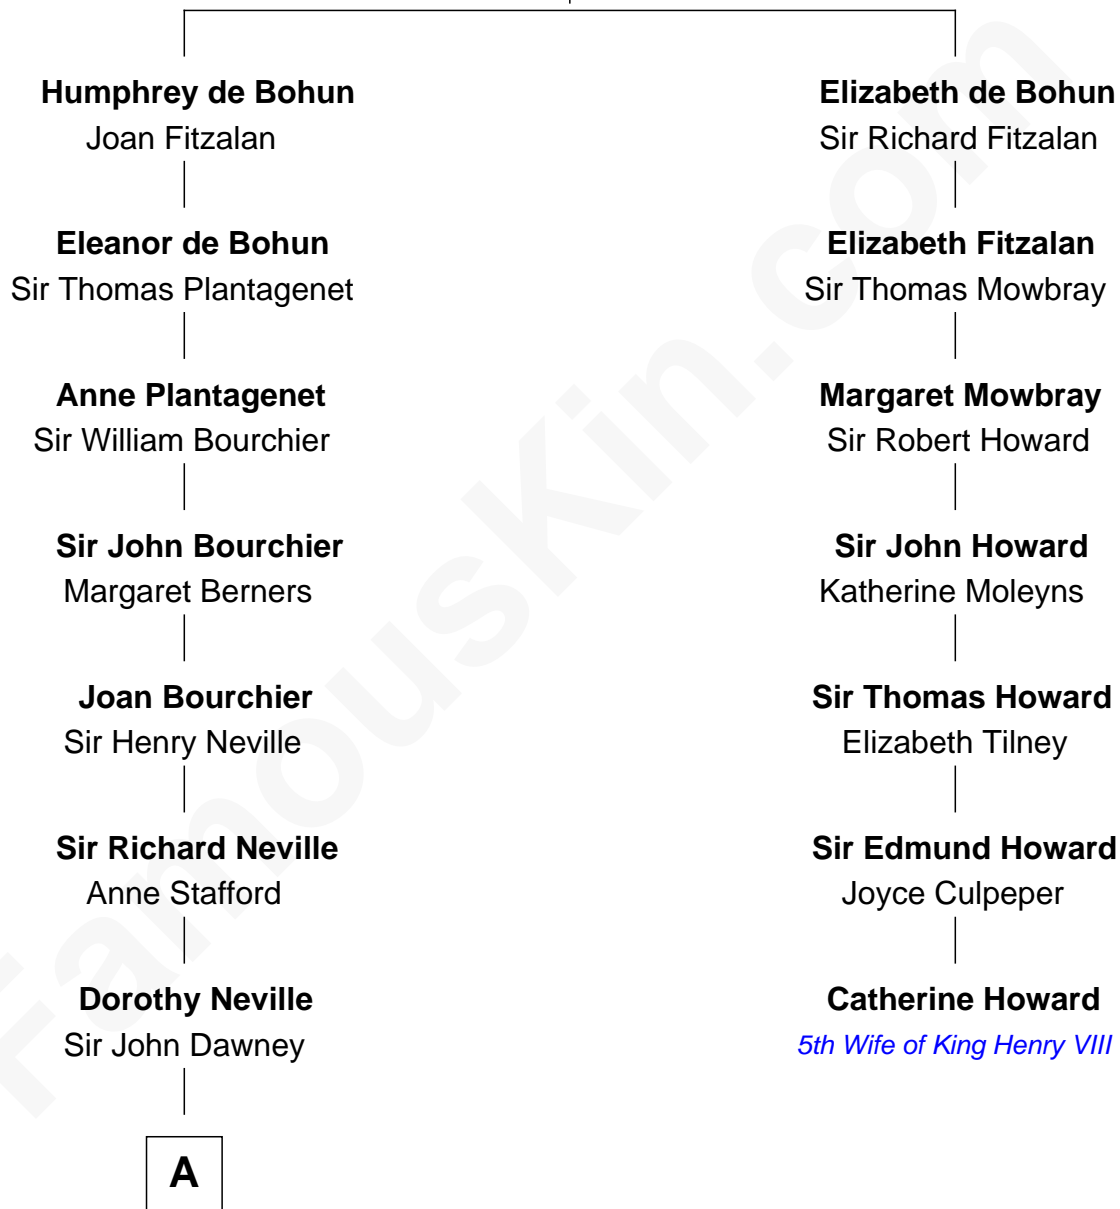

# FamousKin.com Relationship Chart of

**Jimmy Carter**

*39th U.S. President*

6th cousin 14 times removed of

**Catherine Howard**

*5th Wife of King Henry VIII*

**Sir William de Bohun**  
Elizabeth de Badlesmere

**A**

**Anne Dawney**  
Sir George Conyers

**Sir John Conyers**  
Agnes Bowes

**Eleanor Conyers**  
Lancelot Strother

**William Strother**  
Elizabeth - - - - -

**William Strother**  
Dorothy - - - - -

**Robert Strother**  
Elizabeth Berry

—  
**Earl Carter**  
Lillian Gordy

—  
**Jimmy Carter**  
*39th U.S. President*

FamousKin.com