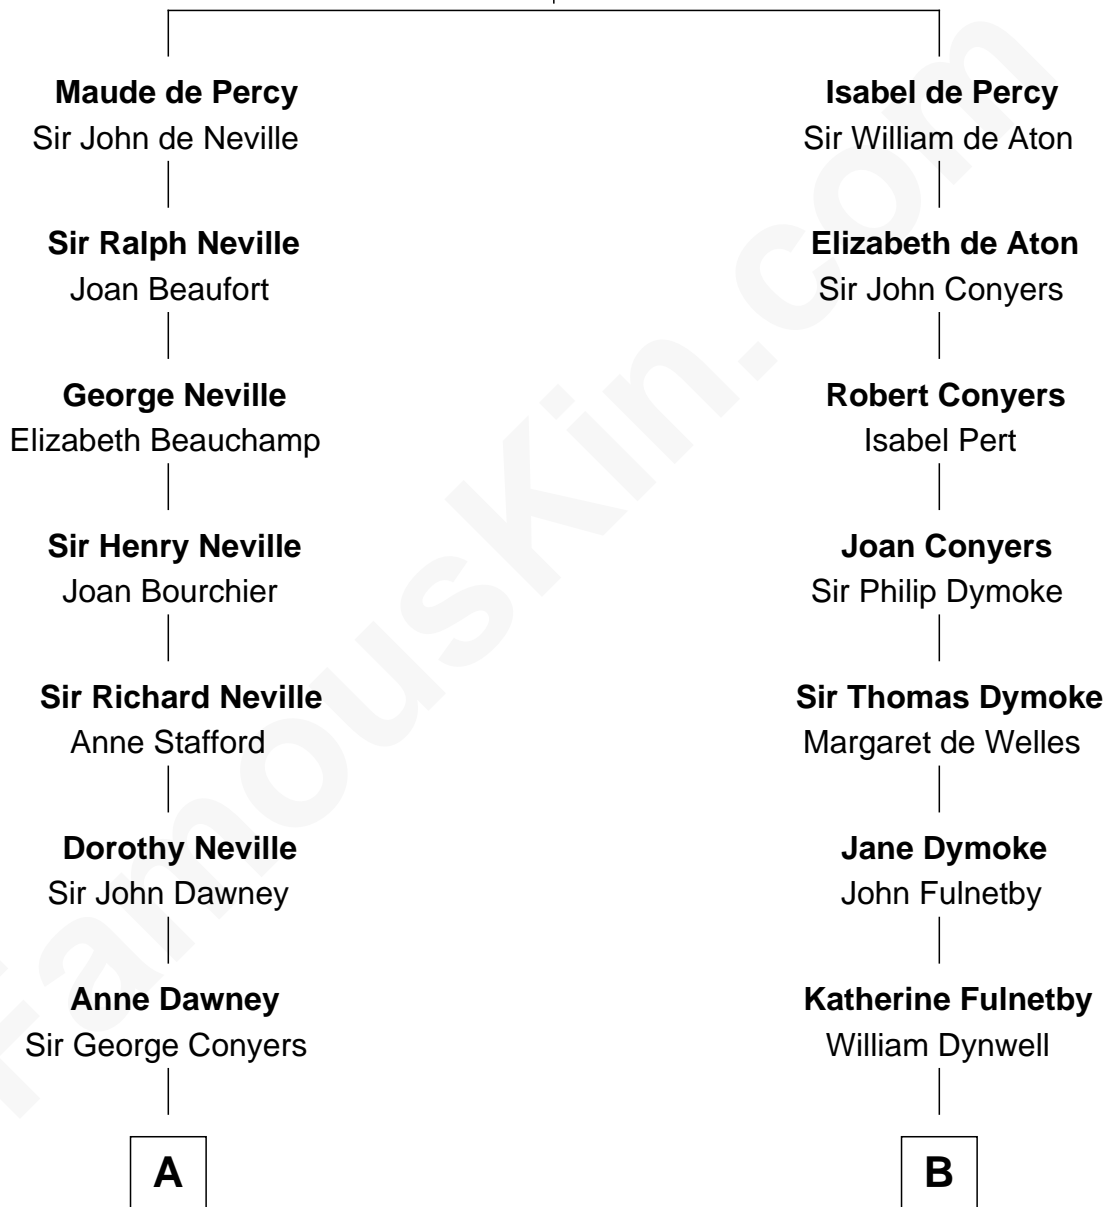

# FamousKin.com Relationship Chart of

**Jimmy Carter**

*39th U.S. President*

16th cousin 3 times removed of

**Ralph Waldo Emerson**

*American Poet*

**Sir Henry de Percy**

*Idoine de Clifford*

**C**

—  
**Nina Pratt**

William Archibald Carter

—  
**Earl Carter**

Lillian Gordy

—  
**Jimmy Carter**

*39th U.S. President*

FamousKin.com