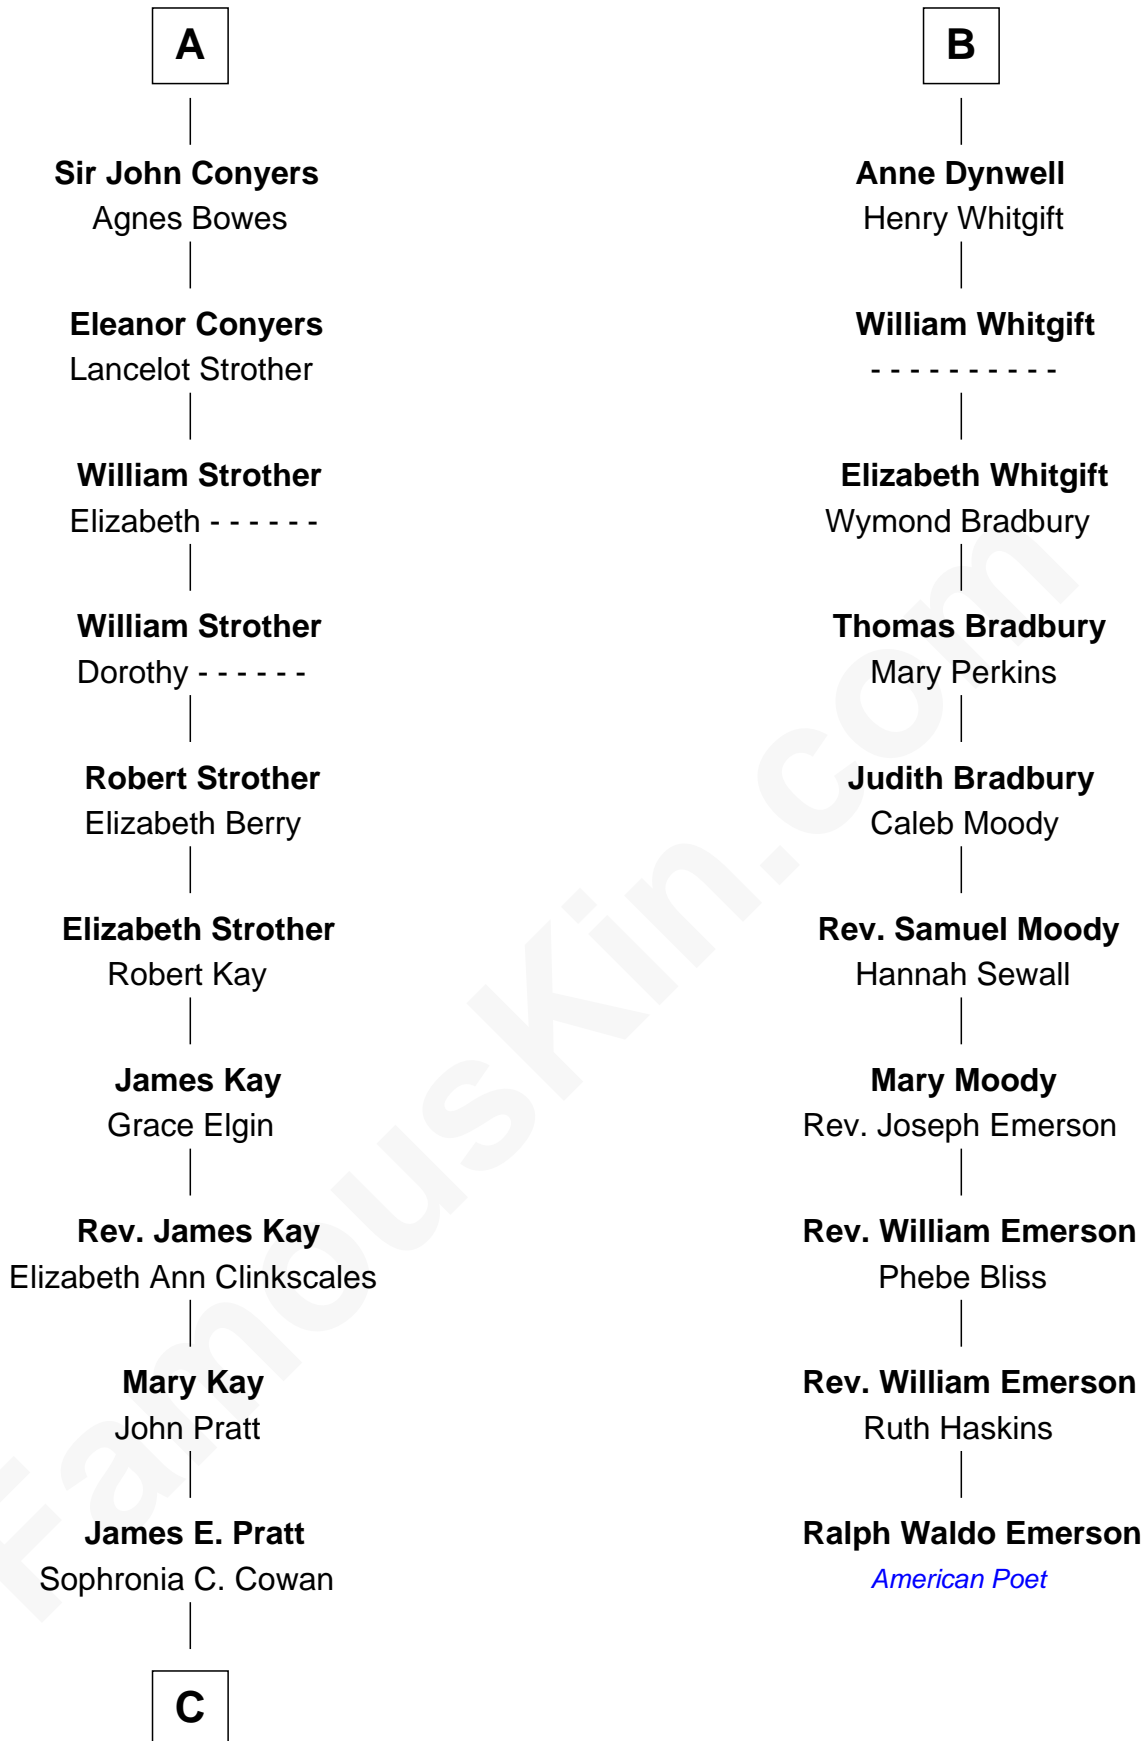

# FamousKin.com Relationship Chart of

**Jimmy Carter**

*39th U.S. President*

16th cousin 3 times removed of

**Ralph Waldo Emerson**

*American Poet*

**Sir Henry de Percy**

*Idoine de Clifford*

**C**

—  
**Nina Pratt**

William Archibald Carter

—  
**Earl Carter**

Lillian Gordy

—  
**Jimmy Carter**

*39th U.S. President*

FamousKin.com