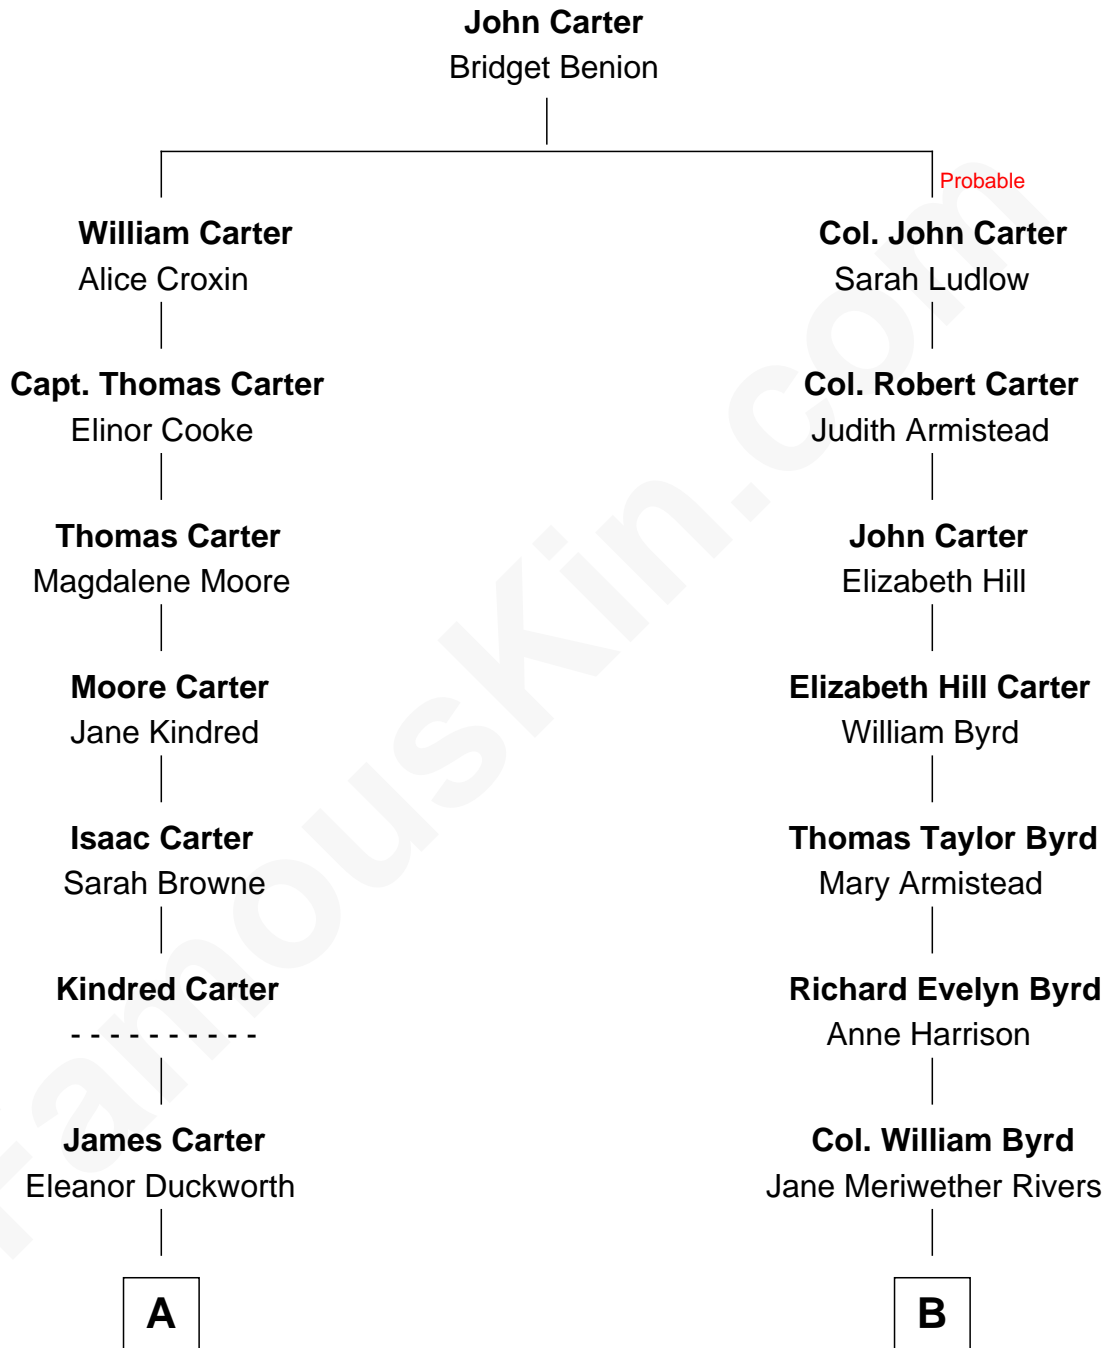

FamousKin.com Relationship Chart of

Jimmy Carter

39th U.S. President

8th cousin 3 times removed of

Admiral Richard Byrd

Polar Explorer

A

Wiley Carter
Ann Ansley

Littleberry Walker Carter
Mary Ann Diligent Seals

William Archibald Carter
Nina Pratt

Earl Carter
Lillian Gordy

Jimmy Carter
39th U.S. President

B

Richard Evelyn Byrd
Eleanor Bolling Flood

Admiral Richard Byrd
Polar Explorer

FamousKin.com