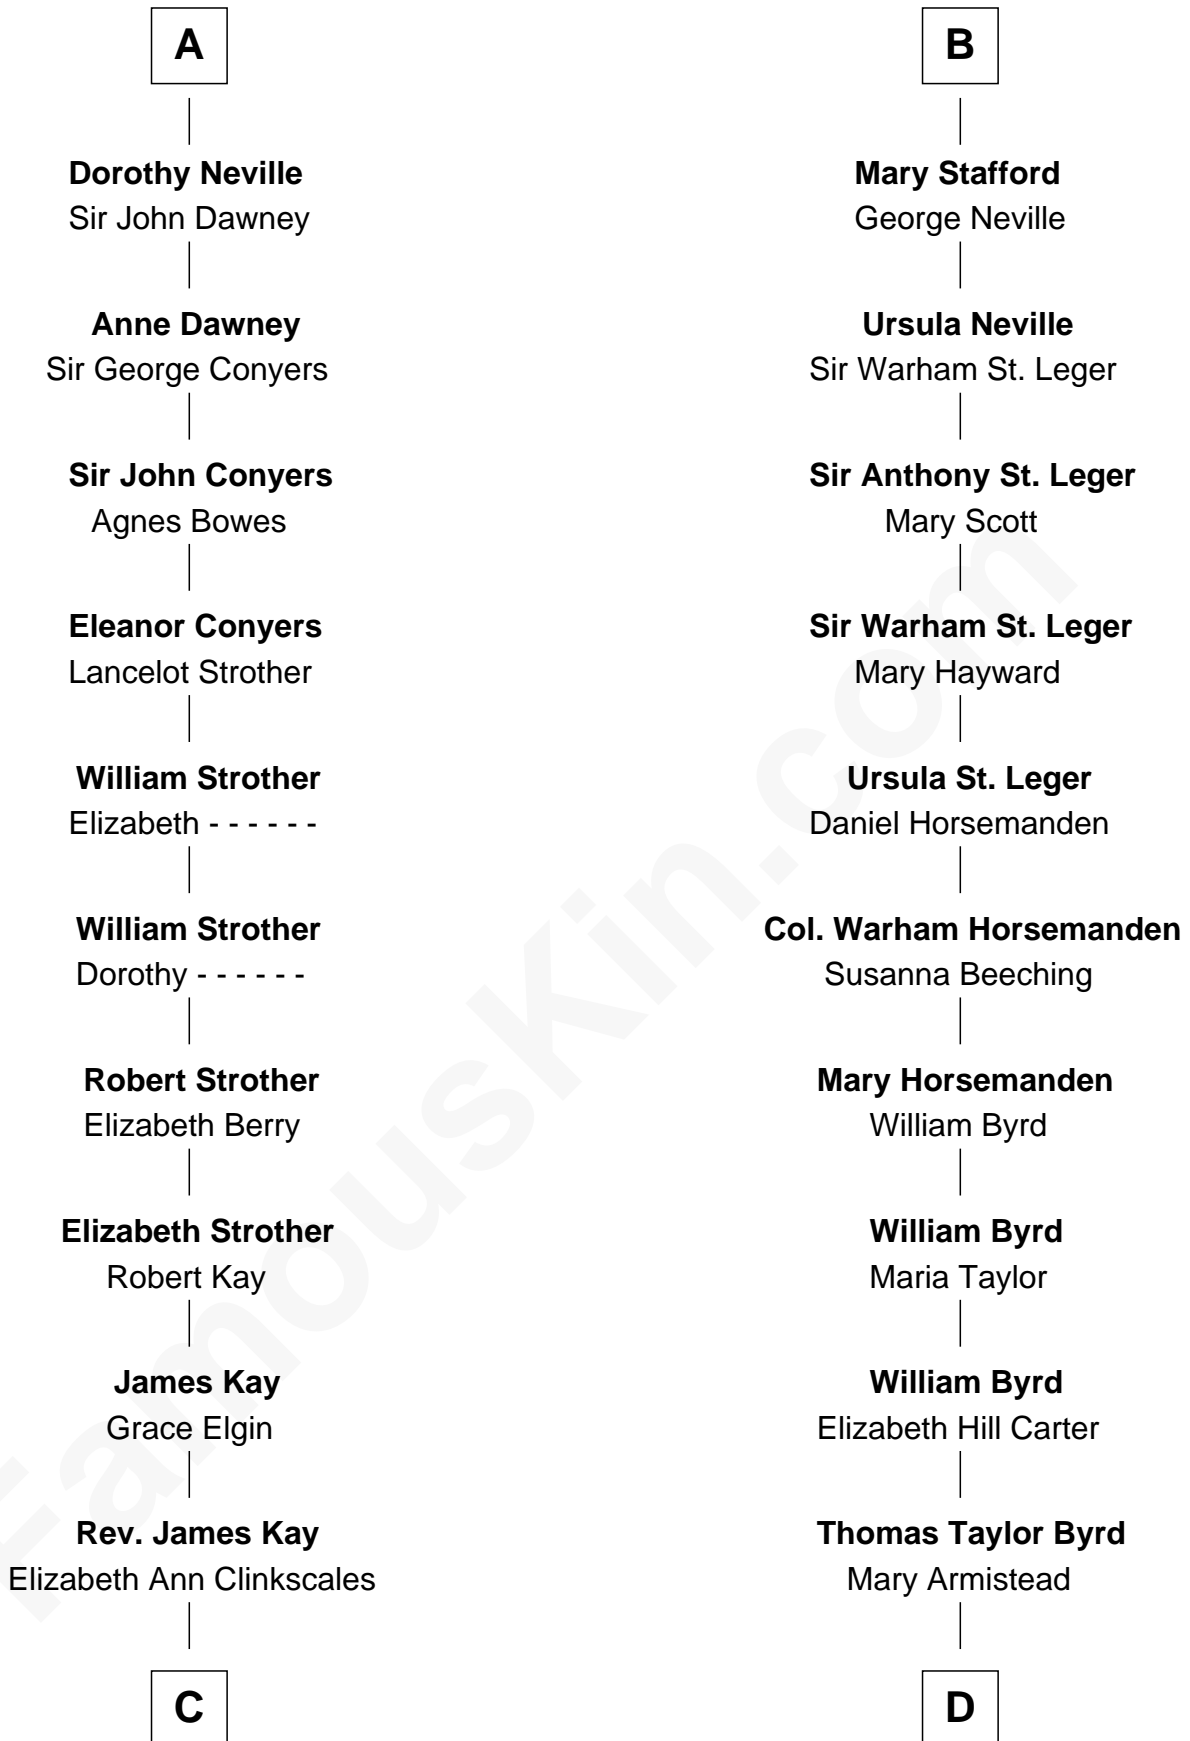

FamousKin.com Relationship Chart of

Jimmy Carter

39th U.S. President

20th cousin 1 time removed of

Admiral Richard Byrd

Polar Explorer

Henry Plantagenet

Maud de Chaworth

C

Mary Kay
John Pratt

James E. Pratt
Sophronia C. Cowan

Nina Pratt
William Archibald Carter

Earl Carter
Lillian Gordy

Jimmy Carter
39th U.S. President

D

Richard Evelyn Byrd
Anne Harrison

Col. William Byrd
Jane Meriwether Rivers

Richard Evelyn Byrd
Eleanor Bolling Flood

Admiral Richard Byrd
Polar Explorer