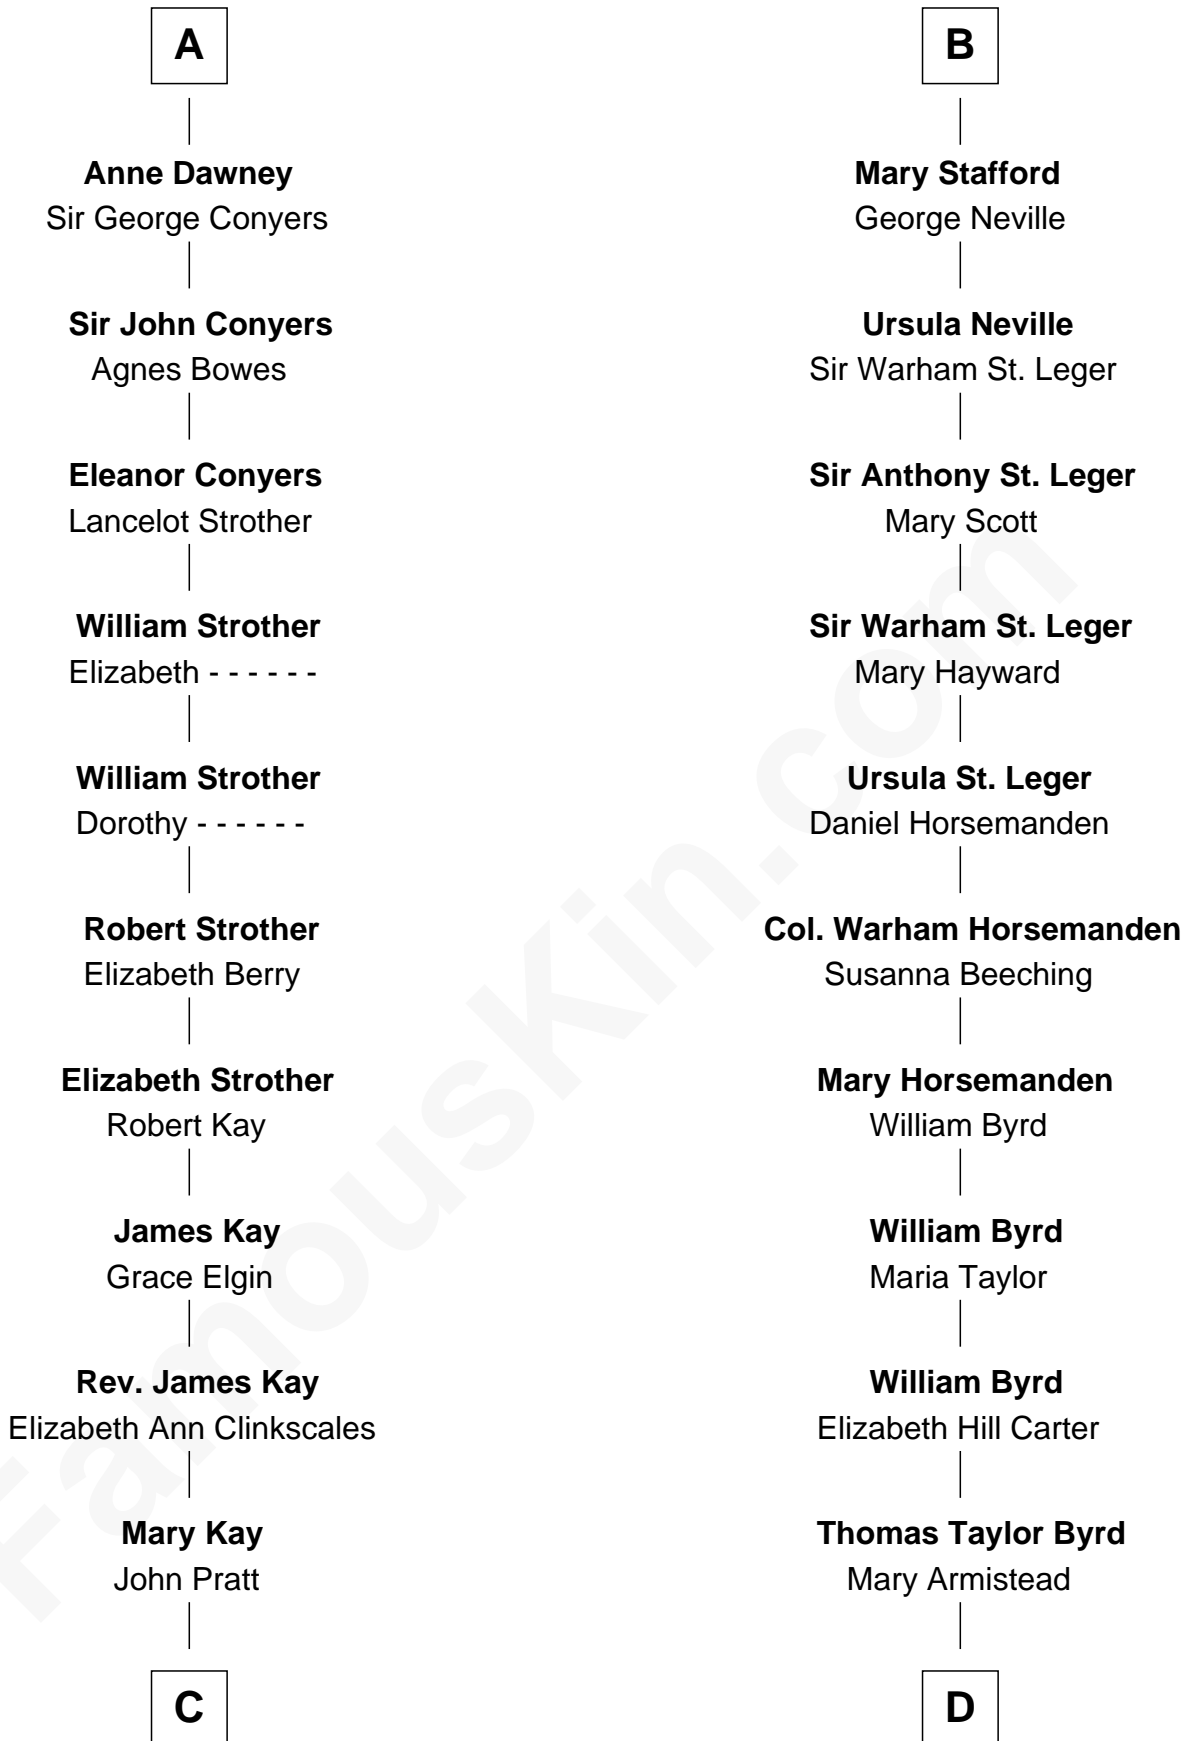

FamousKin.com Relationship Chart of

Jimmy Carter

39th U.S. President

20th cousin of

Admiral Richard Byrd

Polar Explorer

Elizabeth de Badlesmere

with husband
Sir William de Bohun

with husband
Sir Edmund Mortimer

C

James E. Pratt
Sophronia C. Cowan

Nina Pratt
William Archibald Carter

Earl Carter
Lillian Gordy

Jimmy Carter
39th U.S. President

D

Richard Evelyn Byrd
Anne Harrison

Col. William Byrd
Jane Meriwether Rivers

Richard Evelyn Byrd
Eleanor Bolling Flood

Admiral Richard Byrd
Polar Explorer