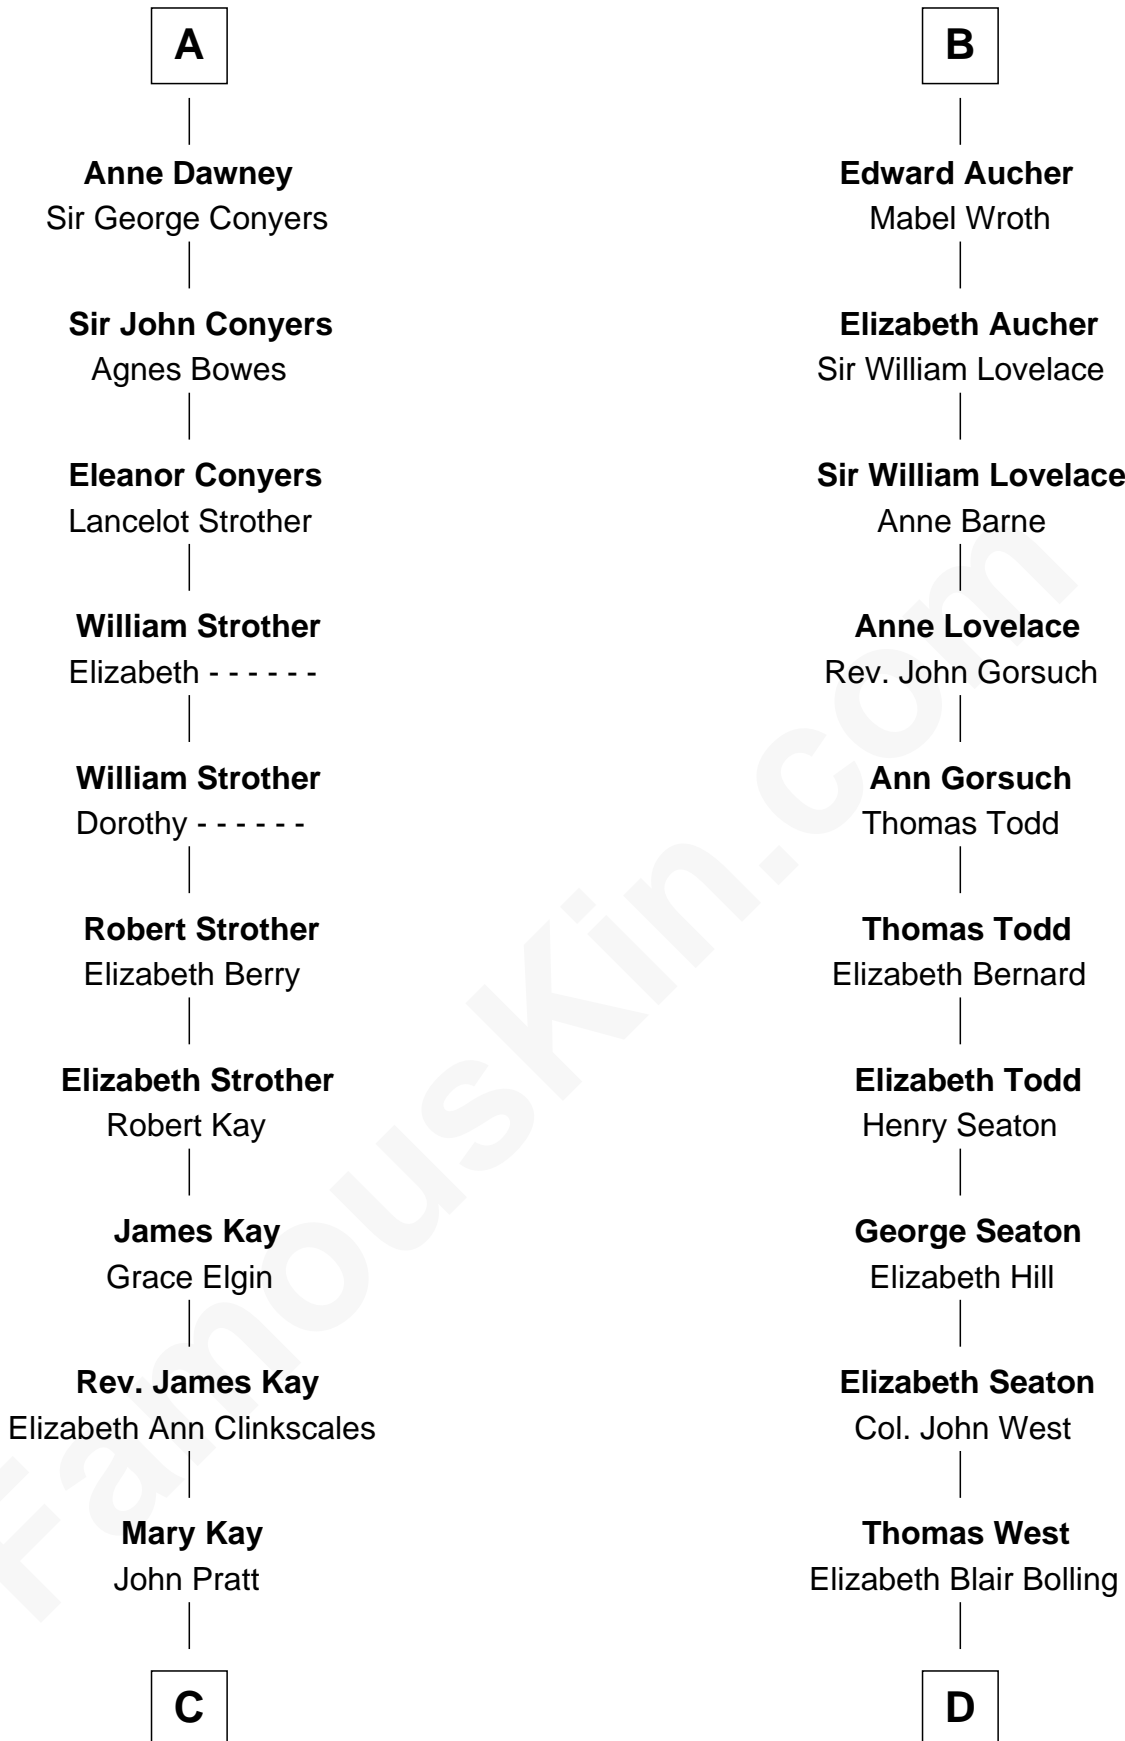

FamousKin.com Relationship Chart of

Jimmy Carter

39th U.S. President

20th cousin 1 time removed of

Admiral Richard Byrd

Polar Explorer

C

James E. Pratt
Sophronia C. Cowan

Nina Pratt
William Archibald Carter

Earl Carter
Lillian Gordy

Jimmy Carter
39th U.S. President

D

Eliza Bolling West
Dr. Joel Walker Flood

Col. Henry De La Warr Flood
Mary Elizabeth Trent

Joel Walker Flood
Ella Faulkner

Eleanor Bolling Flood
Richard Evelyn Byrd

Admiral Richard Byrd
Polar Explorer