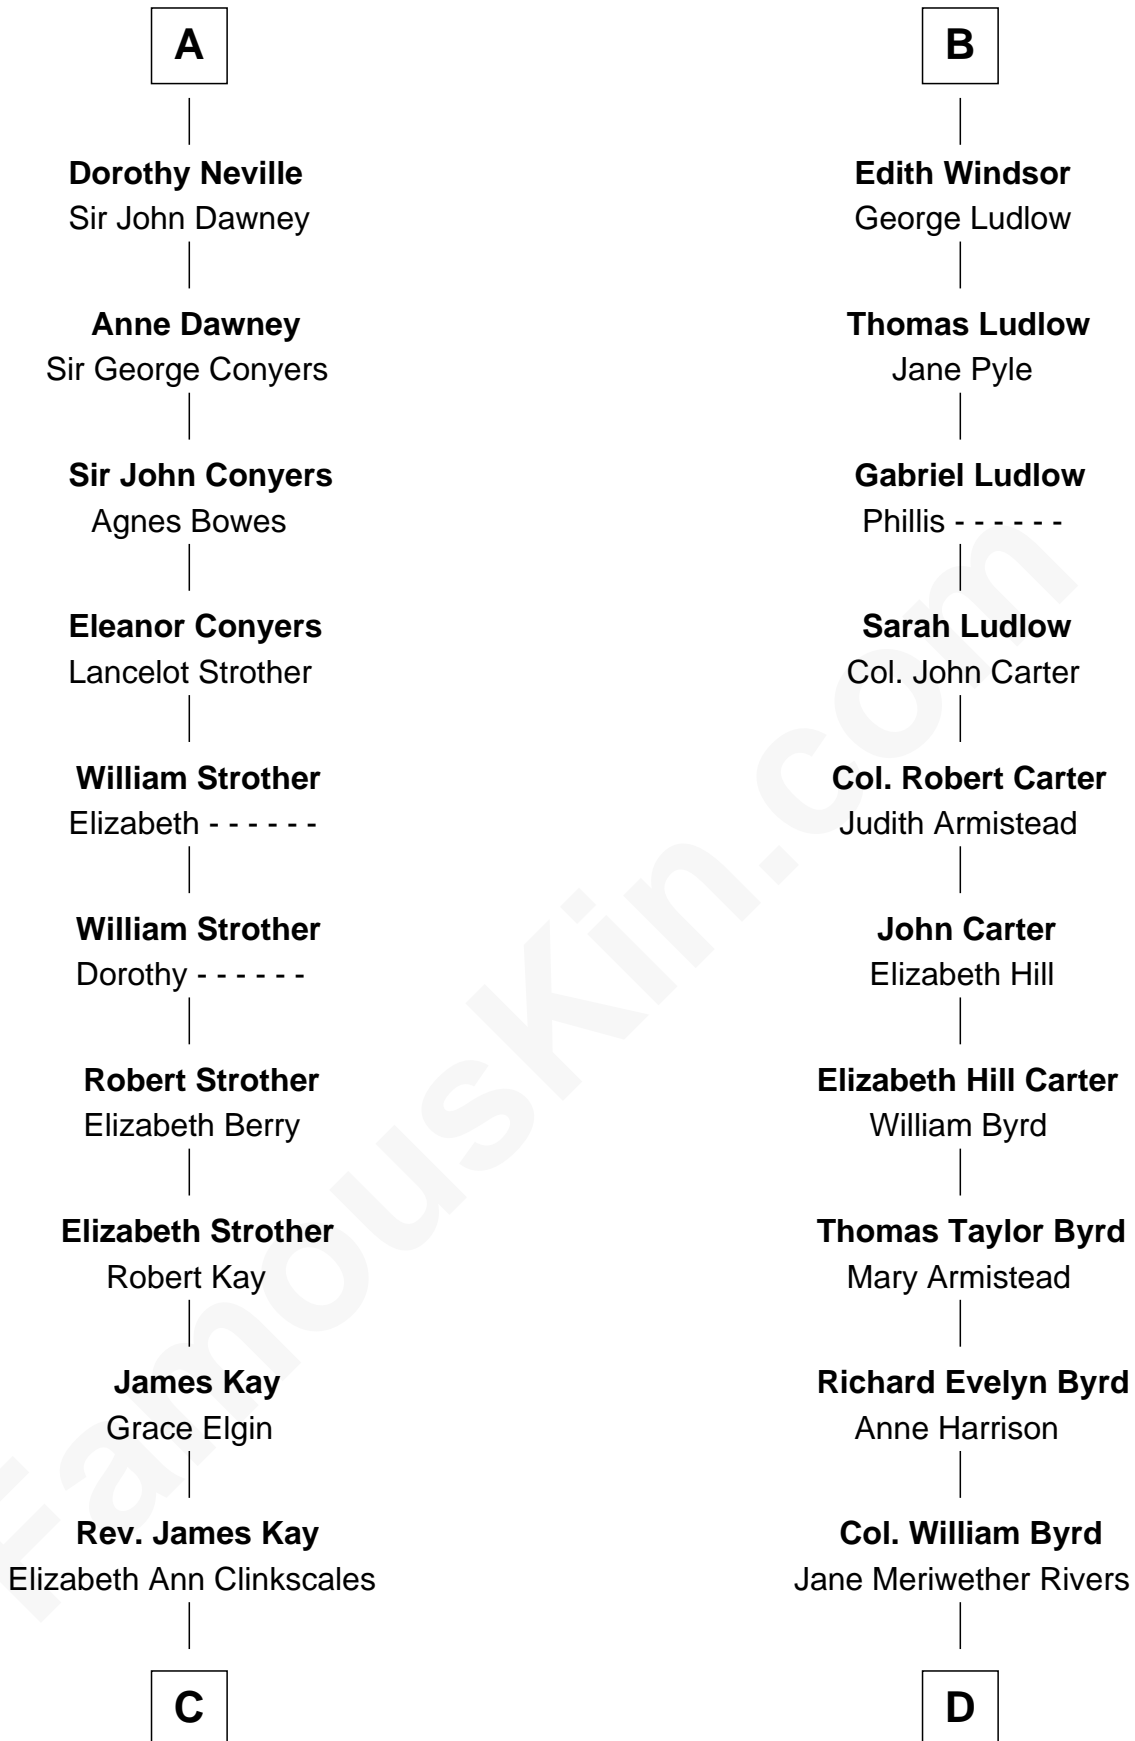

FamousKin.com Relationship Chart of

Jimmy Carter

39th U.S. President

18th cousin 3 times removed of

Admiral Richard Byrd

Polar Explorer

Humphrey de Bohun

Elizabeth Plantagenet

Sir William de Bohun
Elizabeth de Badlesmere

Humphrey de Bohun
Joan Fitzalan

Eleanor de Bohun
Sir Thomas Plantagenet

Anne Plantagenet
Sir William Bouchier

Sir John Bouchier
Margaret Berners

Joan Bouchier
Sir Henry Neville

Sir Richard Neville
Anne Stafford

A

Margaret de Bohun
Sir Hugh de Courtnay

Elizabeth de Courtnay
Sir Andrew Luttrell

Sir Hugh Luttrell
Catherine de Beaumont

Elizabeth Luttrell
John Stratton

Elizabeth Stratton
John Andrews

Elizabeth Andrews
Sir Thomas de Windsor

Sir Andrews de Windsor
Elizabeth Blount

B

C

Mary Kay
John Pratt

James E. Pratt
Sophronia C. Cowan

Nina Pratt
William Archibald Carter

Earl Carter
Lillian Gordy