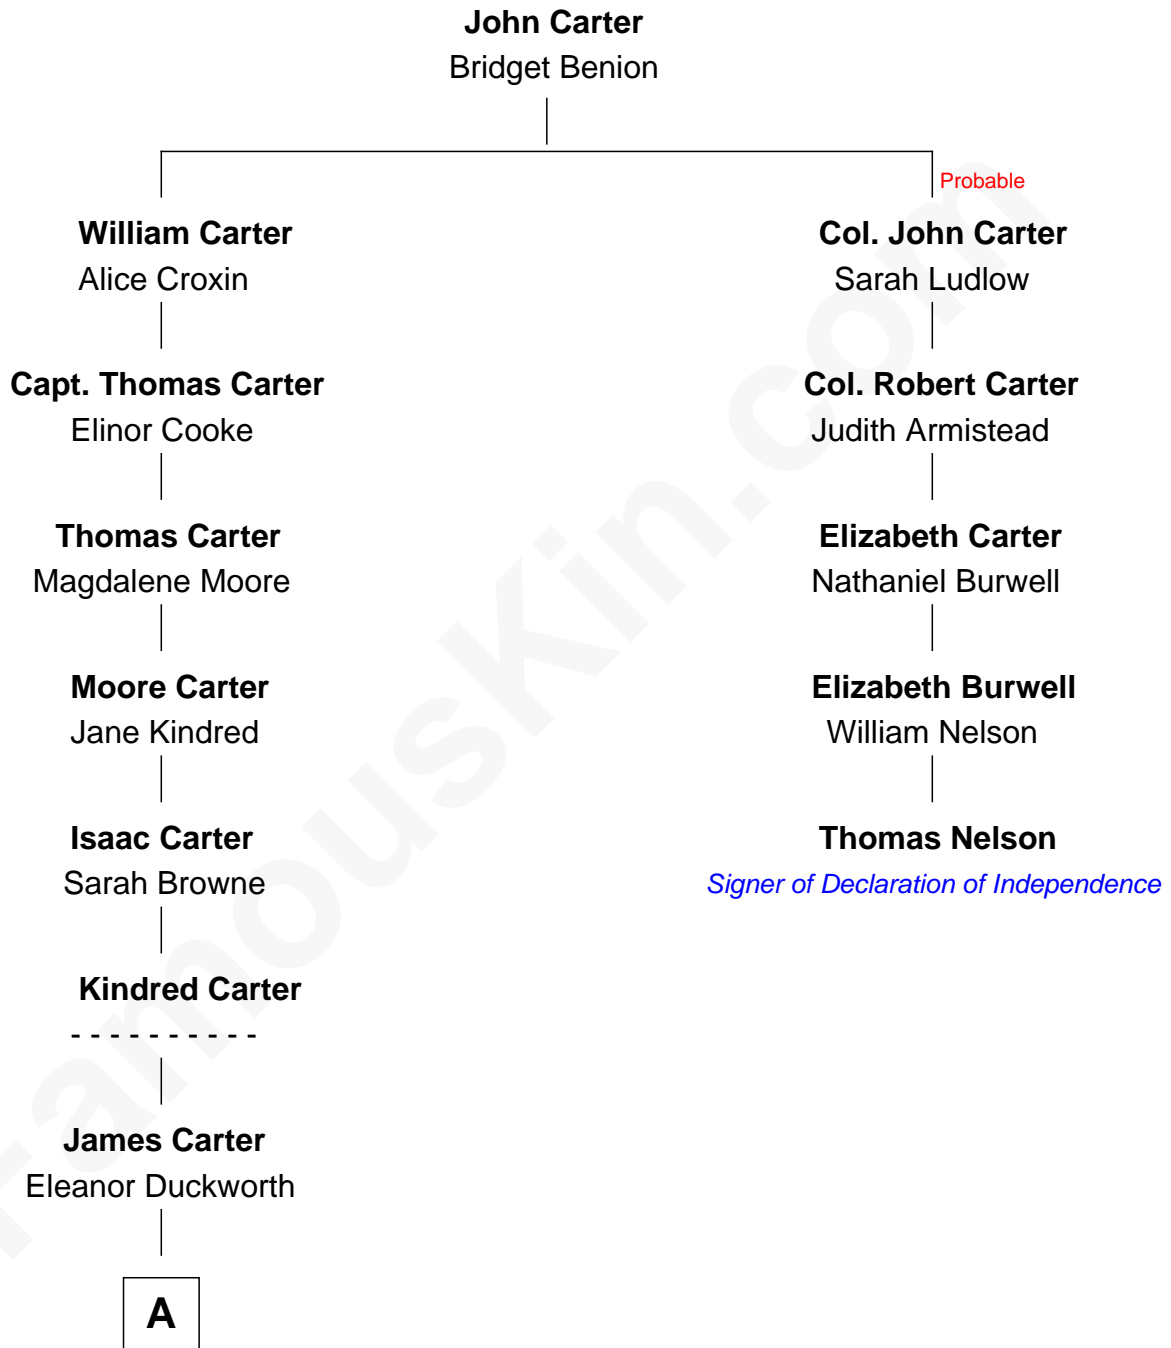

FamousKin.com Relationship Chart of

Jimmy Carter

39th U.S. President

4th cousin 7 times removed of

Thomas Nelson

Signer of the Declaration of Independence

A

—
Wiley Carter

Ann Ansley

—
Littleberry Walker Carter

Mary Ann Diligent Seals

—
William Archibald Carter

Nina Pratt

—
Earl Carter

Lillian Gordy

—
Jimmy Carter

39th U.S. President