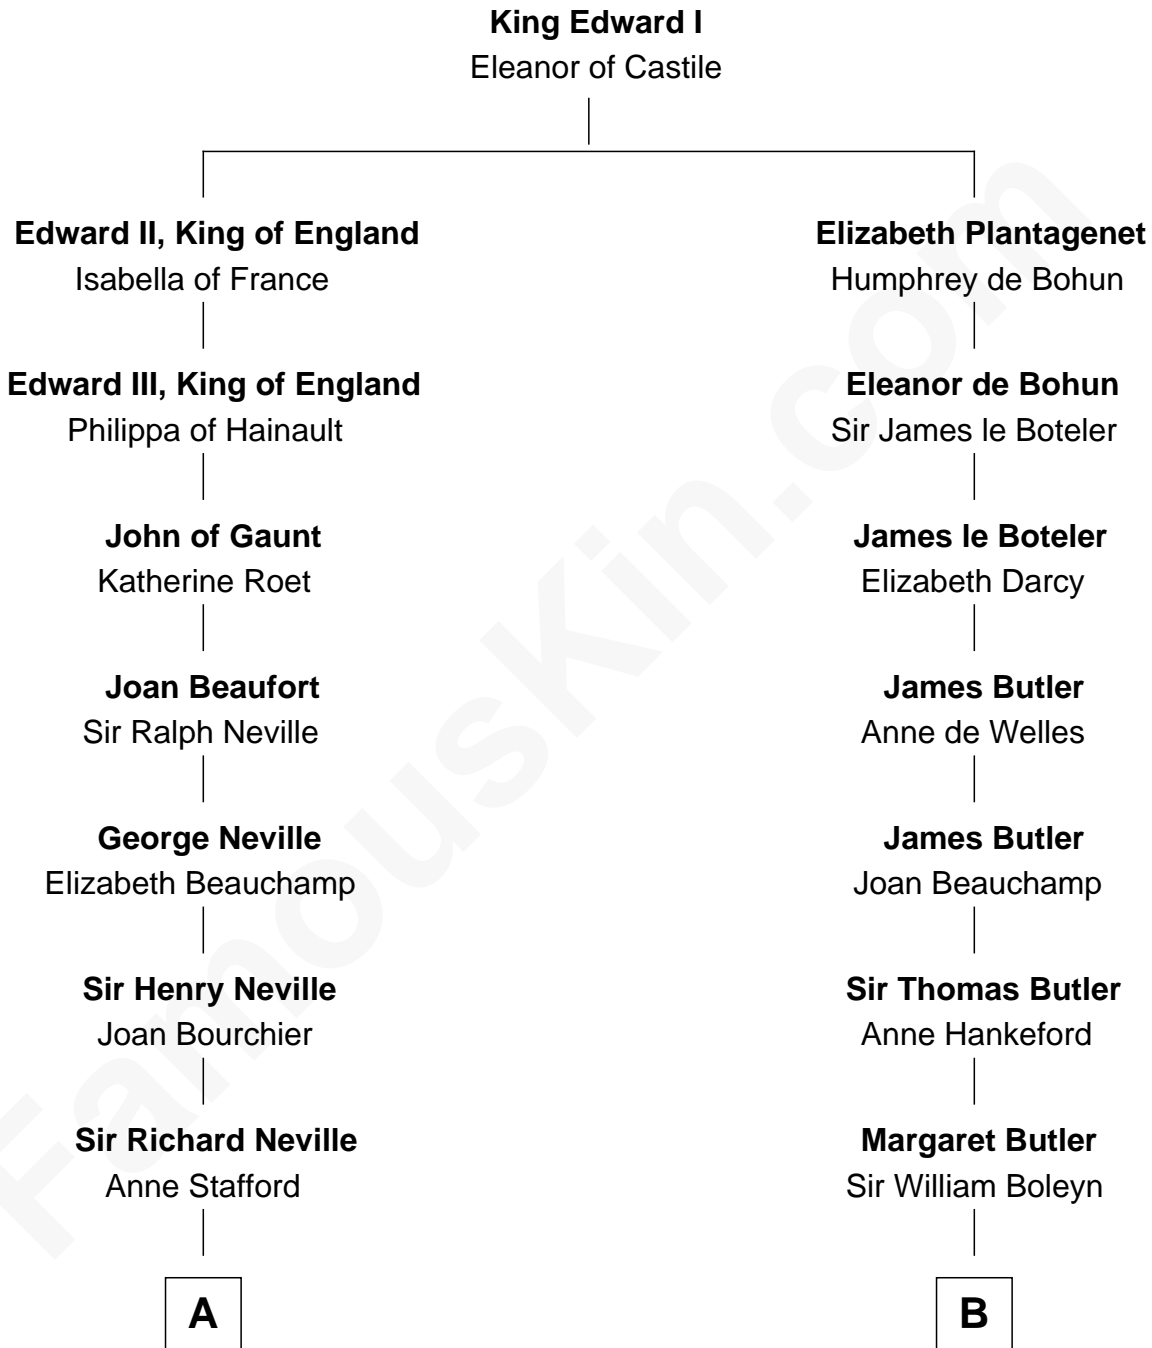

FamousKin.com Relationship Chart of

Jimmy Carter

39th U.S. President

16th cousin 5 times removed of

William Floyd

Signer of the Declaration of Independence

C

—
Mary Kay
John Pratt

—
James E. Pratt
Sophronia C. Cowan

—
Nina Pratt
William Archibald Carter

—
Earl Carter
Lillian Gordy

—
Jimmy Carter
39th U.S. President

FamousKin.com